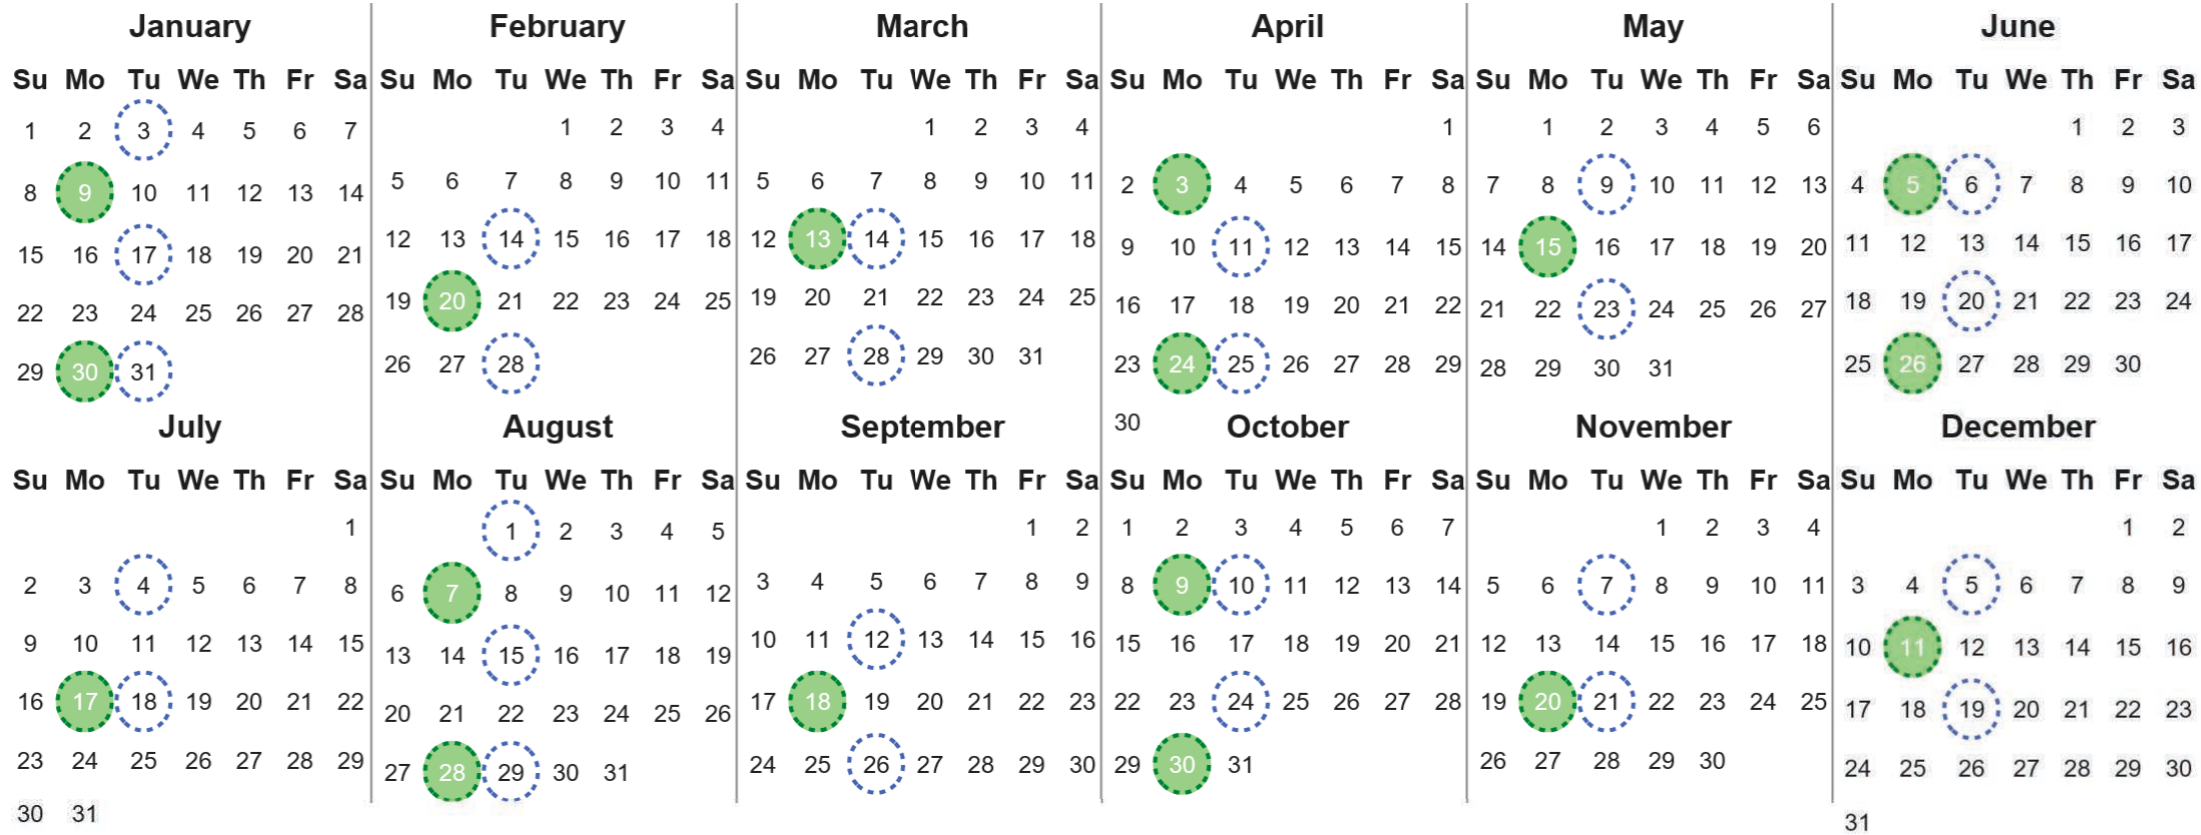

Your waste and recycling collection dates for **2023**.

 Non-recyclable Bin Only for items that cannot be recycled	 Recycling Bin Paper, card & cardboard • Plastic bottles, pots, tubs & trays • Tins, cans & empty aerosols • Cartons
---	---

Please place your bins out for collection by 6.00am on your collection day.

 	 	 Festive Collections Check local press or website for details
---	---	--

Calendar Reference: COW11