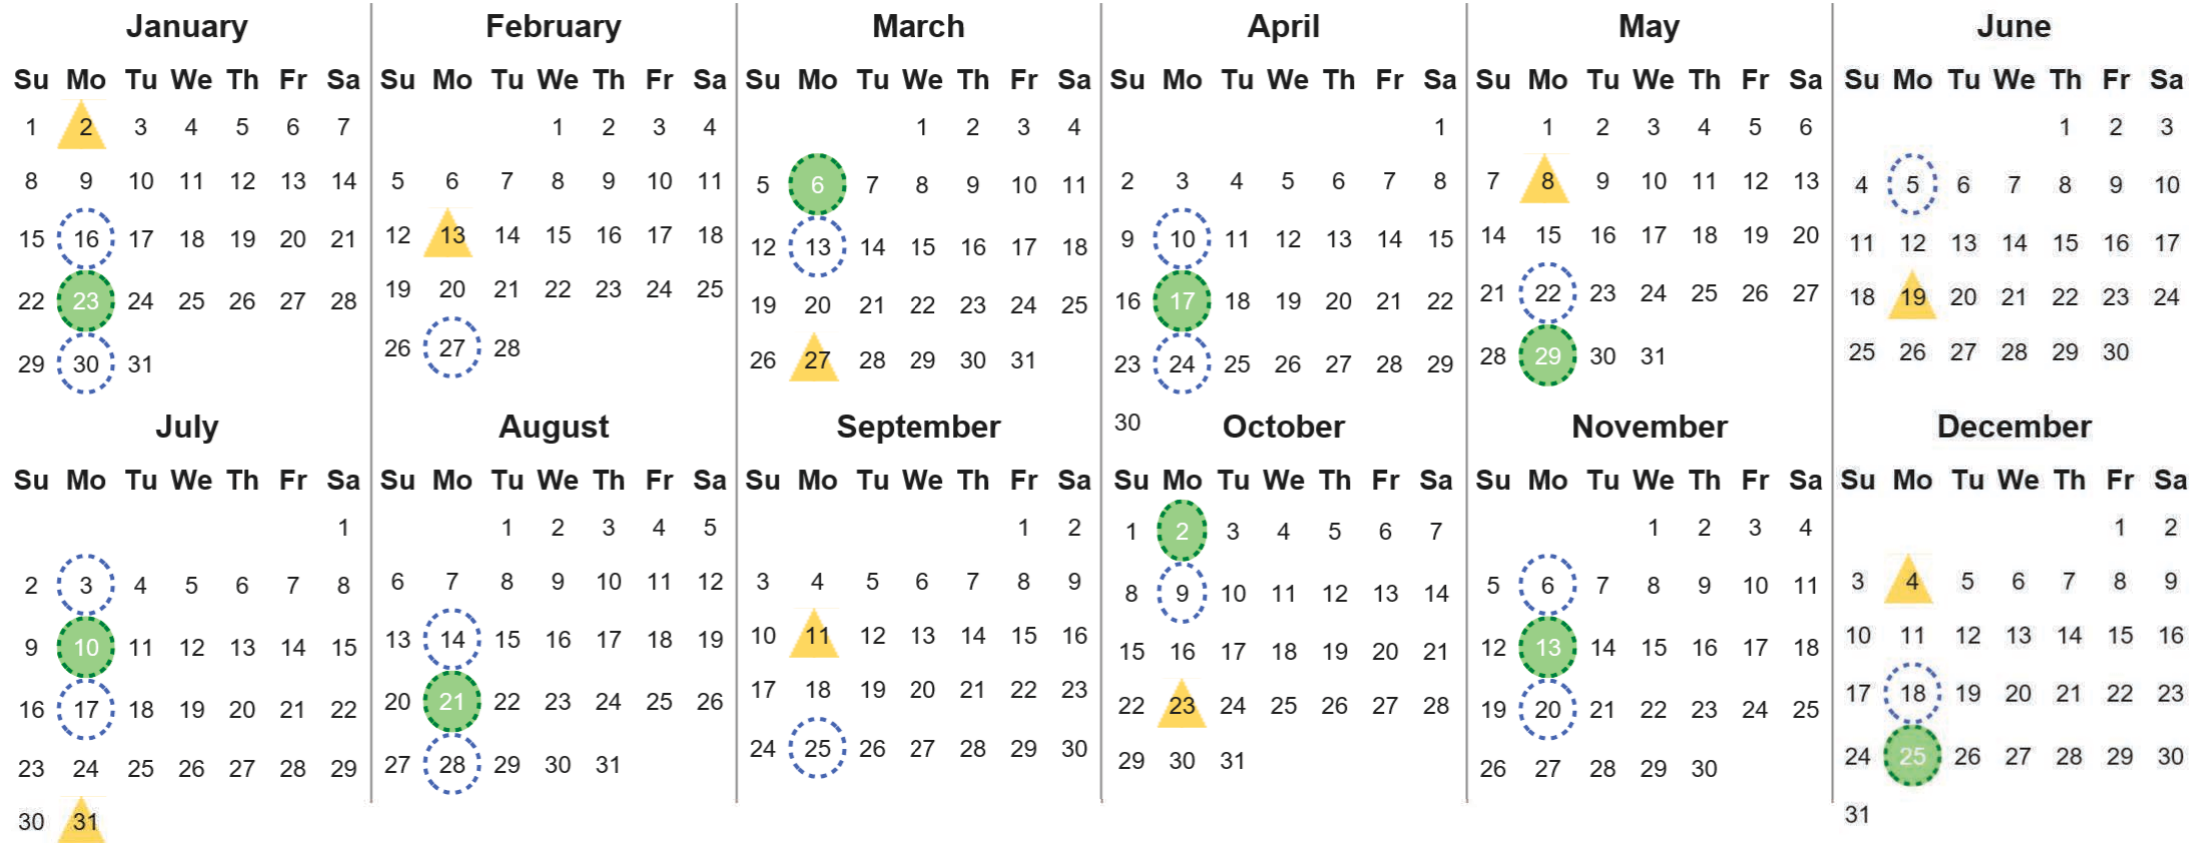

Your waste and recycling collection dates for 2023.

Non-recyclable Bin
Only for items that cannot be recycled

Recycling Bin
Paper, card & cardboard • Plastic bottles, pots, tubs & trays • Tins, cans & empty aerosols • Cartons

Please place your bins out for collection by 6.00am on your collection day.

Festive Collections
Check local press or website for details