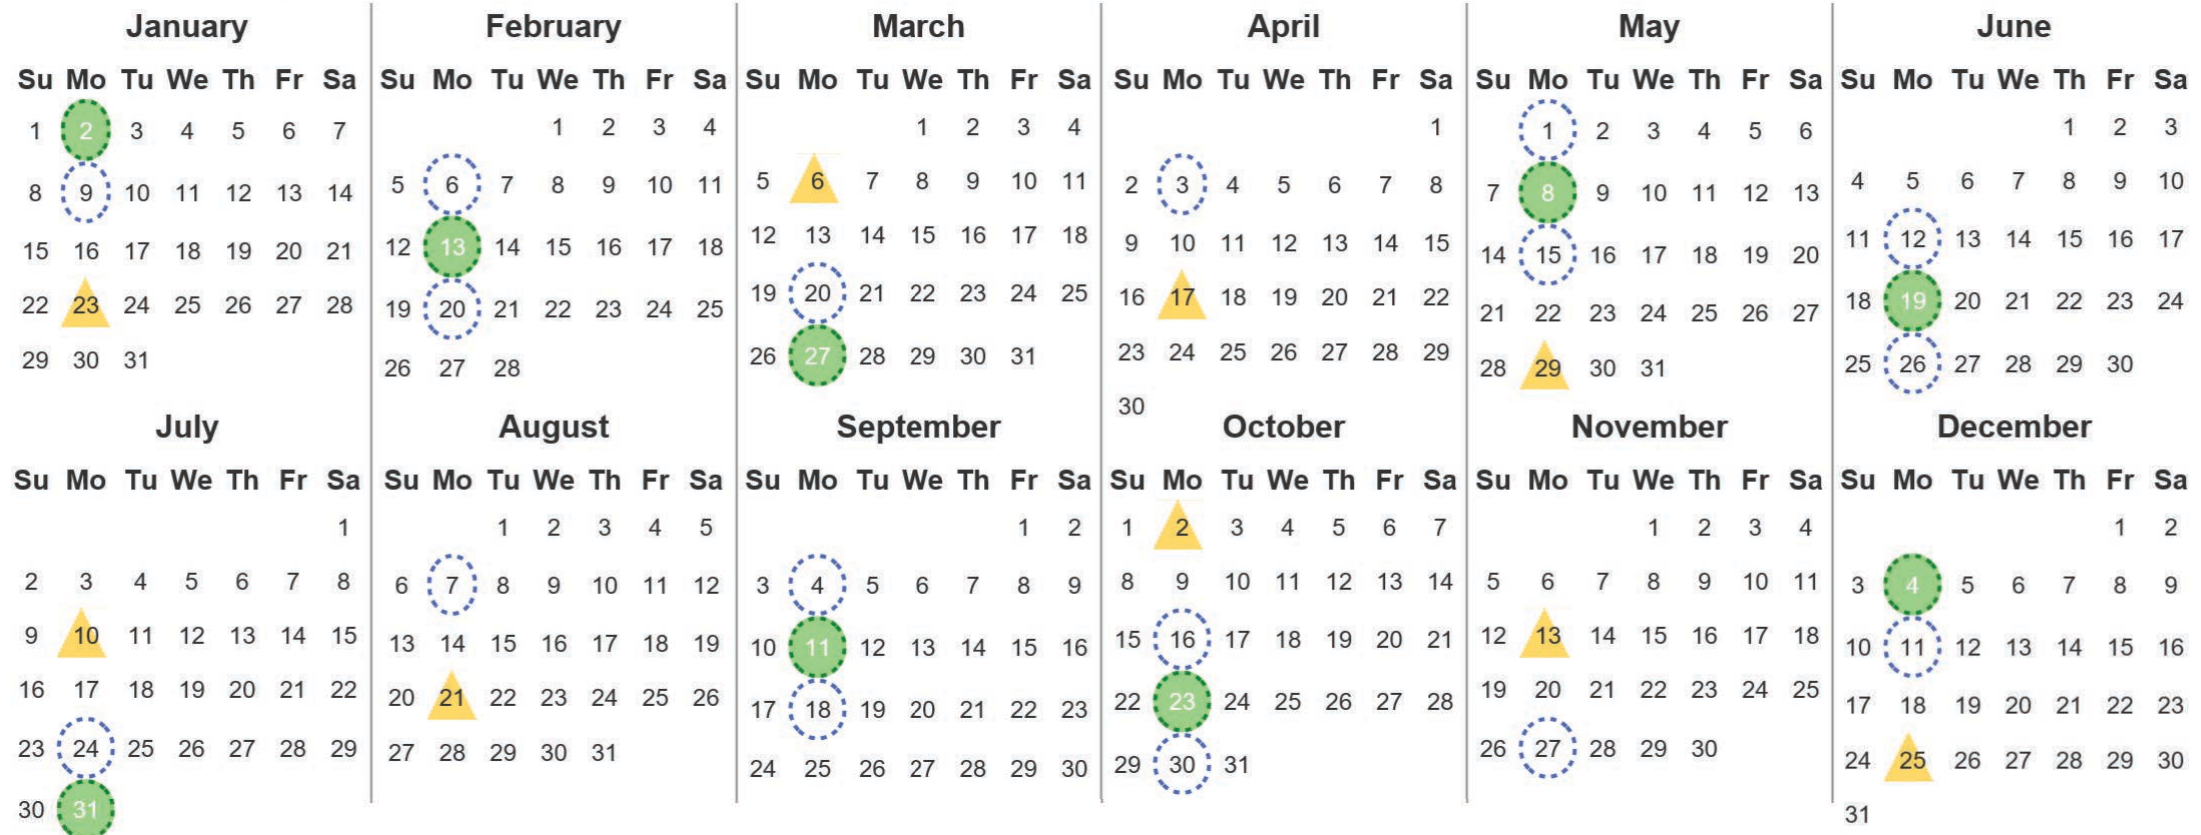

Your waste and recycling collection dates for **2023**.

**Non-recyclable Bin**  
Only for items that cannot be recycled

**Recycling Bin**  
Paper, card & cardboard

Please place your bins out for collection **by 7.00am** on your collection day.

**Festive Collections**  
Check local press or website for details