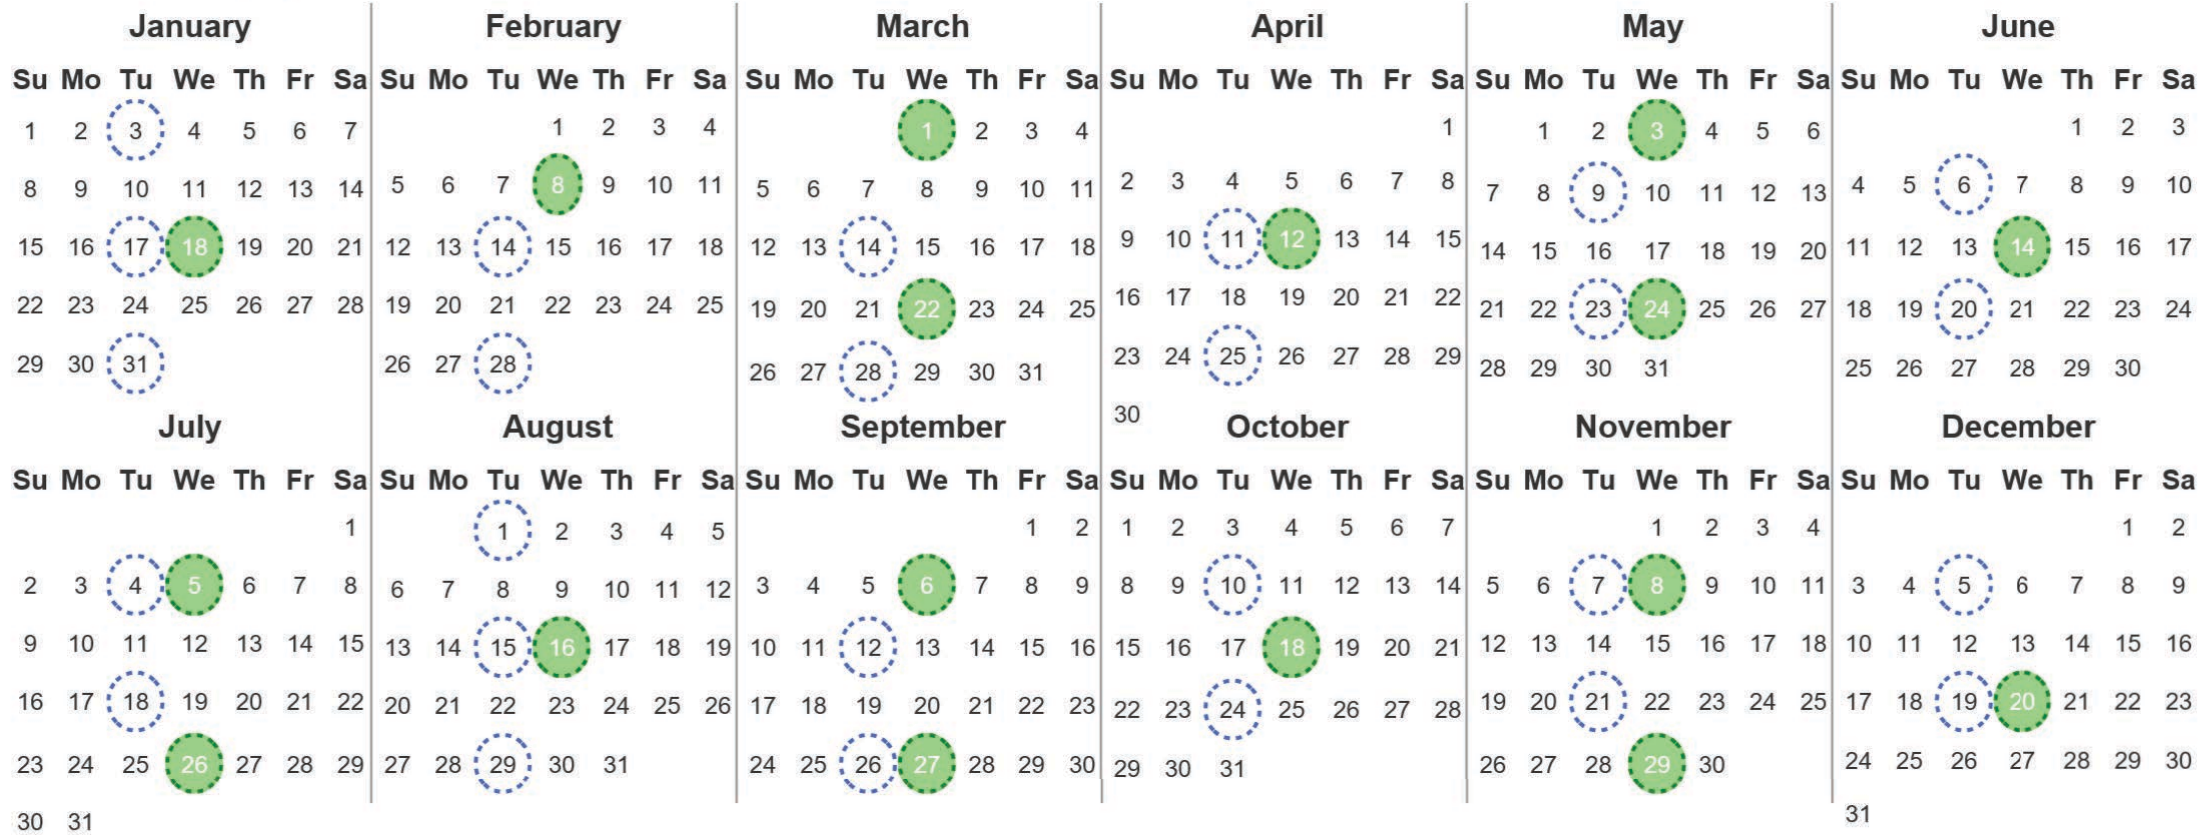

Your waste and recycling collection dates for **2023**.

Non-recyclable Bin
Only for items that cannot be recycled

Recycling Bin
Paper, card & cardboard

Please place your bins out for collection **by 7.00am** on your collection day.

Festive Collections
Check local press or website for details

Calendar Reference: BUTE_78