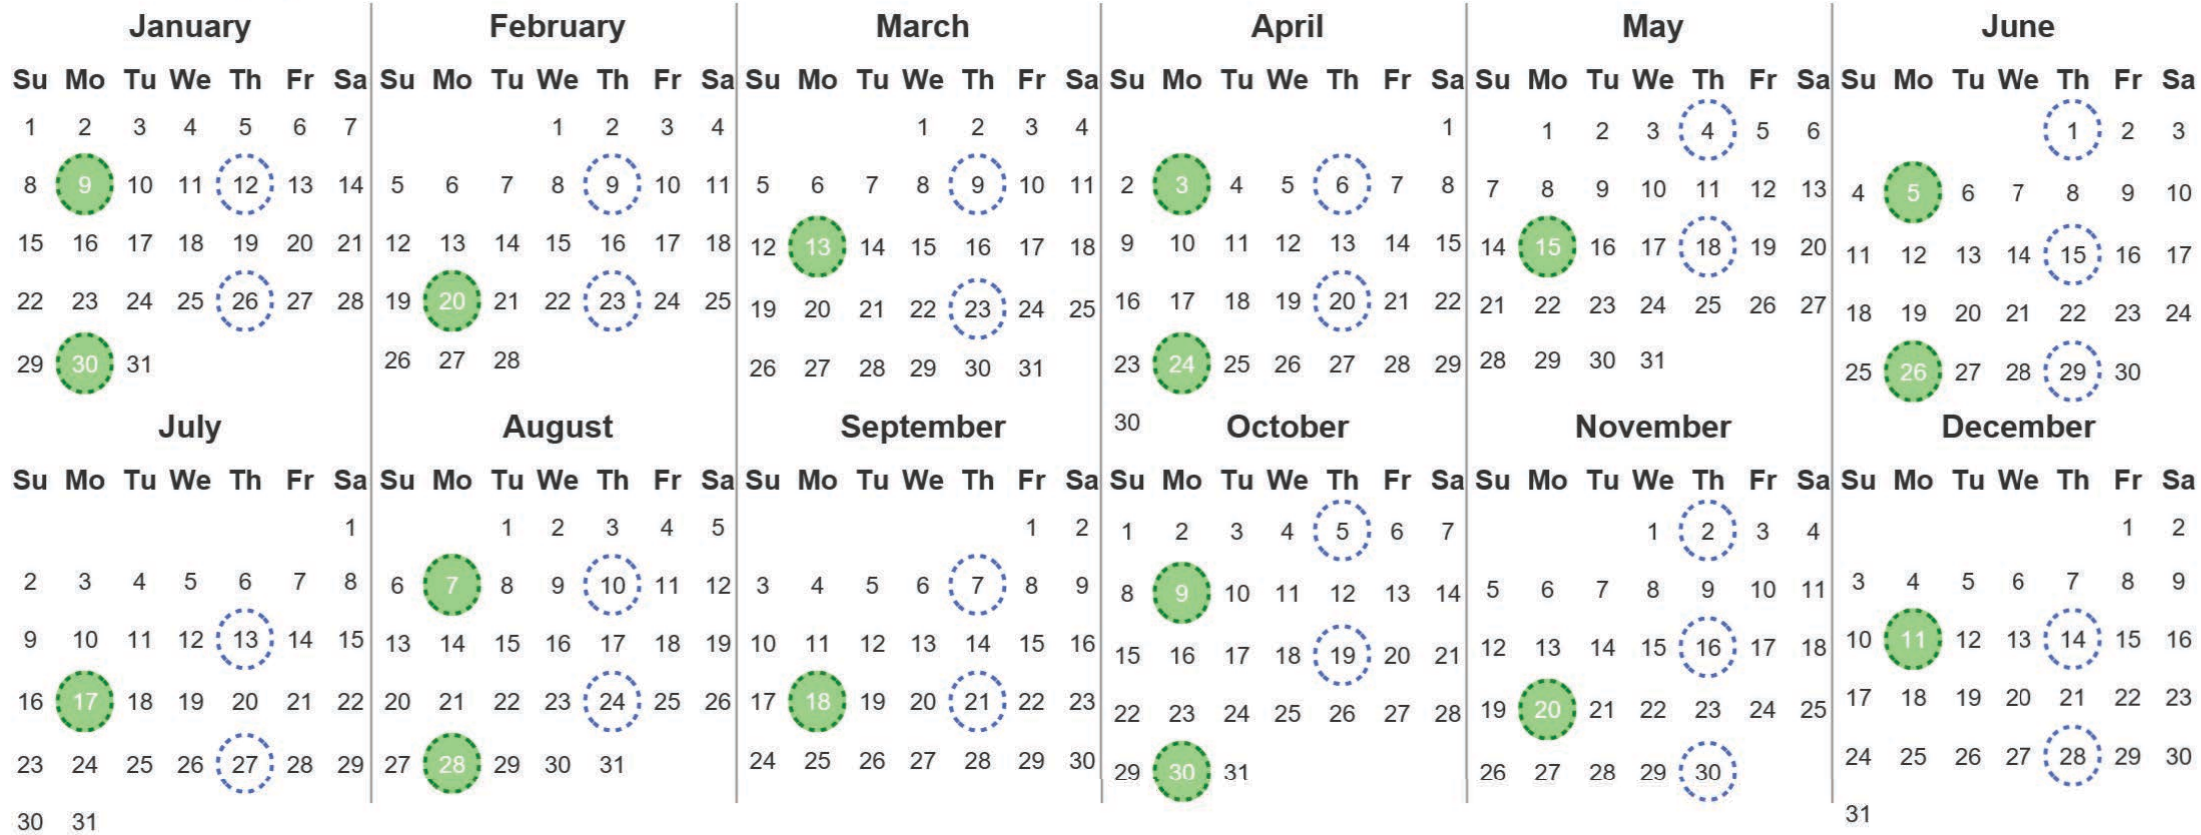

Your waste and recycling collection dates for 2023.

Please place your bins out for collection **by 7.00am** on your collection day.

Festive Collections
Check local press or website for details

Calendar Reference: BUTE_77