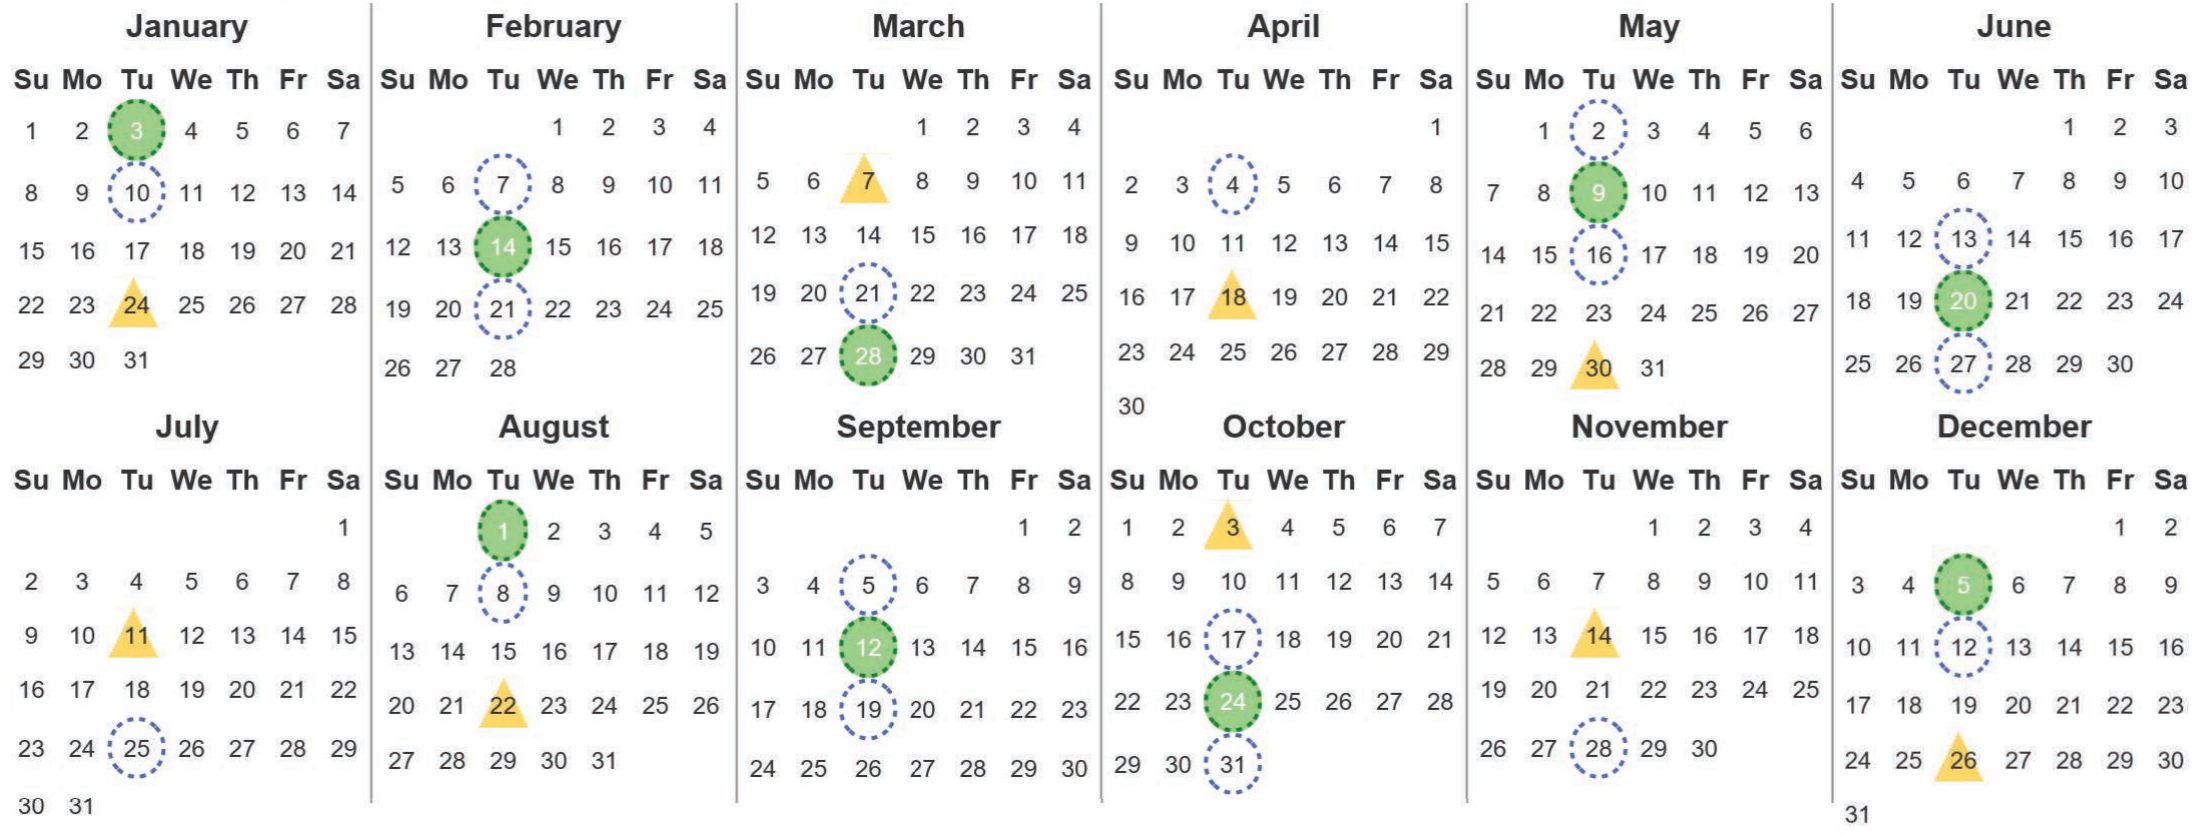

Your waste and recycling collection dates for **2023**.

Non-recyclable Bin
Only for items that cannot be recycled

Recycling Bin
Paper, card & cardboard

Please place your bins out for collection **by 7.00am** on your collection day.