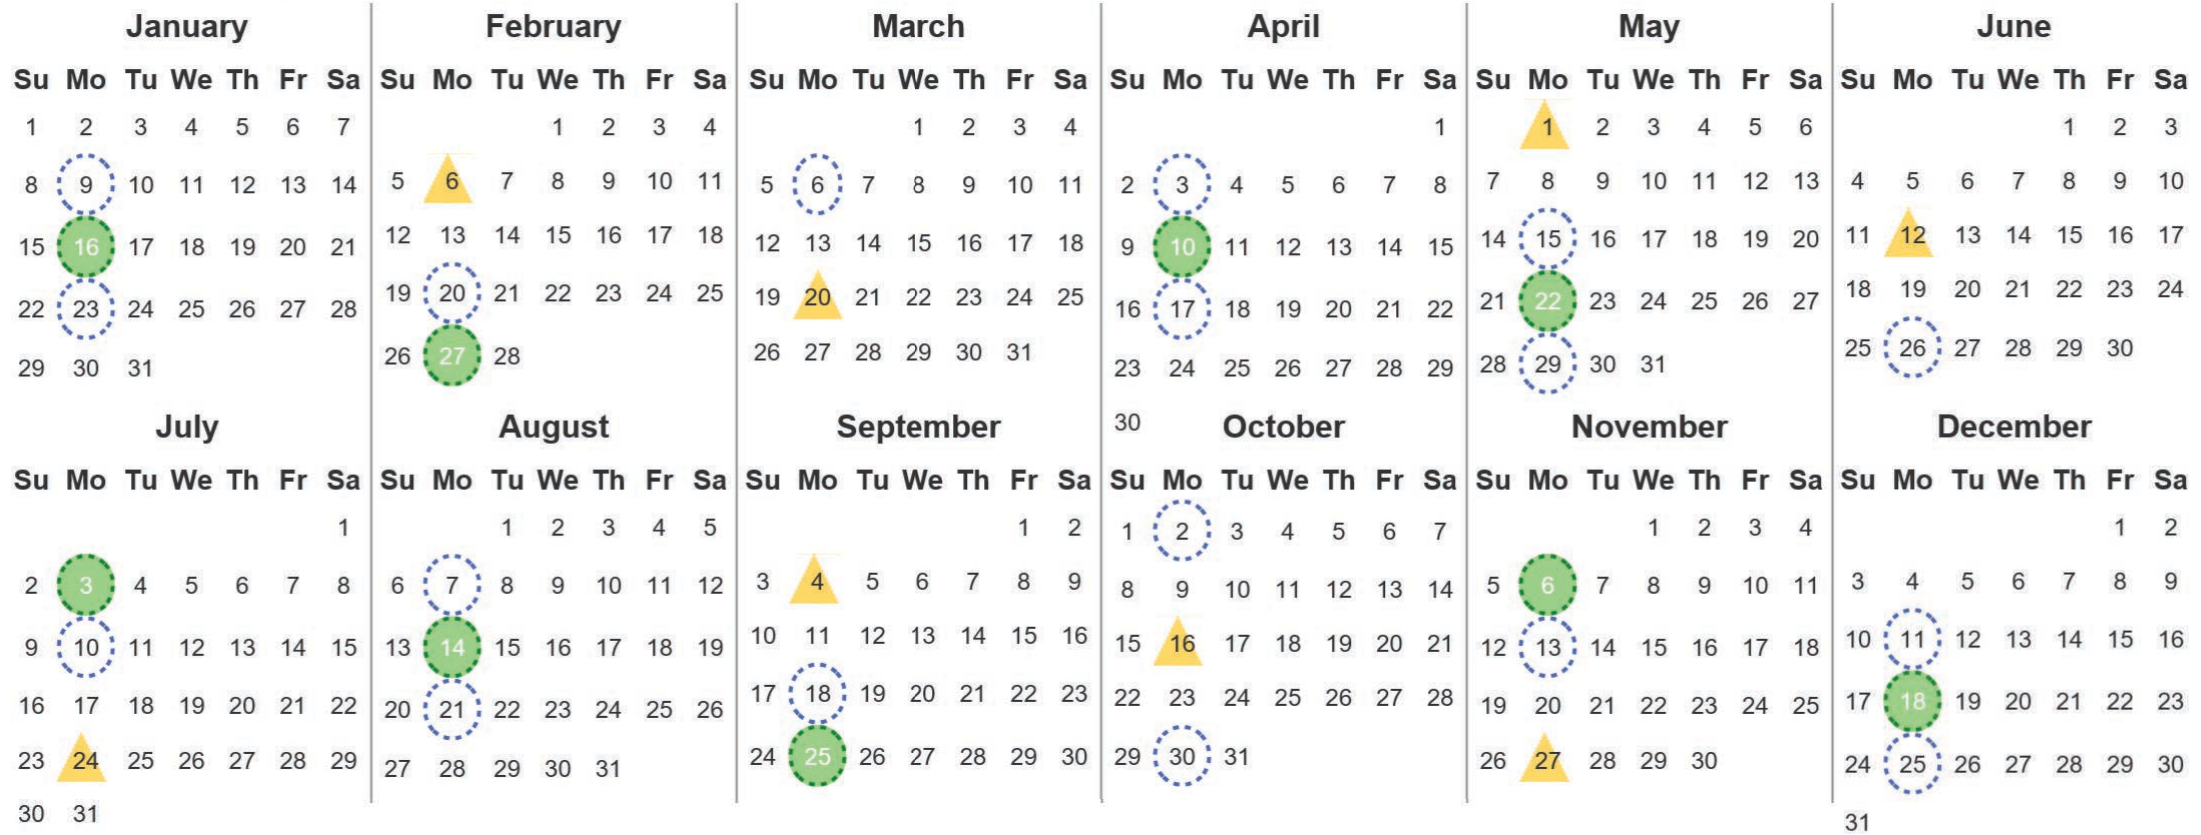

Your waste and recycling collection dates for **2023**.

Non-recyclable Bin

Only for items that cannot be recycled

Recycling Bin

Paper, card & cardboard

Please place your bins out for collection by 7.00am on your collection day.