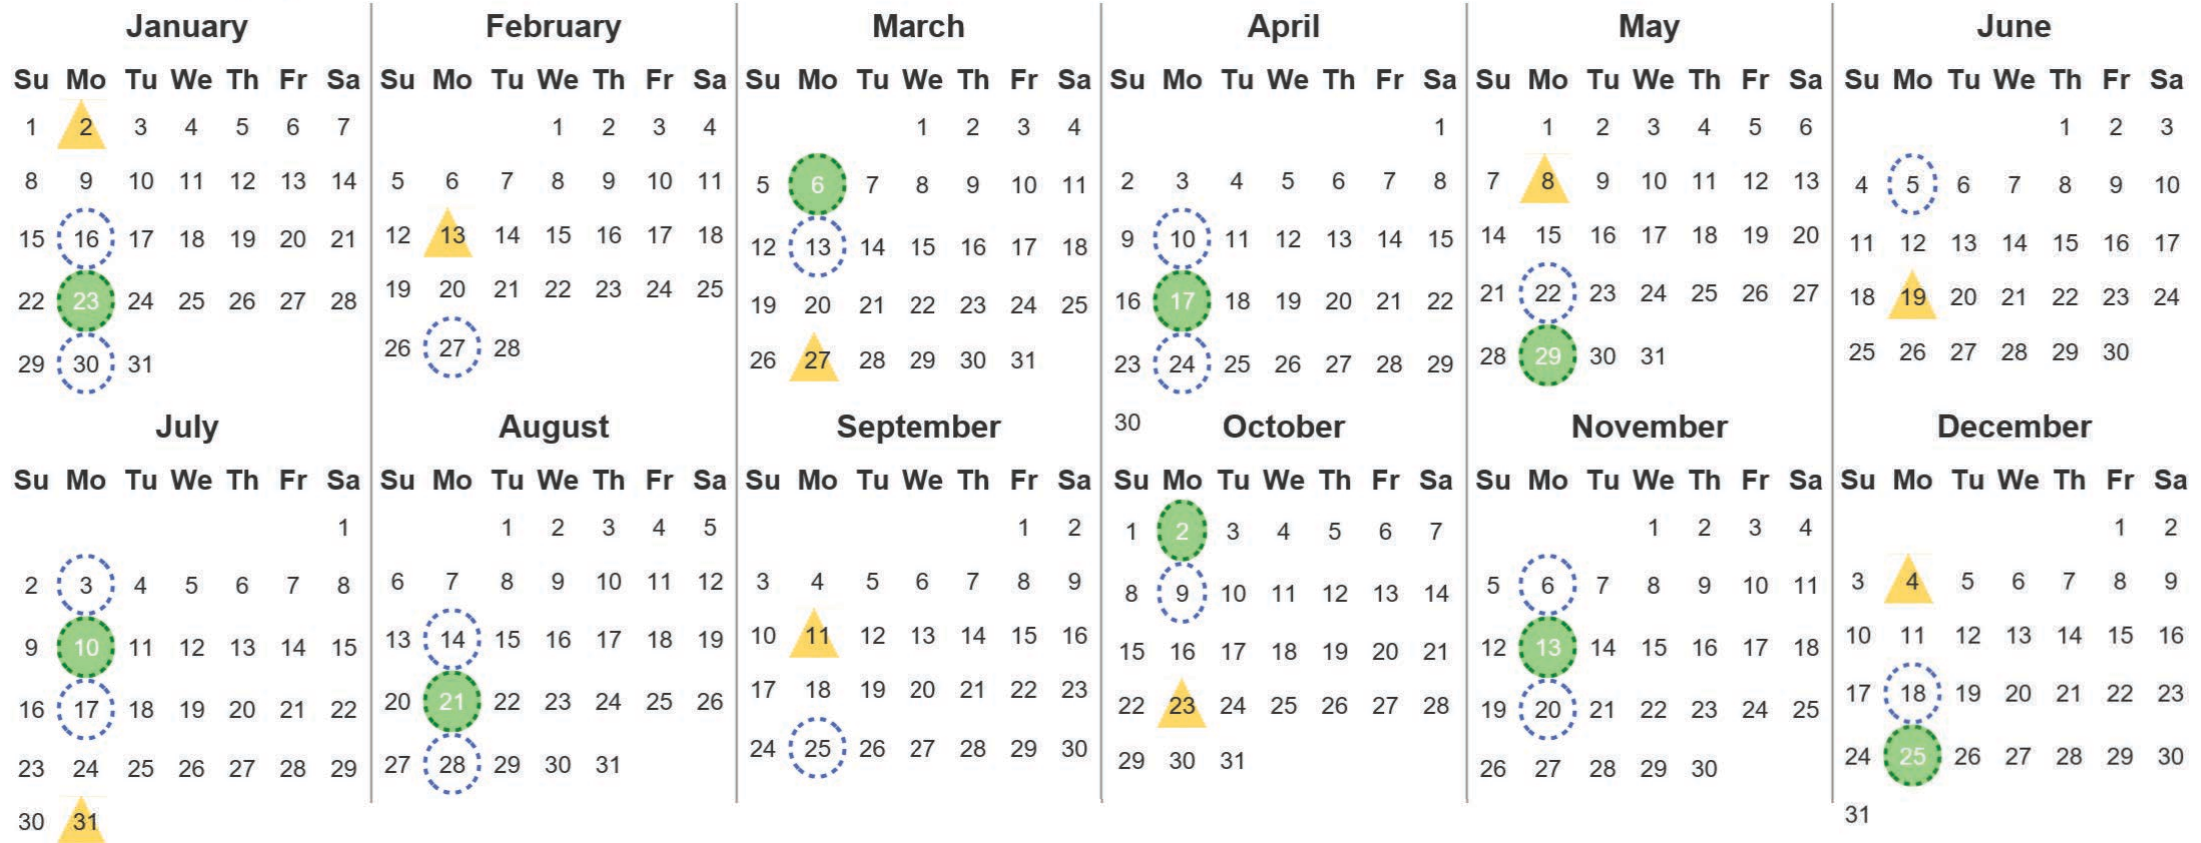

Your waste and recycling collection dates for 2023.

Non-recyclable Bin
Only for items that cannot be recycled

Recycling Bin
Paper, card & cardboard

Please place your bins out for collection **by 7.00am** on your collection day.