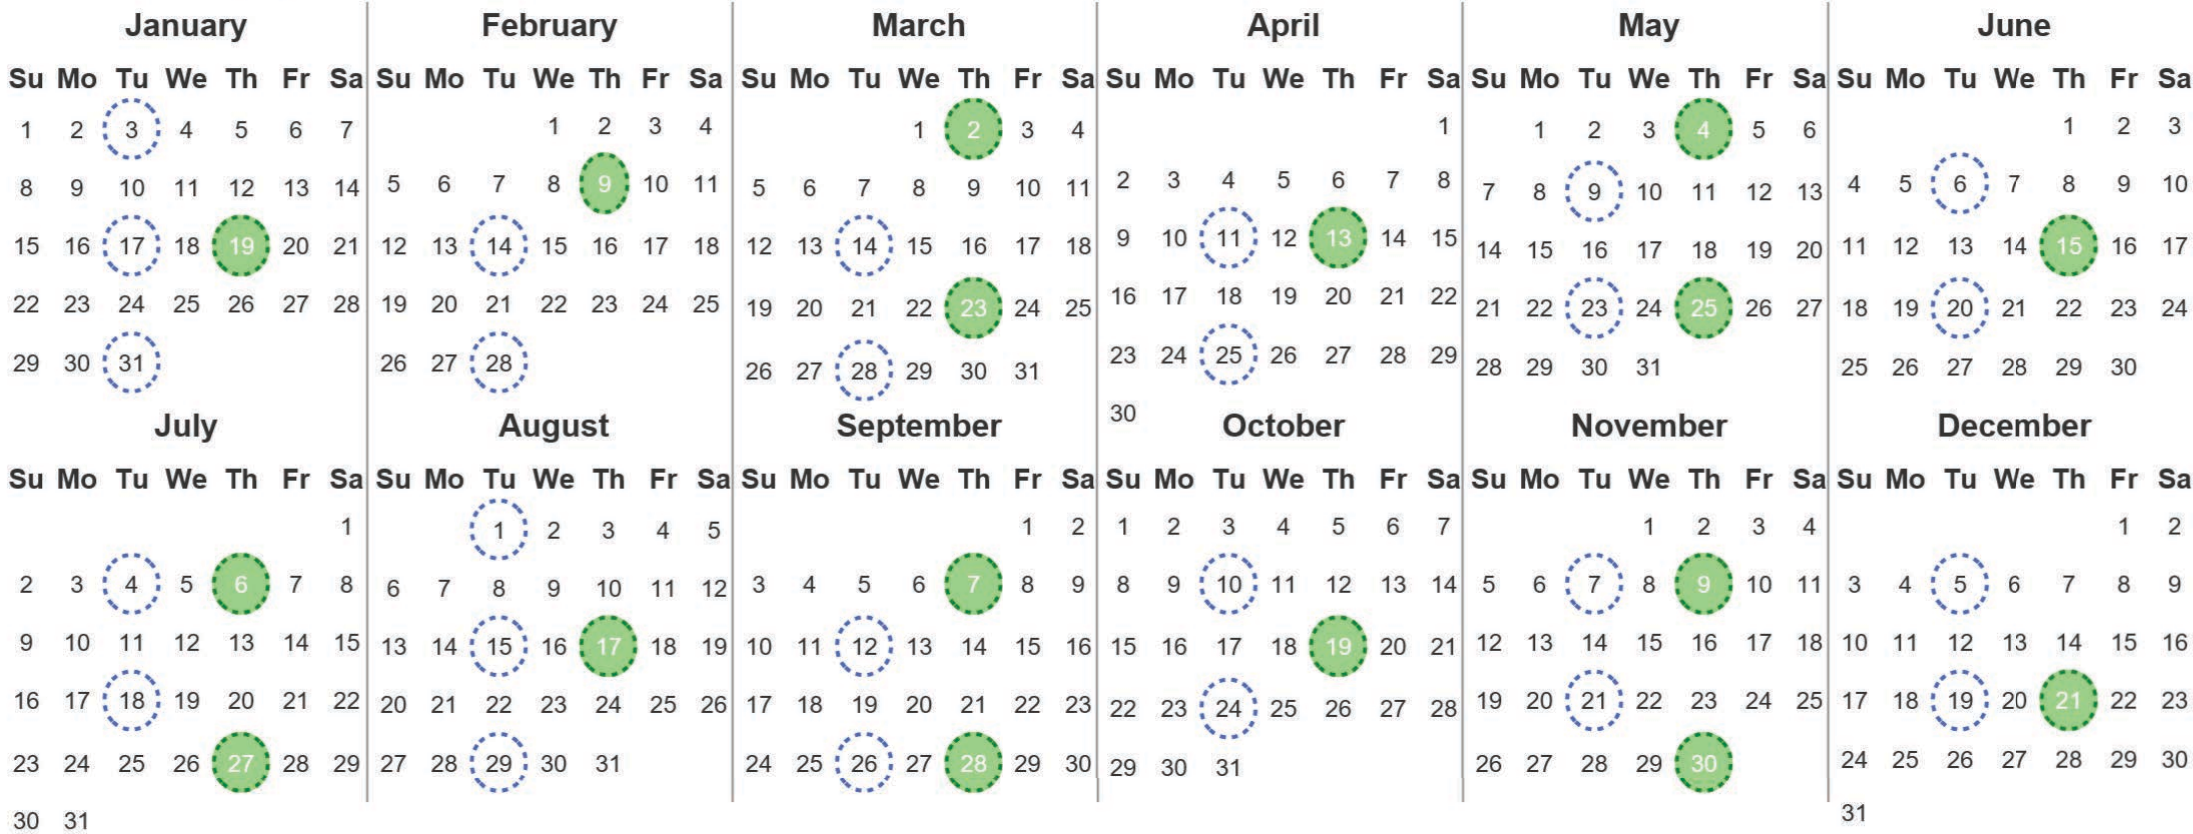

Your waste and recycling collection dates for 2023.

Please place your bins out for collection by 7.00am on your collection day.

Festive Collections
Check local press or website for details