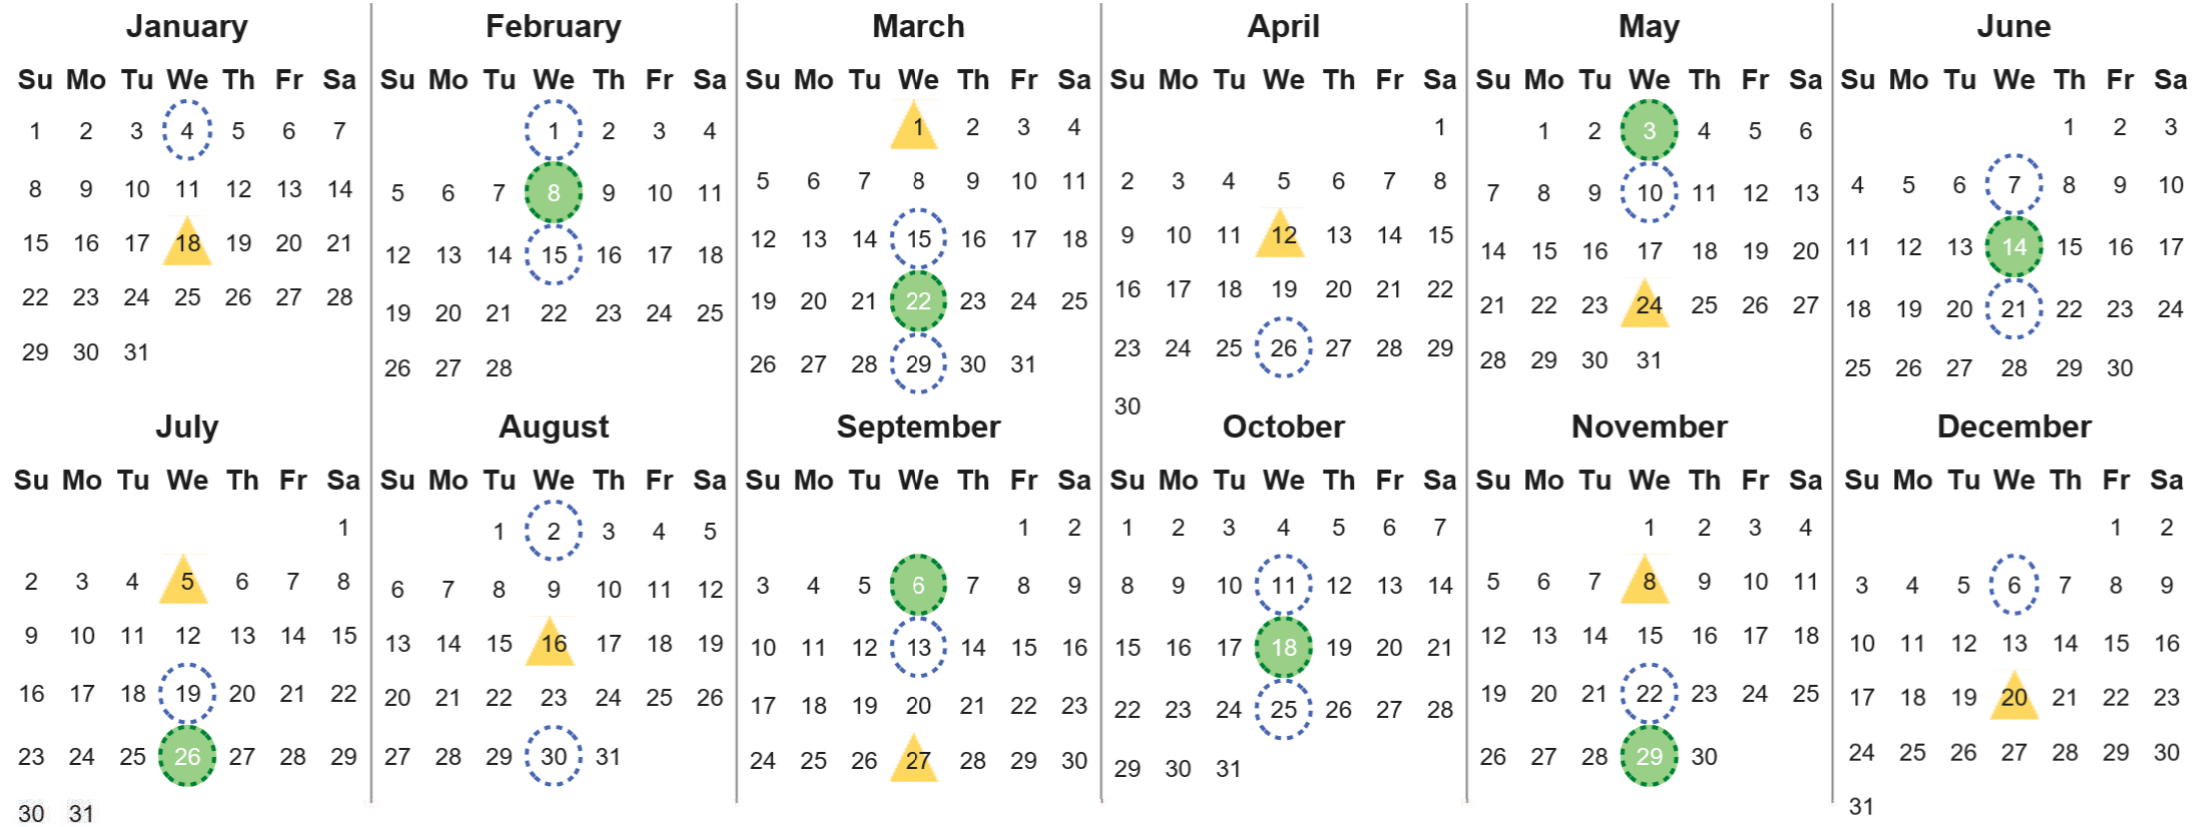

Your waste and recycling collection dates for **2023**.

	Non-recyclable Bin Only for items that cannot be recycled		Recycling Bin Paper, card & cardboard
---	---	---	---

Please place your bins out for collection **by 7.00am** on your collection day.