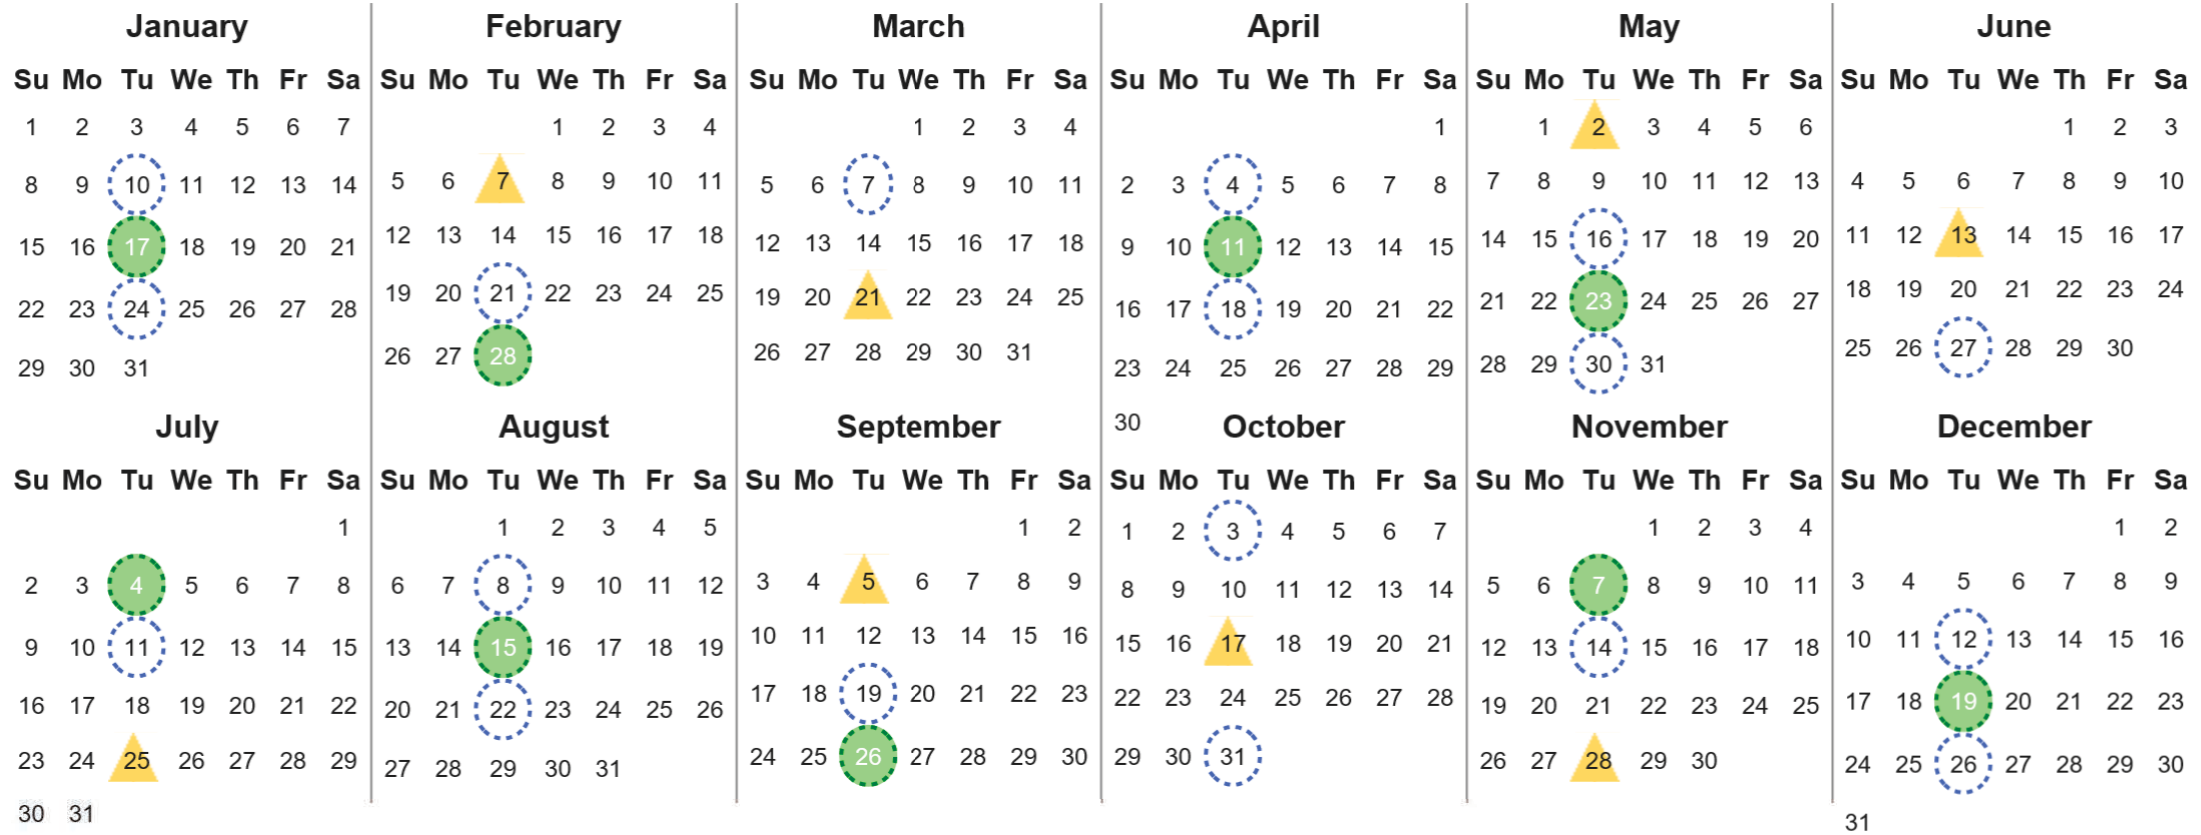

Your waste and recycling collection dates for 2023.

	<b>Non-recyclable Bin</b> Only for items that cannot be recycled		<b>Recycling Bin</b> Paper, card & cardboard
---	---	---	---

Please place your bins out for collection **by 7.00am** on your collection day.