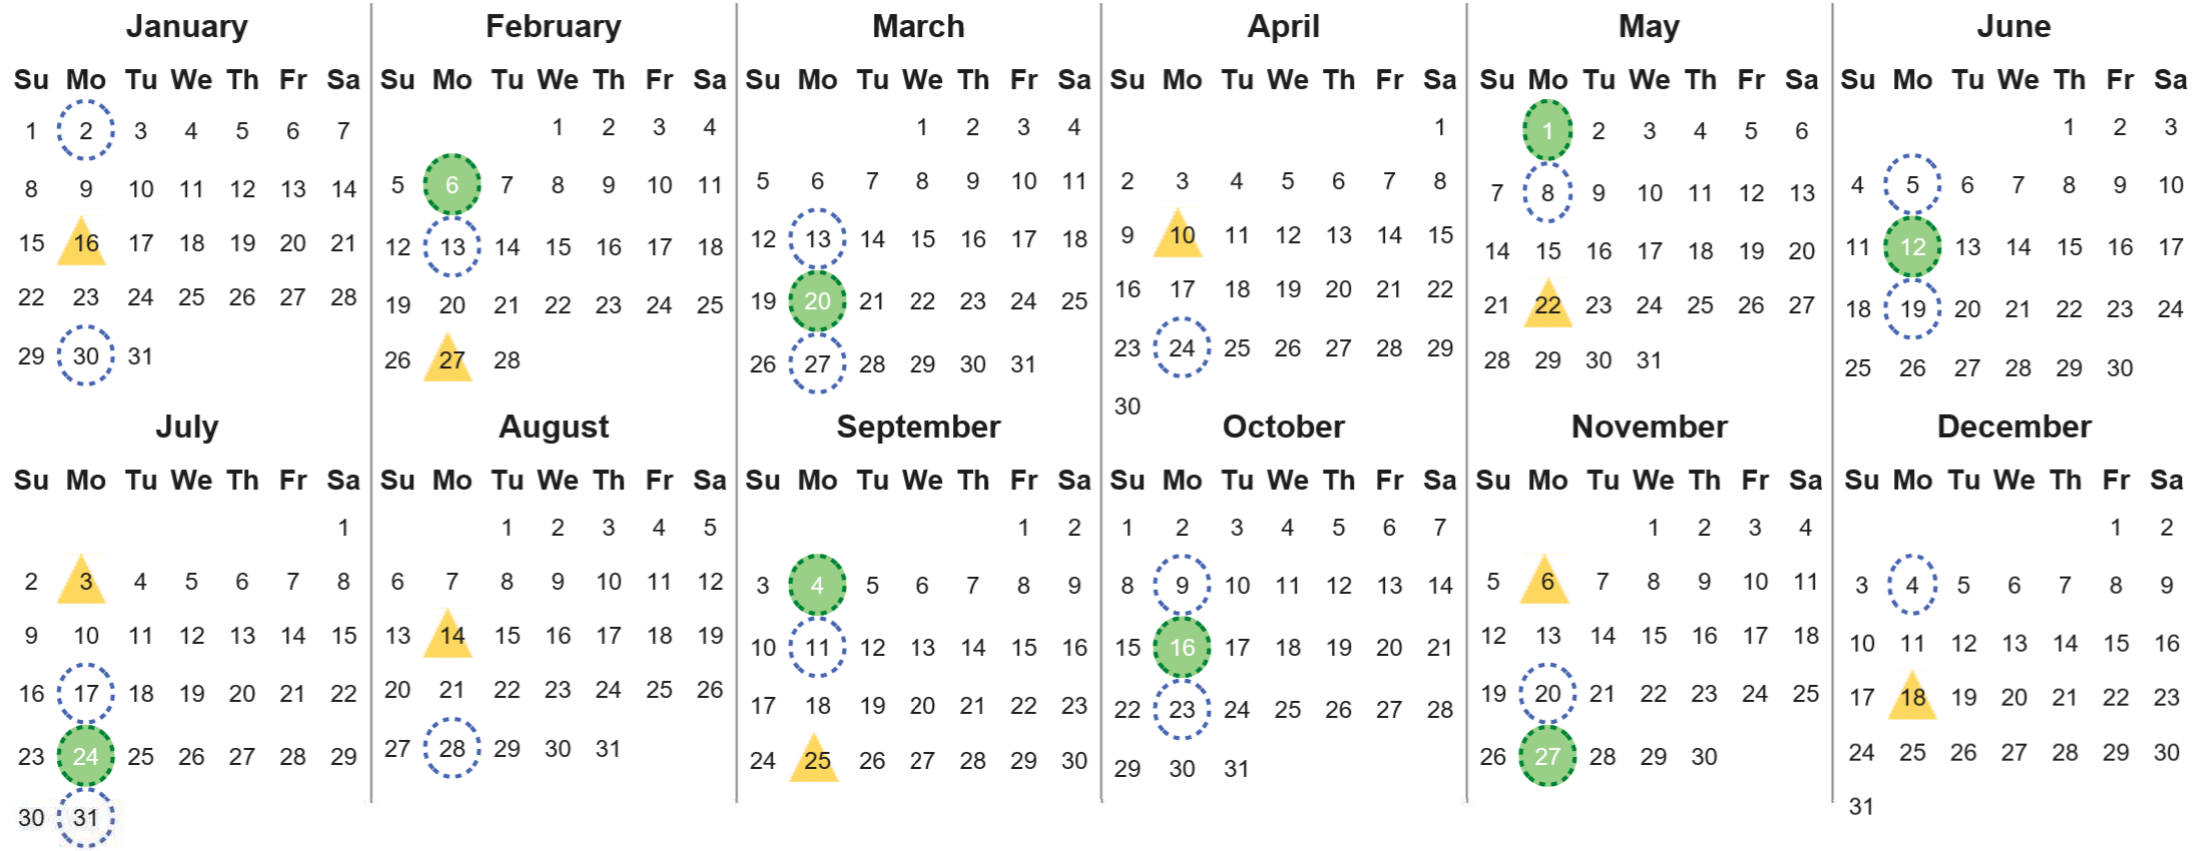

Your waste and recycling collection dates for **2023**.

	Non-recyclable Bin Only for items that cannot be recycled		Recycling Bin Paper, card & cardboard
---	---	---	---

Please place your bins out for collection **by 7.00am** on your collection day.