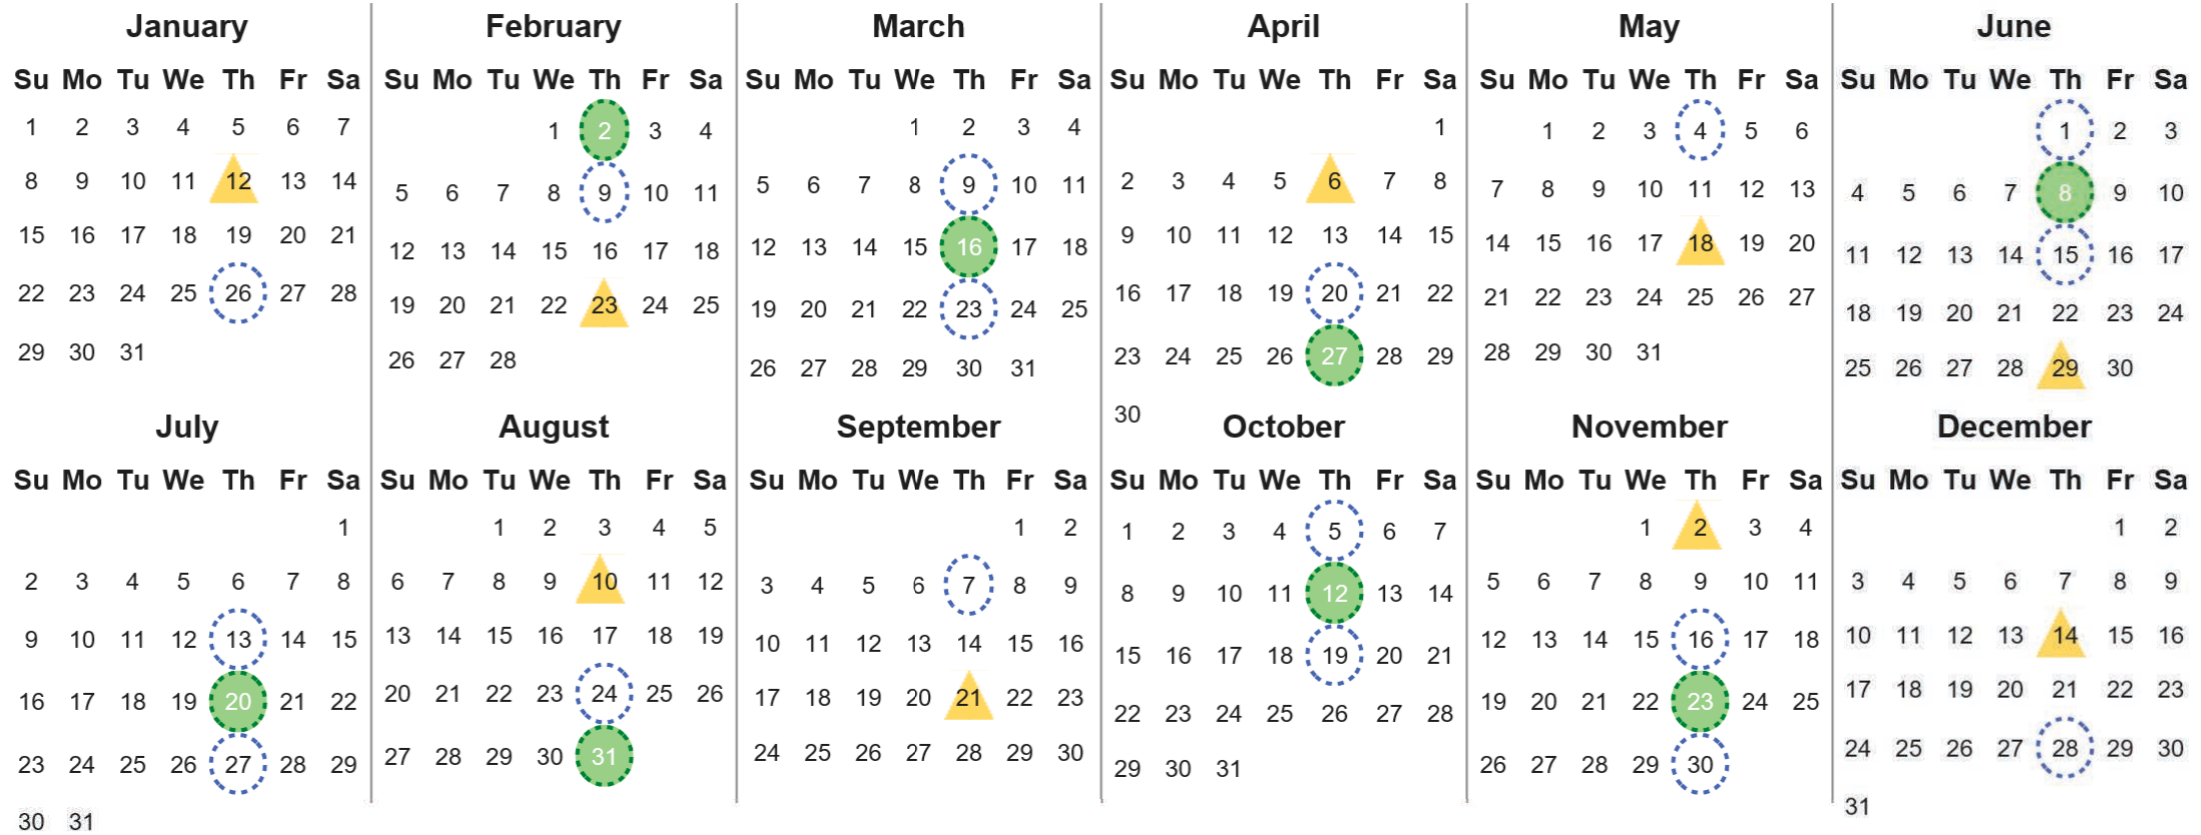

Your waste and recycling collection dates for **2023**.

**Non-recyclable Bin**  
Only for items that cannot be recycled

**Recycling Bin**  
Paper, card & cardboard

Please place your bins out for collection **by 7.00am** on your collection day.

**Festive Collections**  
Check local press or website for details