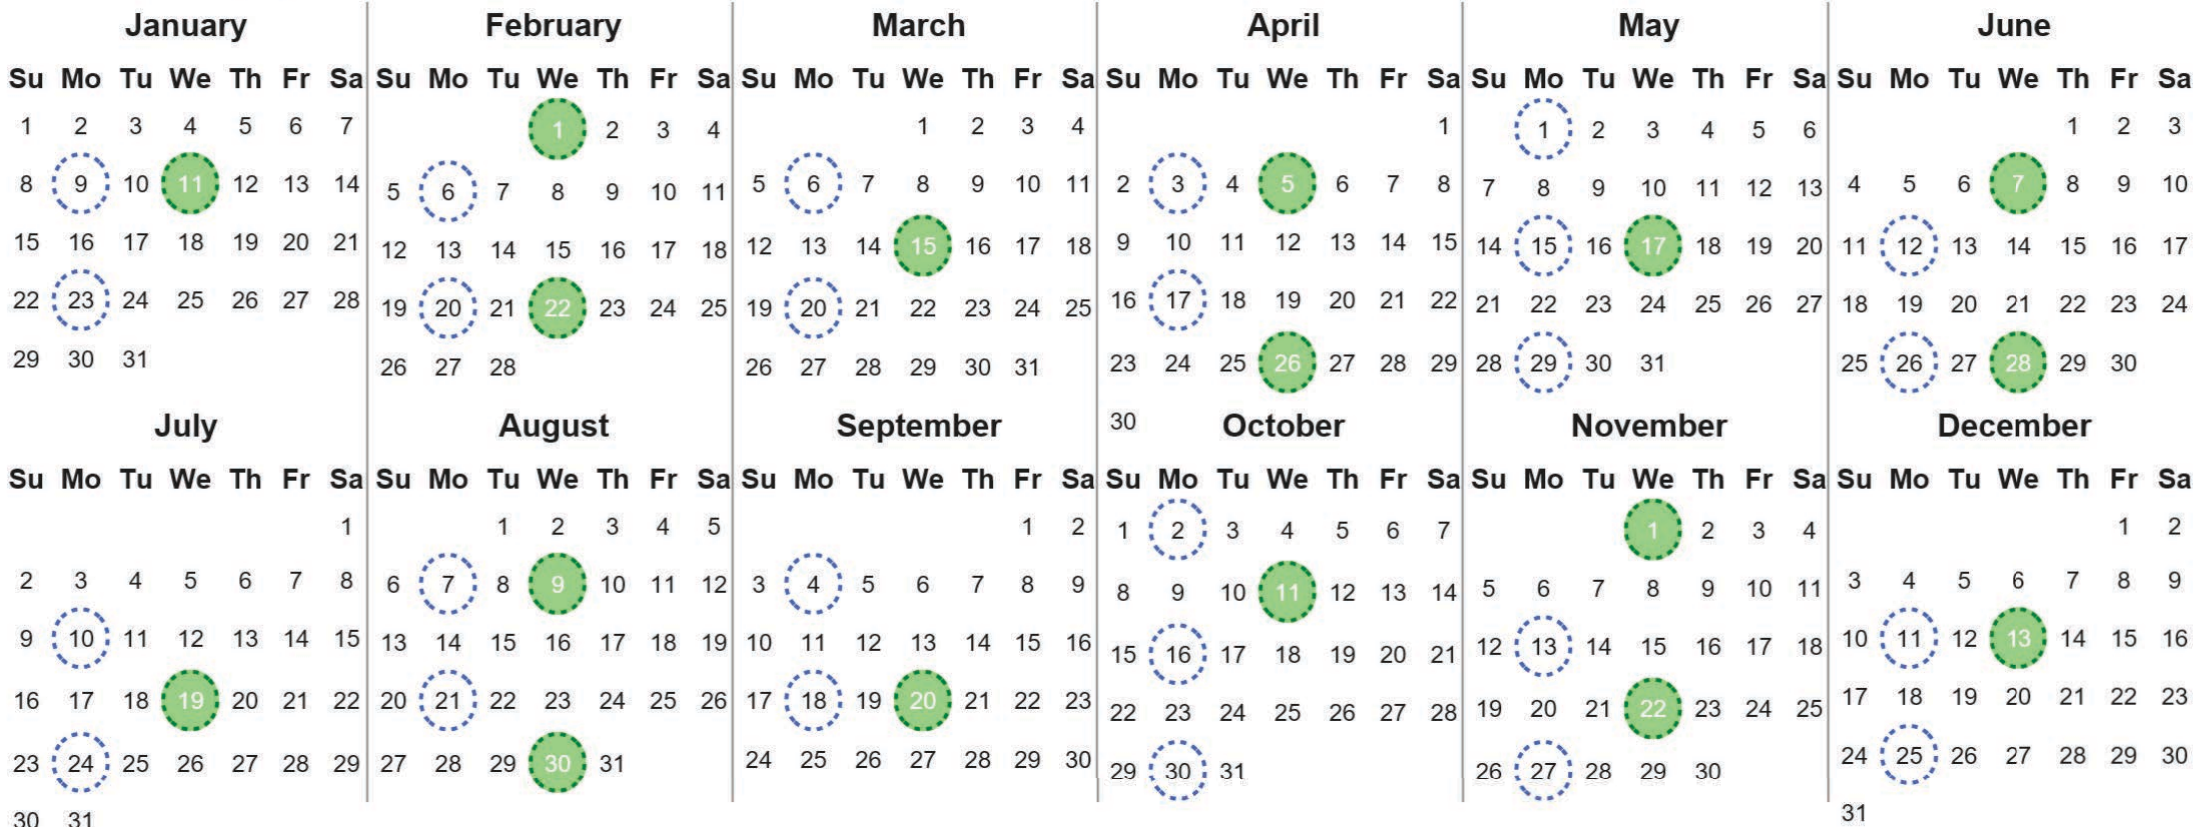

Your waste and recycling collection dates for 2023.

Please place your bins out for collection **by 7.00am** on your collection day.

Festive Collections
Check local press or website for details