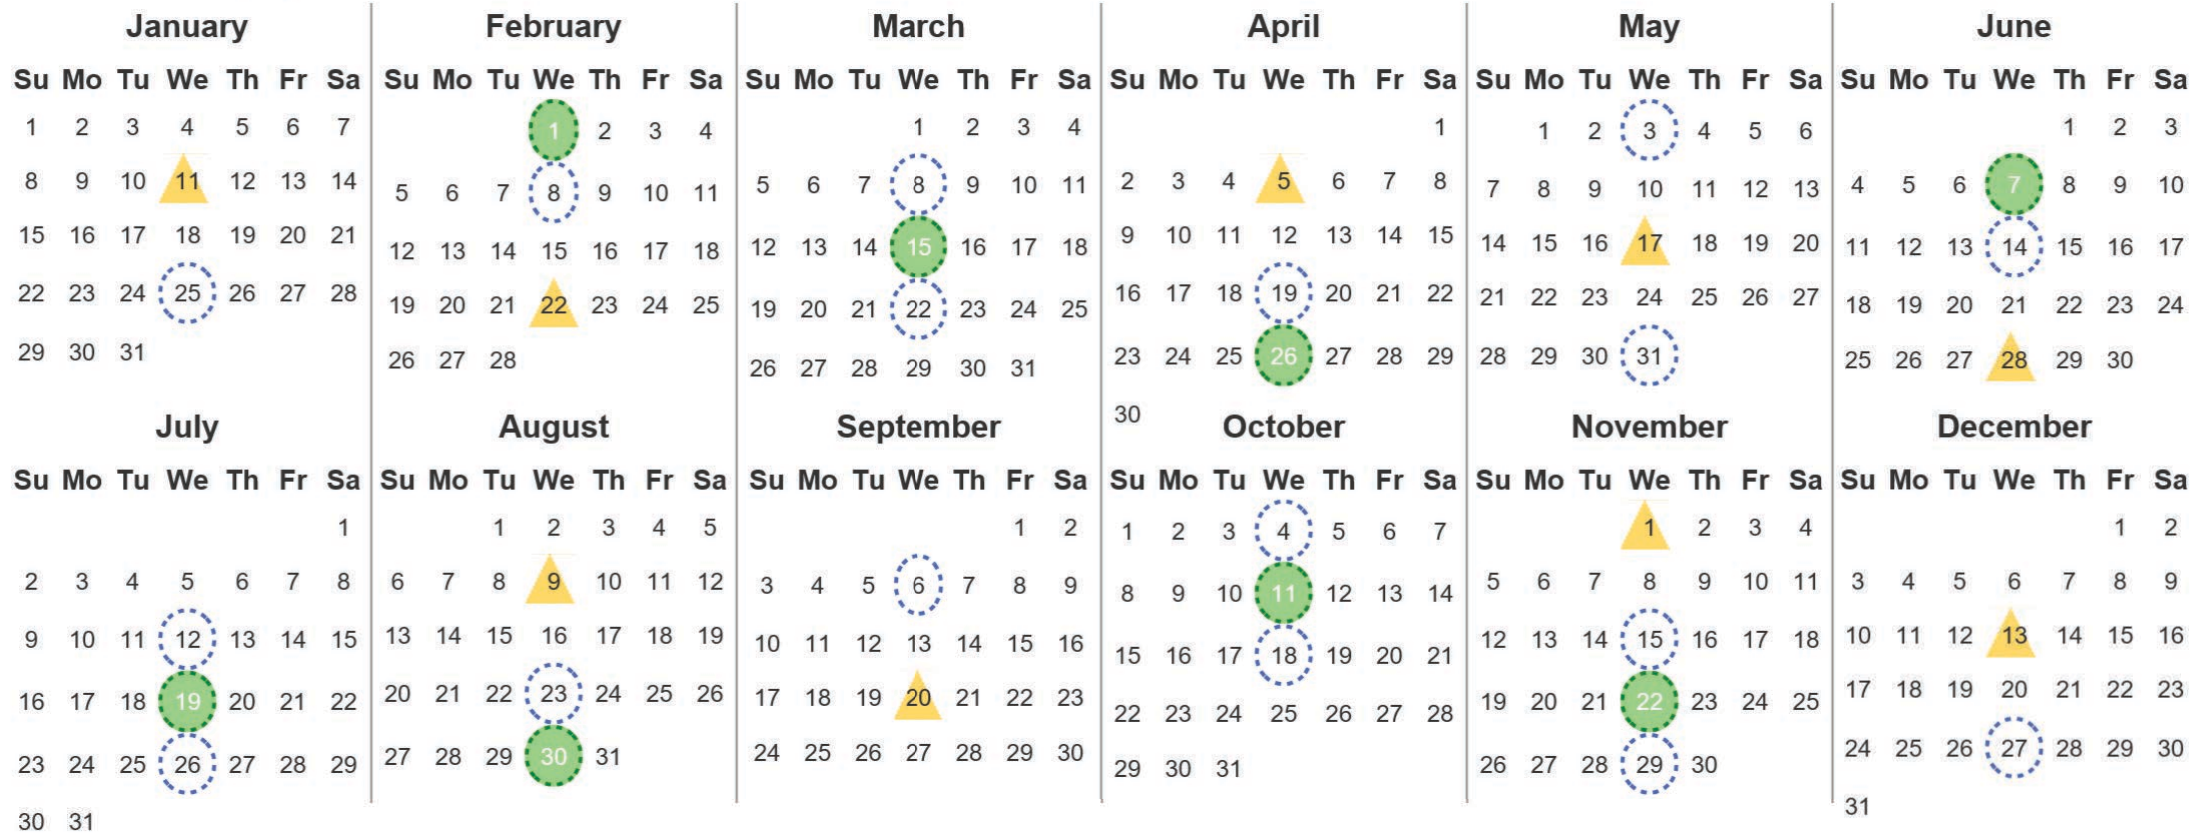

Your waste and recycling collection dates for **2023**.

	Non-recyclable Bin Only for items that cannot be recycled		Recycling Bin Paper, card & cardboard
---	---	---	---

Please place your bins out for collection **by 7.00am** on your collection day.