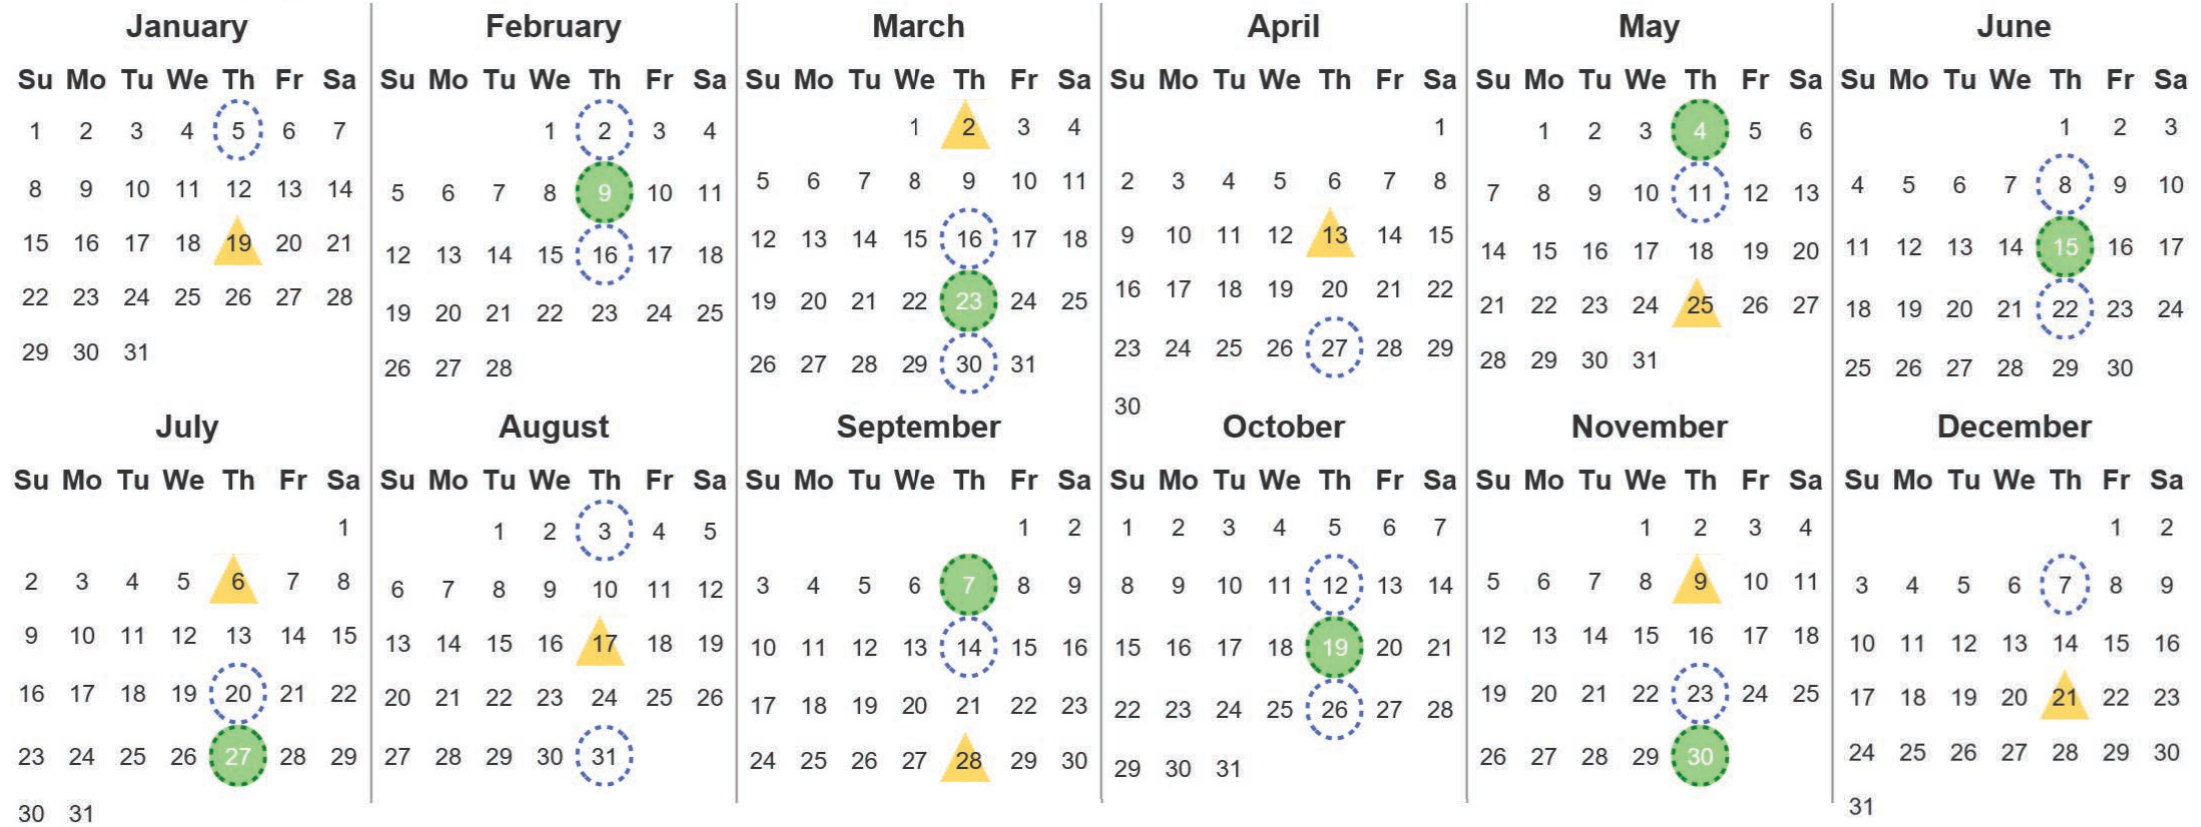

Your waste and recycling collection dates for 2023.

Non-recyclable Bin
Only for items that cannot be recycled

Recycling Bin
Paper, card & cardboard

Please place your bins out for collection by 7.00am on your collection day.