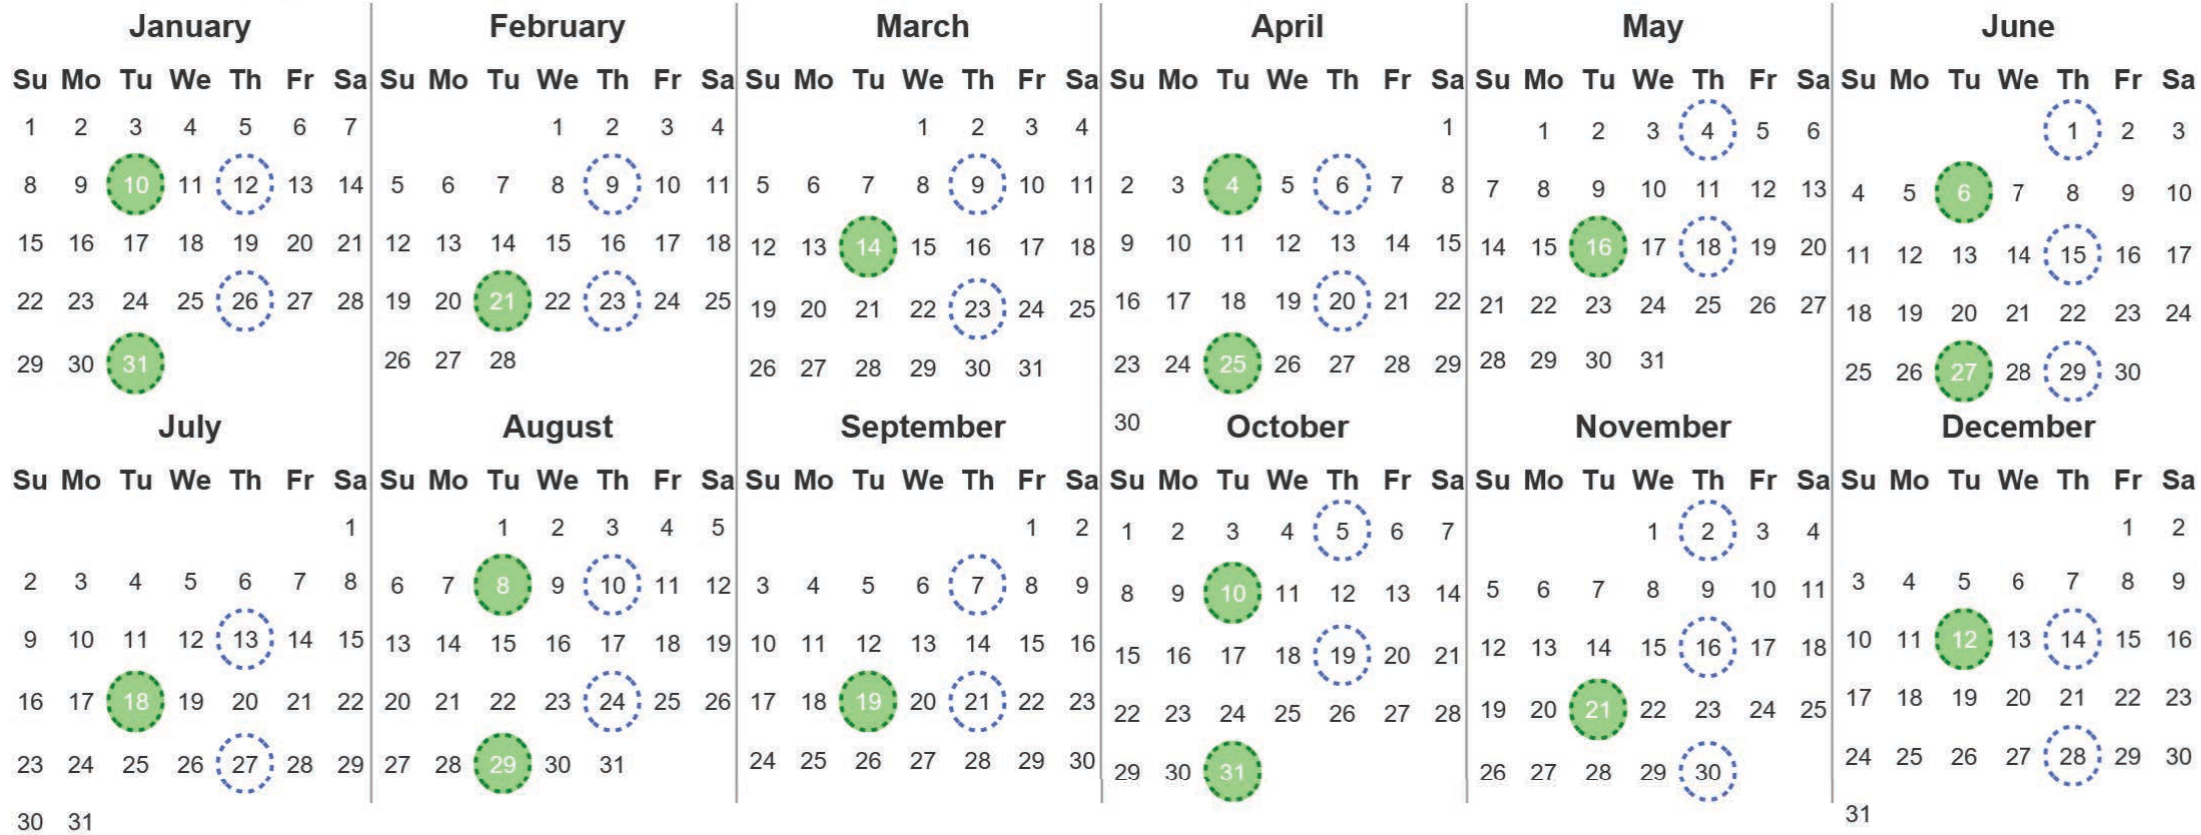

Your waste and recycling collection dates for 2023.

Please place your bins out for collection **by 7.00am** on your collection day.

**Festive Collections**  
Check local press or website for details