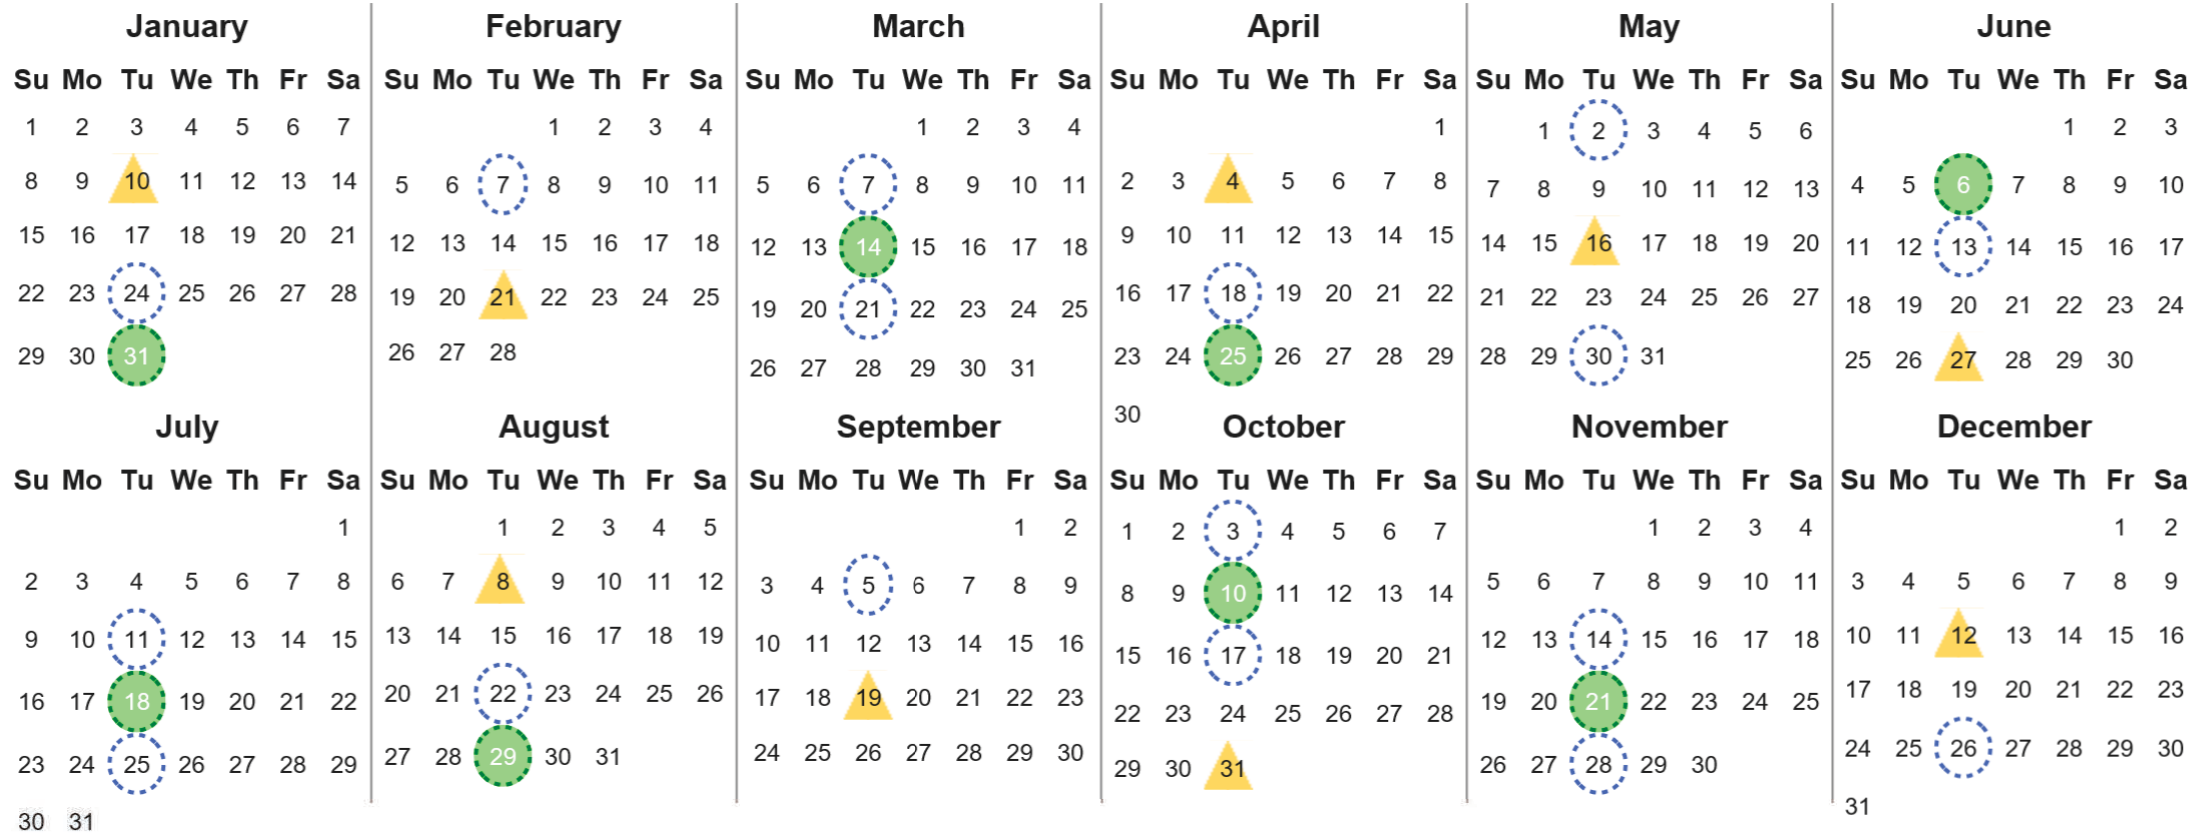

Your waste and recycling collection dates for **2023**.

**Non-recyclable Bin**  
Only for items that cannot be recycled

**Recycling Bin**  
Paper, card & cardboard

Please place your bins out for collection **by 7.00am** on your collection day.