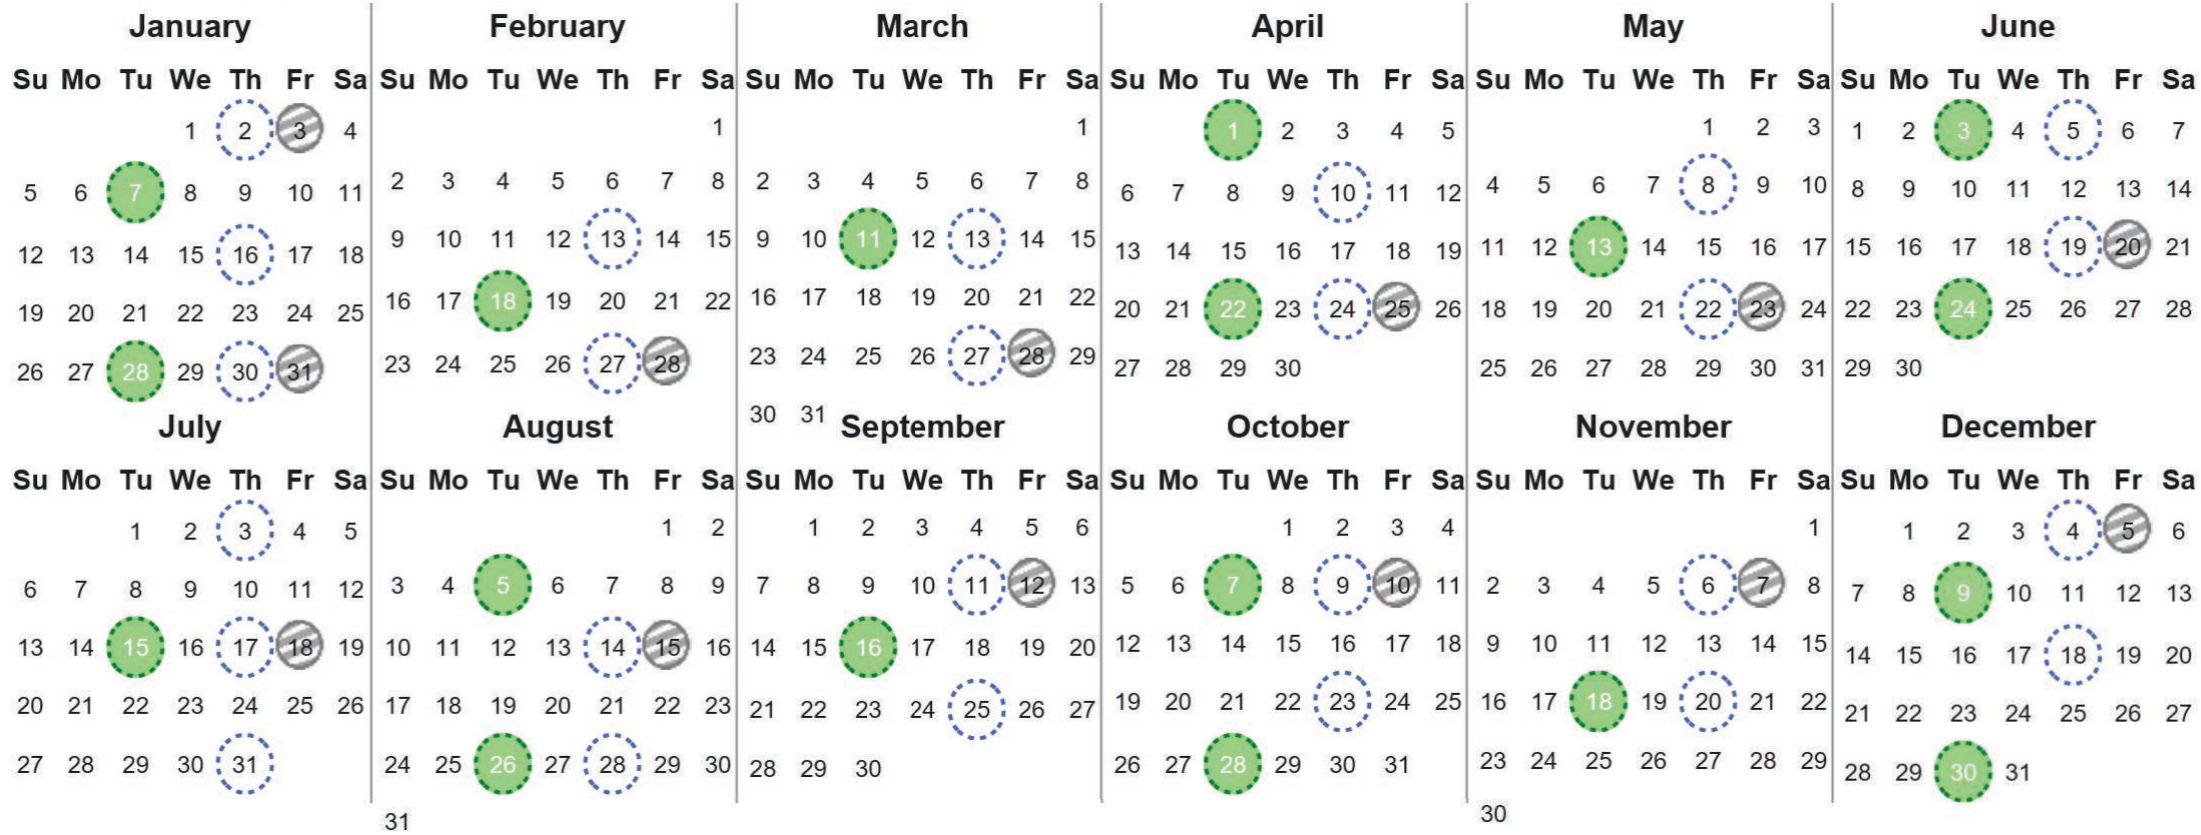

Your waste and recycling collection dates for **2025**.

 Non-recyclable Bin Only for items that cannot be recycled	 Recycling Bin Paper, card & cardboard • Plastic bottles, pots, tubs & trays • Tins, cans & empty aerosols • Cartons	 Glass Bin Glass bottles & jars
---	---	--

Please place your bins out for collection by **7.00am** on your collection day.

			 Festive Collections Check local press or website for details
---	---	---	--

Calendar Reference: TIREE2