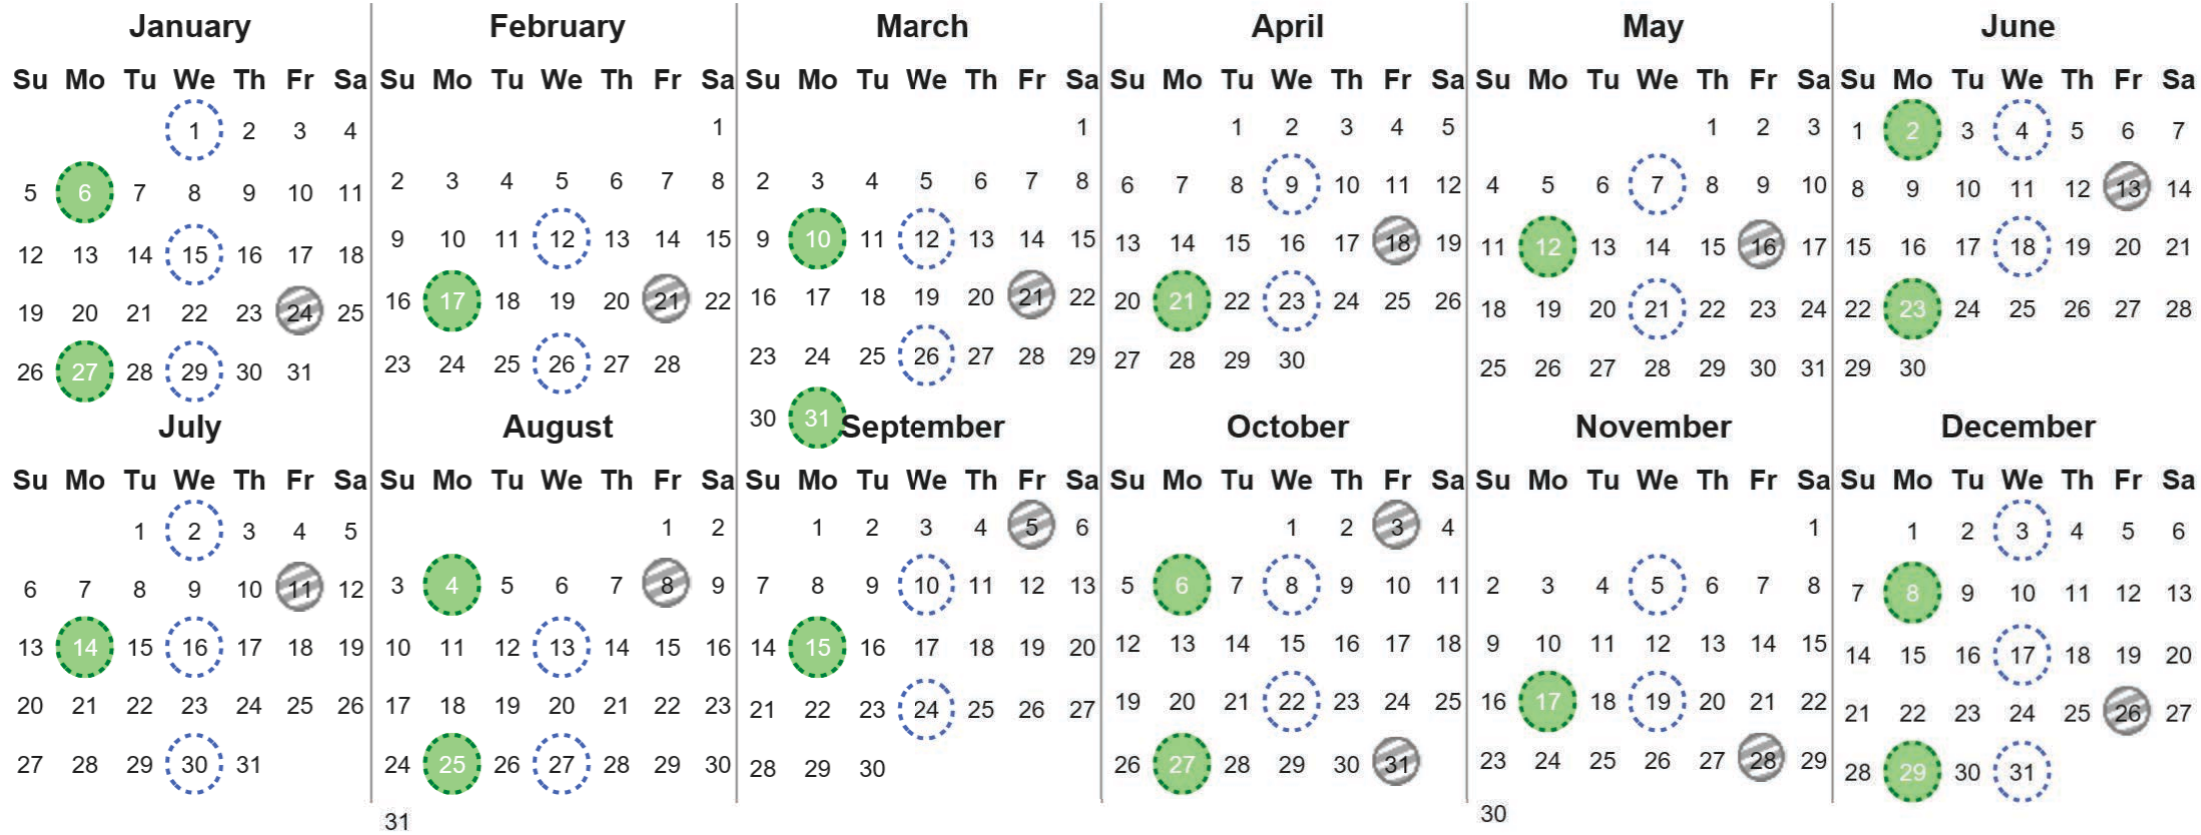

Your waste and recycling collection dates for **2025**.

Non-recyclable Bin
Only for items that cannot be recycled

Recycling Bin
Paper, card & cardboard • Plastic bottles, pots, tubs & trays • Tins, cans & empty aerosols • Cartons

Glass Bin
Glass bottles & jars

Please place your bins out for collection by **7.00am** on your collection day.

Festive Collections
Check local press or website for details

Calendar Reference: TIREE1