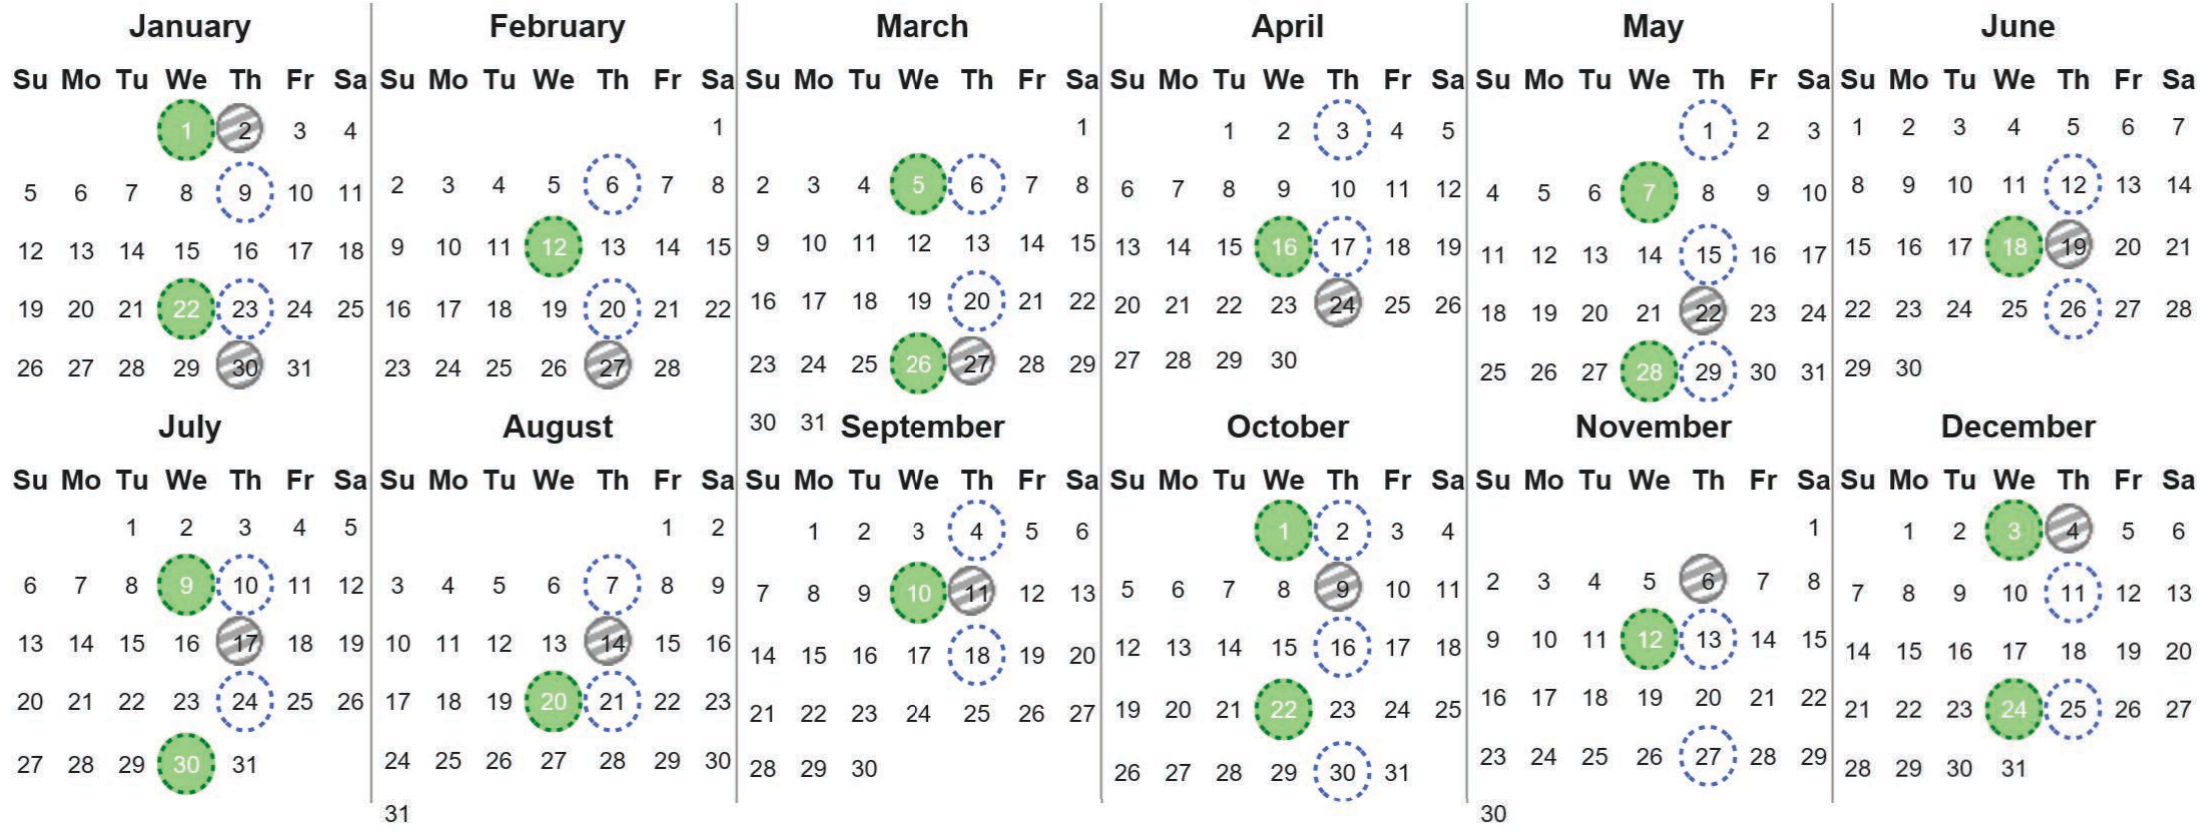

Your waste and recycling collection dates for **2025**.

 <p>Non-recyclable Bin Only for items that cannot be recycled</p>	 <p>Recycling Bin Paper, card & cardboard • Plastic bottles, pots, tubs & trays • Tins, cans & empty aerosols • Cartons</p>	 <p>Glass Bin Glass bottles & jars</p>
---	---	--

Please place your bins out for collection by **6.00am** on your collection day.

			 <p>Festive Collections Check local press or website for details</p>
---	---	---	--