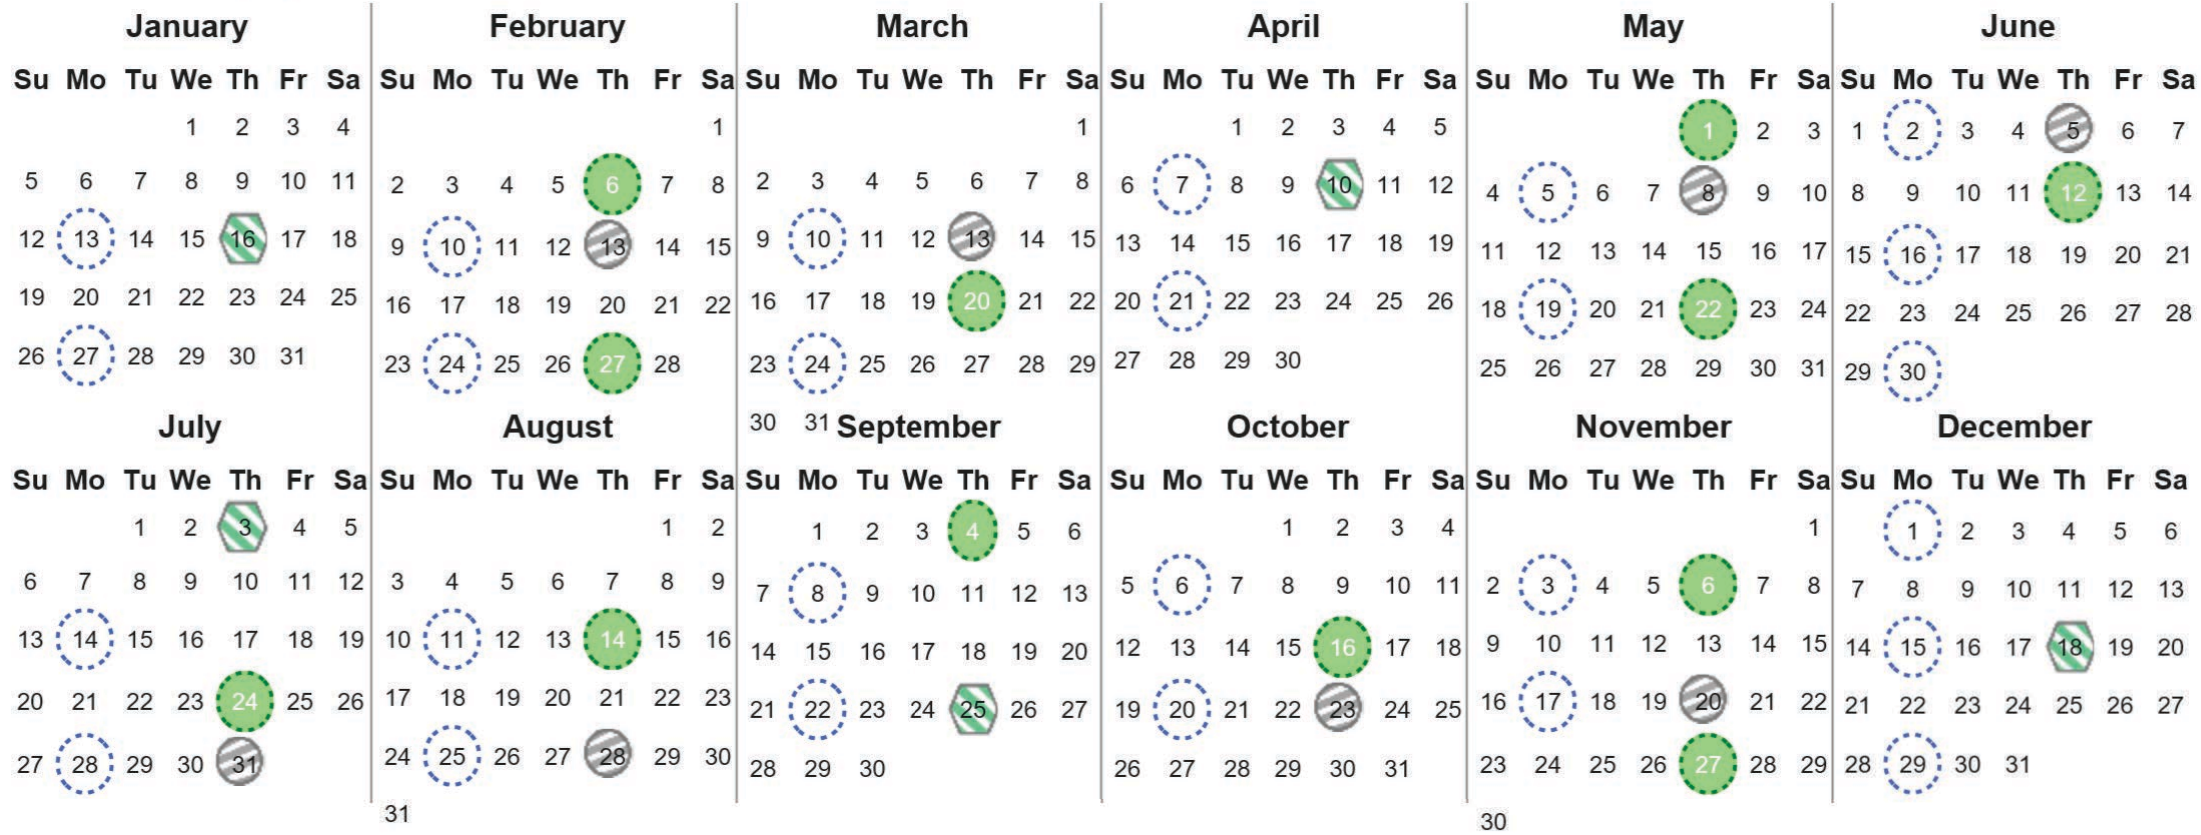

Your waste and recycling collection dates for **2025**.

	<b>Non-recyclable Bin</b> Only for items that cannot be recycled		<b>Recycling Bin</b> Paper, card & cardboard • Plastic bottles, pots, tubs & trays • Tins, cans & empty aerosols • Cartons		<b>Glass Bin</b> Glass bottles & jars
--	---	--	---	--	--

Please place your bins out for collection by **6.00am** on your collection day.

				<b>Festive Collections</b> Check local press or website for details
--	--	--	--	--