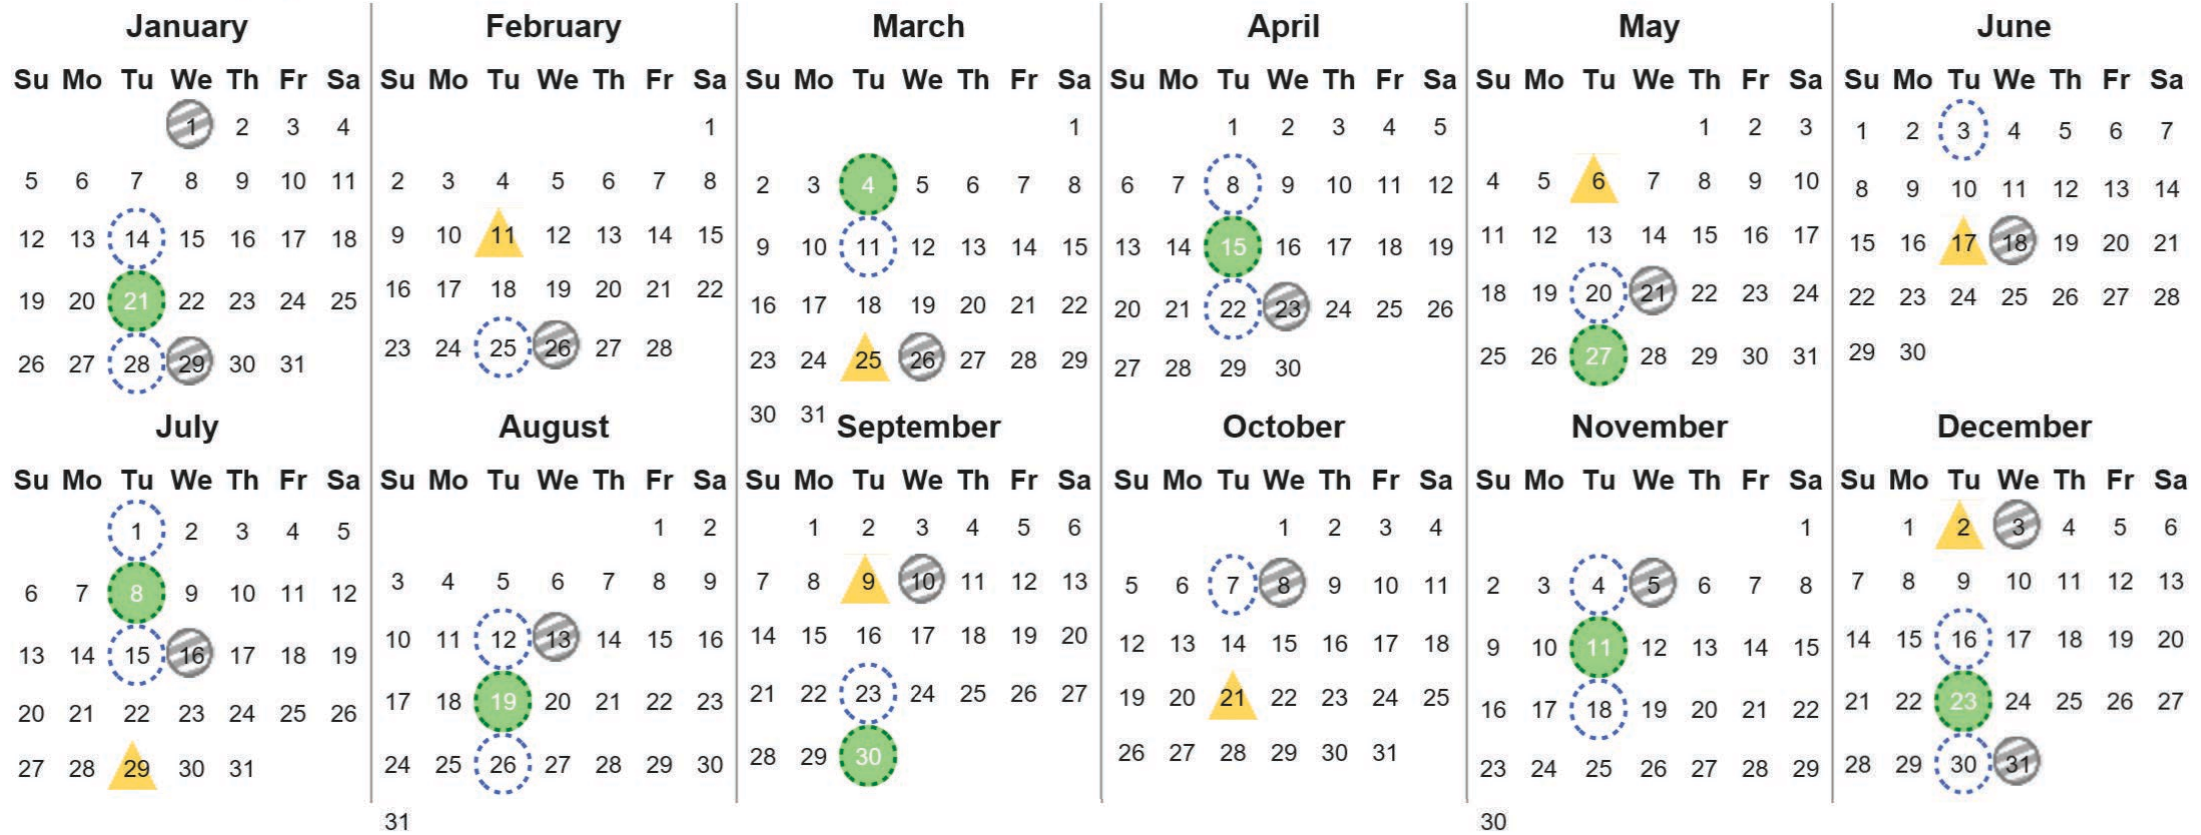

Your waste and recycling collection dates for **2025**.

 <p><b>Non-recyclable Bin</b> Only for items that cannot be recycled</p>	 <p><b>Recycling Bin</b> Paper, card &amp; cardboard • Plastic bottles, pots, tubs &amp; trays • Tins, cans &amp; empty aerosols • Cartons</p>	 <p><b>Glass Bin</b> Glass bottles &amp; jars</p>
---	---	--

Please place your bins out for collection by **6.00am** on your collection day.

  	 	 	 	 <p><b>Festive Collections</b> Check local press or website for details</p>
---	---	---	--	--