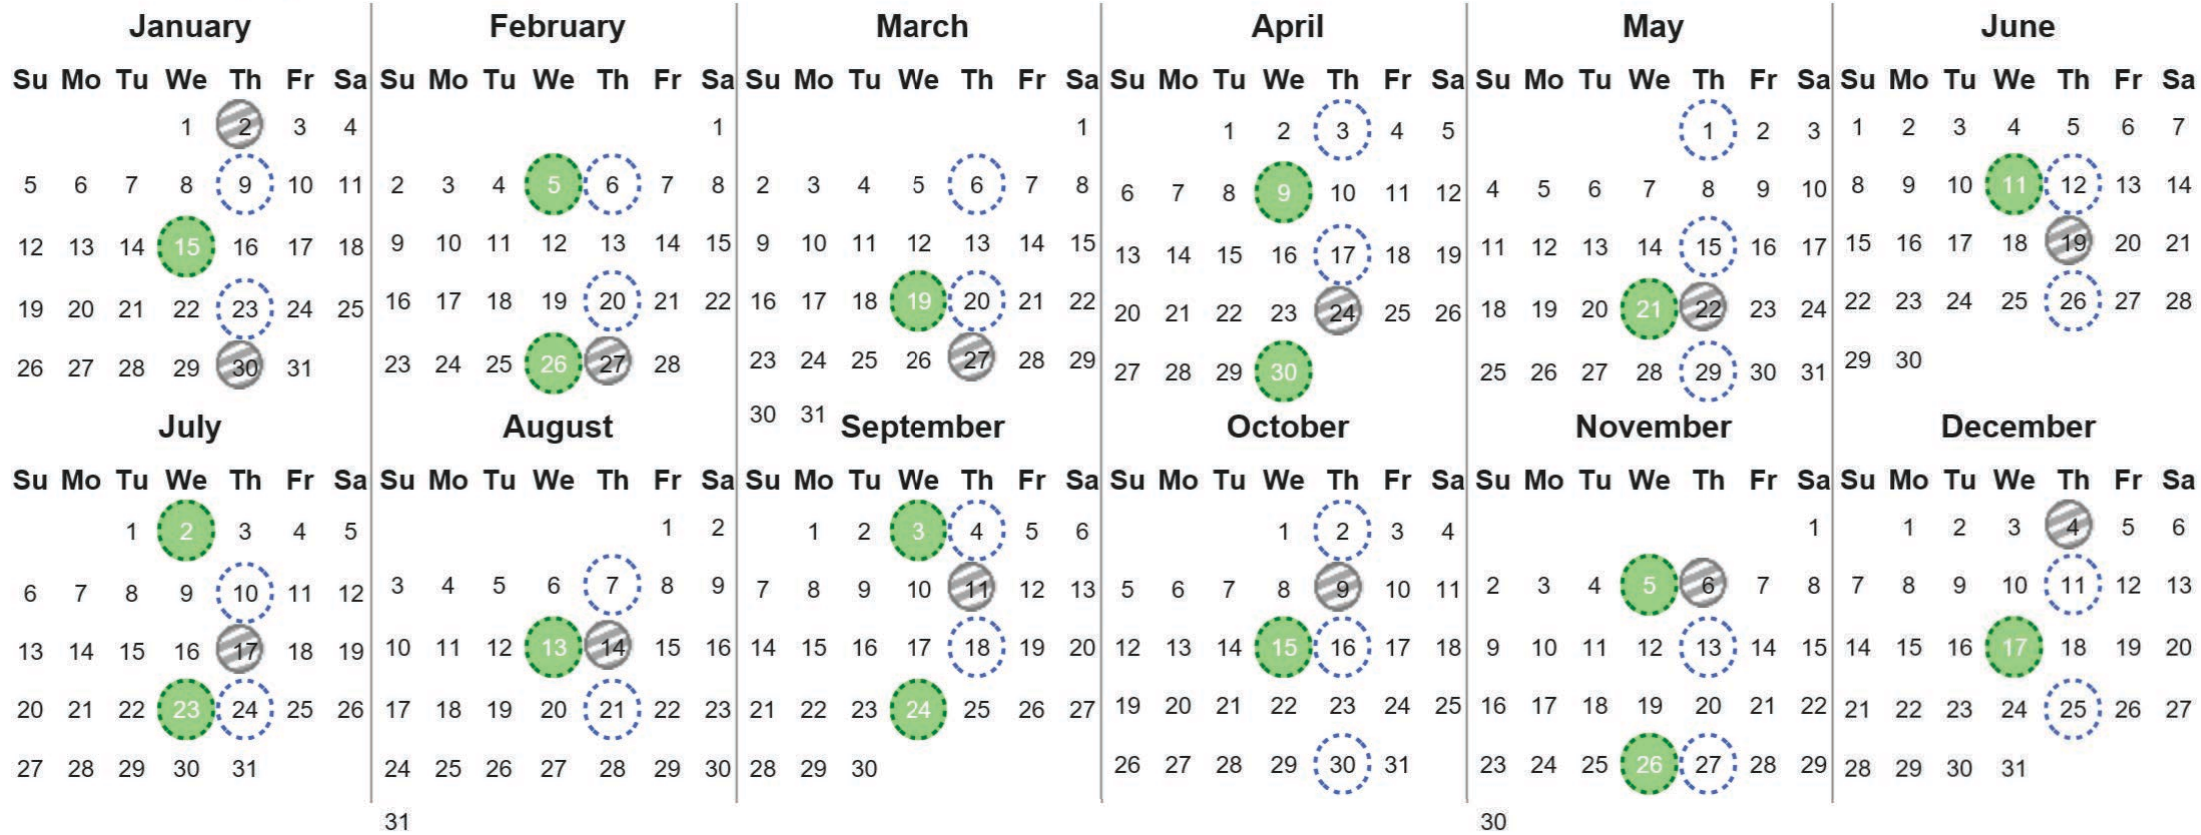

Your waste and recycling collection dates for **2025**.

 <b>Non-recyclable Bin</b> Only for items that cannot be recycled	 <b>Recycling Bin</b> Paper, card & cardboard • Plastic bottles, pots, tubs & trays • Tins, cans & empty aerosols • Cartons	 <b>Glass Bin</b> Glass bottles & jars
---	---	--

Please place your bins out for collection by **6.00am** on your collection day.

			 <b>Festive Collections</b> Check local press or website for details
---	---	---	--

Calendar Reference: MUL\_4