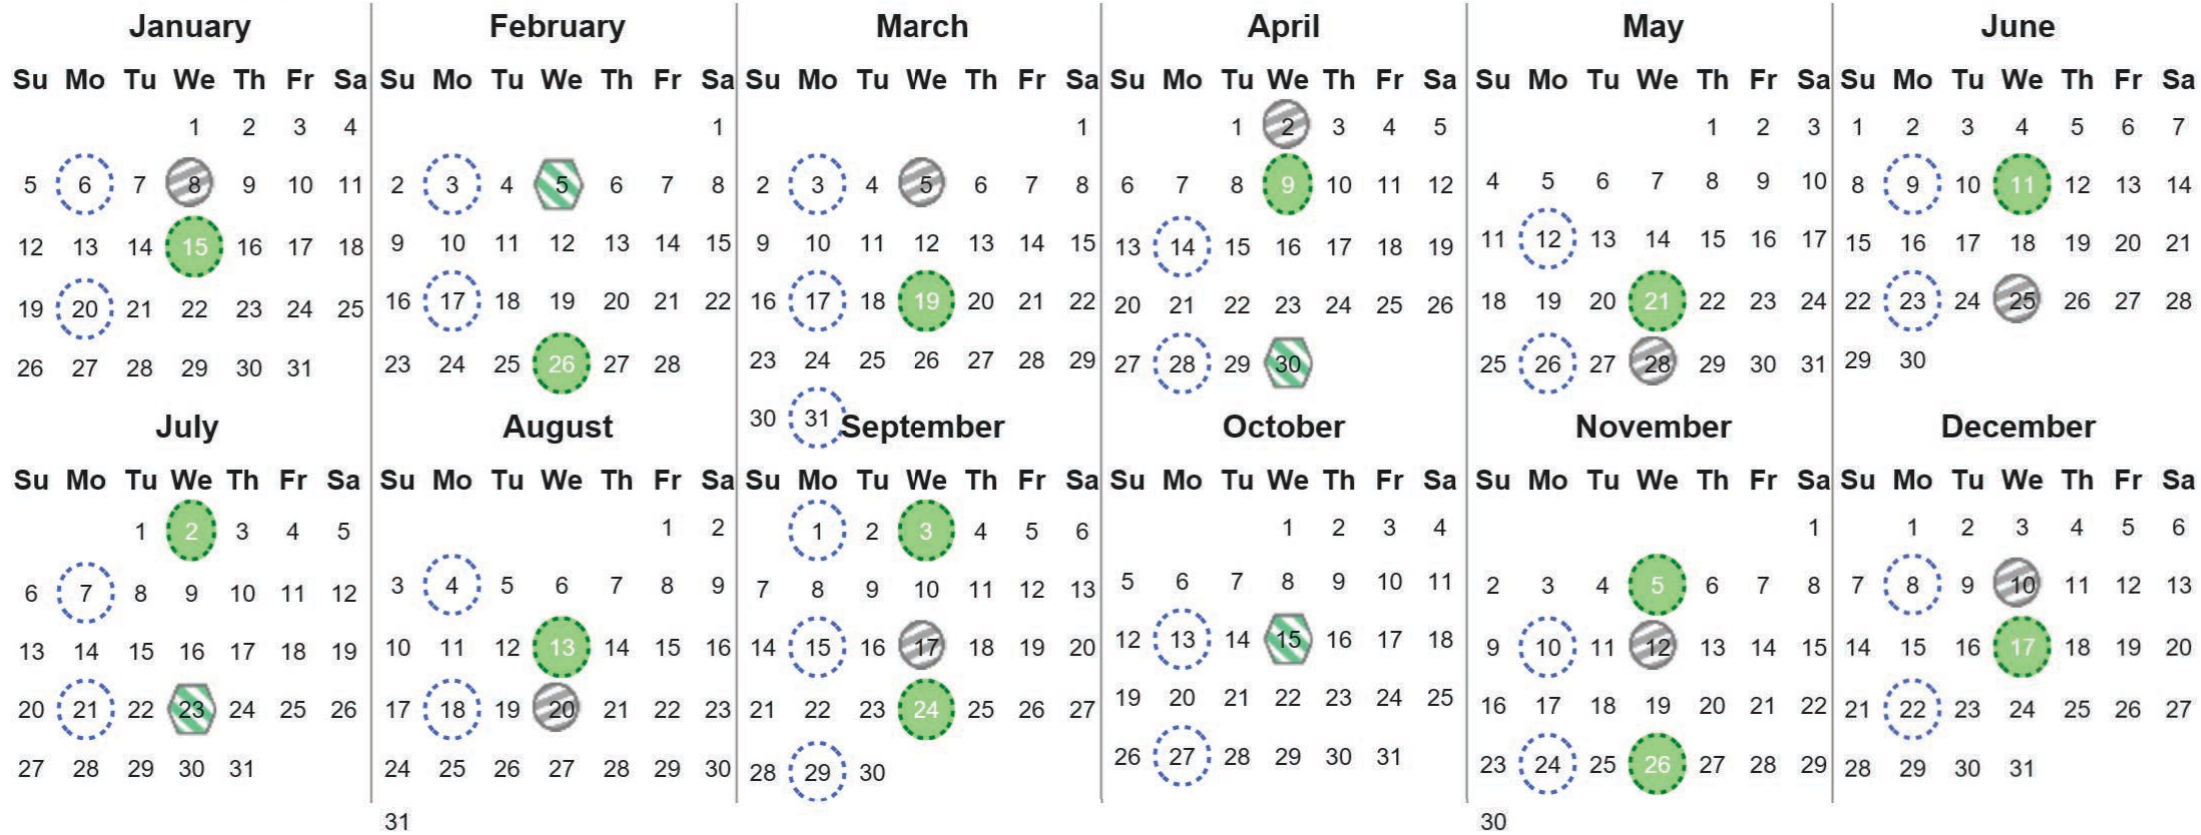

Your waste and recycling collection dates for **2025**.

 **Non-recyclable Bin**  
Only for items that cannot be recycled

 **Recycling Bin**  
Paper, card & cardboard • Plastic bottles, pots, tubs & trays • Tins, cans & empty aerosols • Cartons

 **Glass Bin**  
Glass bottles & jars

Please place your bins out for collection by **6.00am** on your collection day.

 **Festive Collections**  
Check local press or website for details