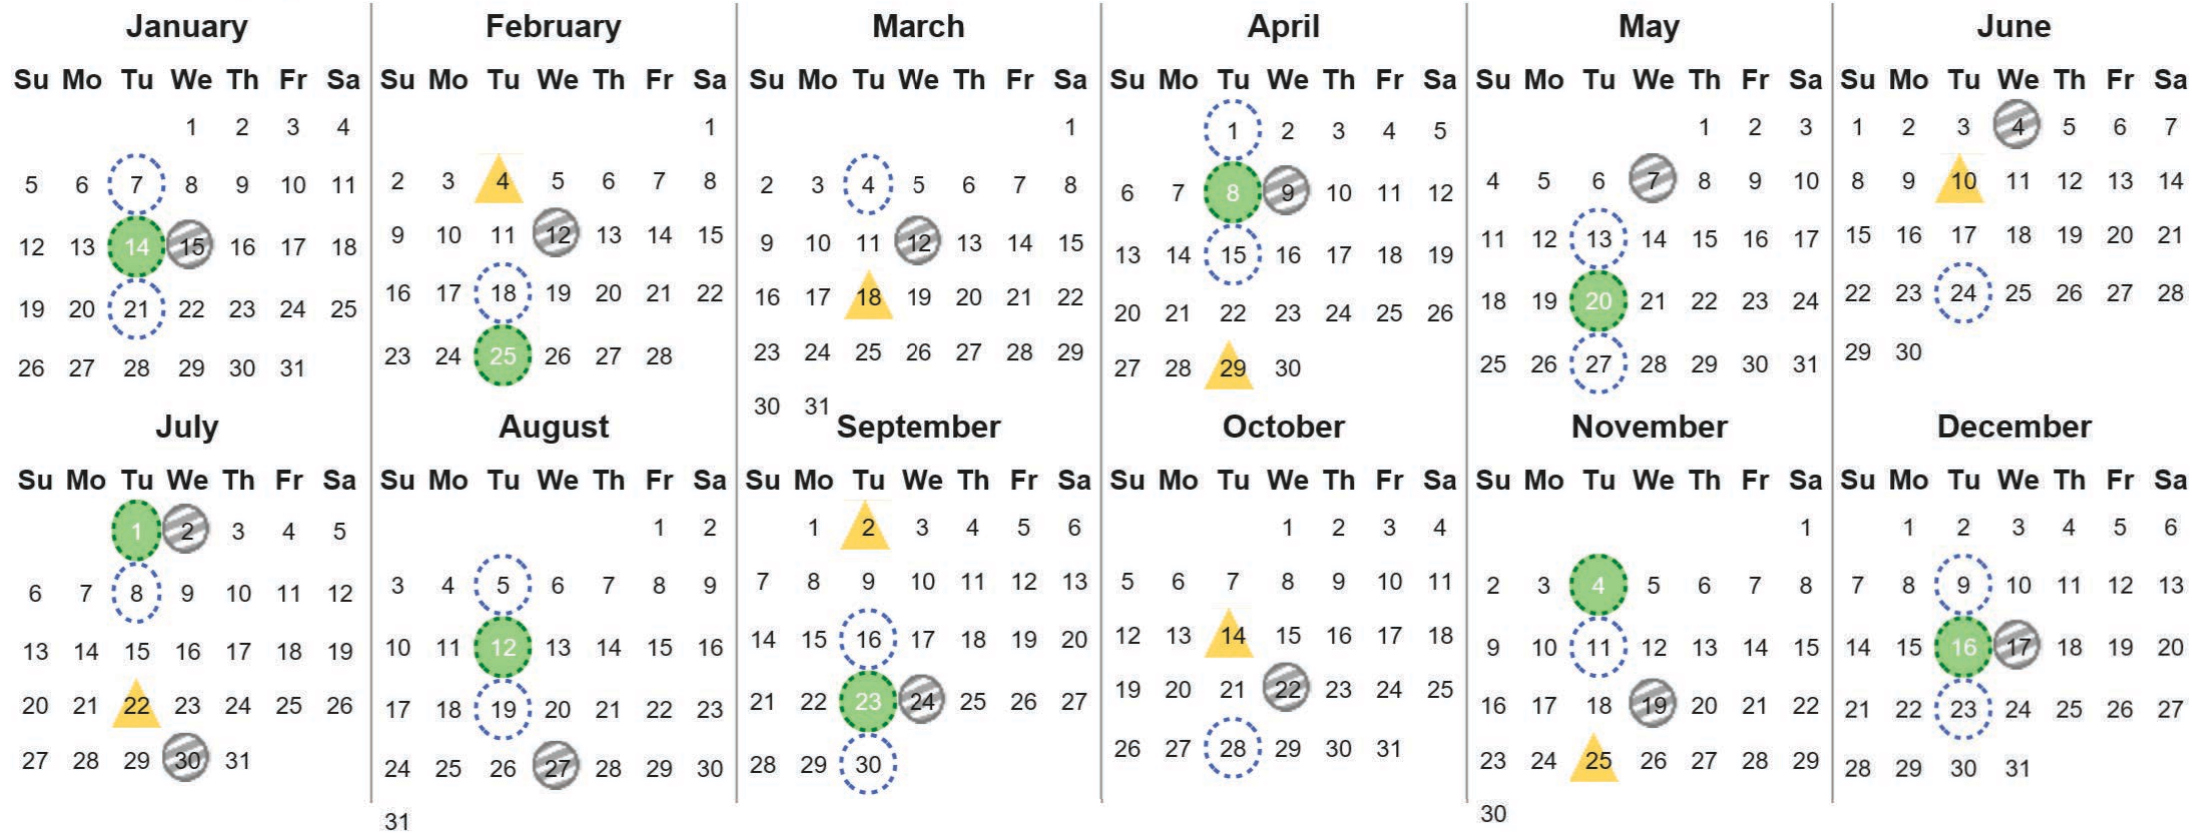

Your waste and recycling collection dates for **2025**.

 <b>Non-recyclable Bin</b> Only for items that cannot be recycled	 <b>Recycling Bin</b> Paper, card & cardboard • Plastic bottles, pots, tubs & trays • Tins, cans & empty aerosols • Cartons	 <b>Glass Bin</b> Glass bottles & jars
---	---	--

Please place your bins out for collection by **6.00am** on your collection day.

			 <b>Festive Collections</b> Check local press or website for details
---	---	---	--