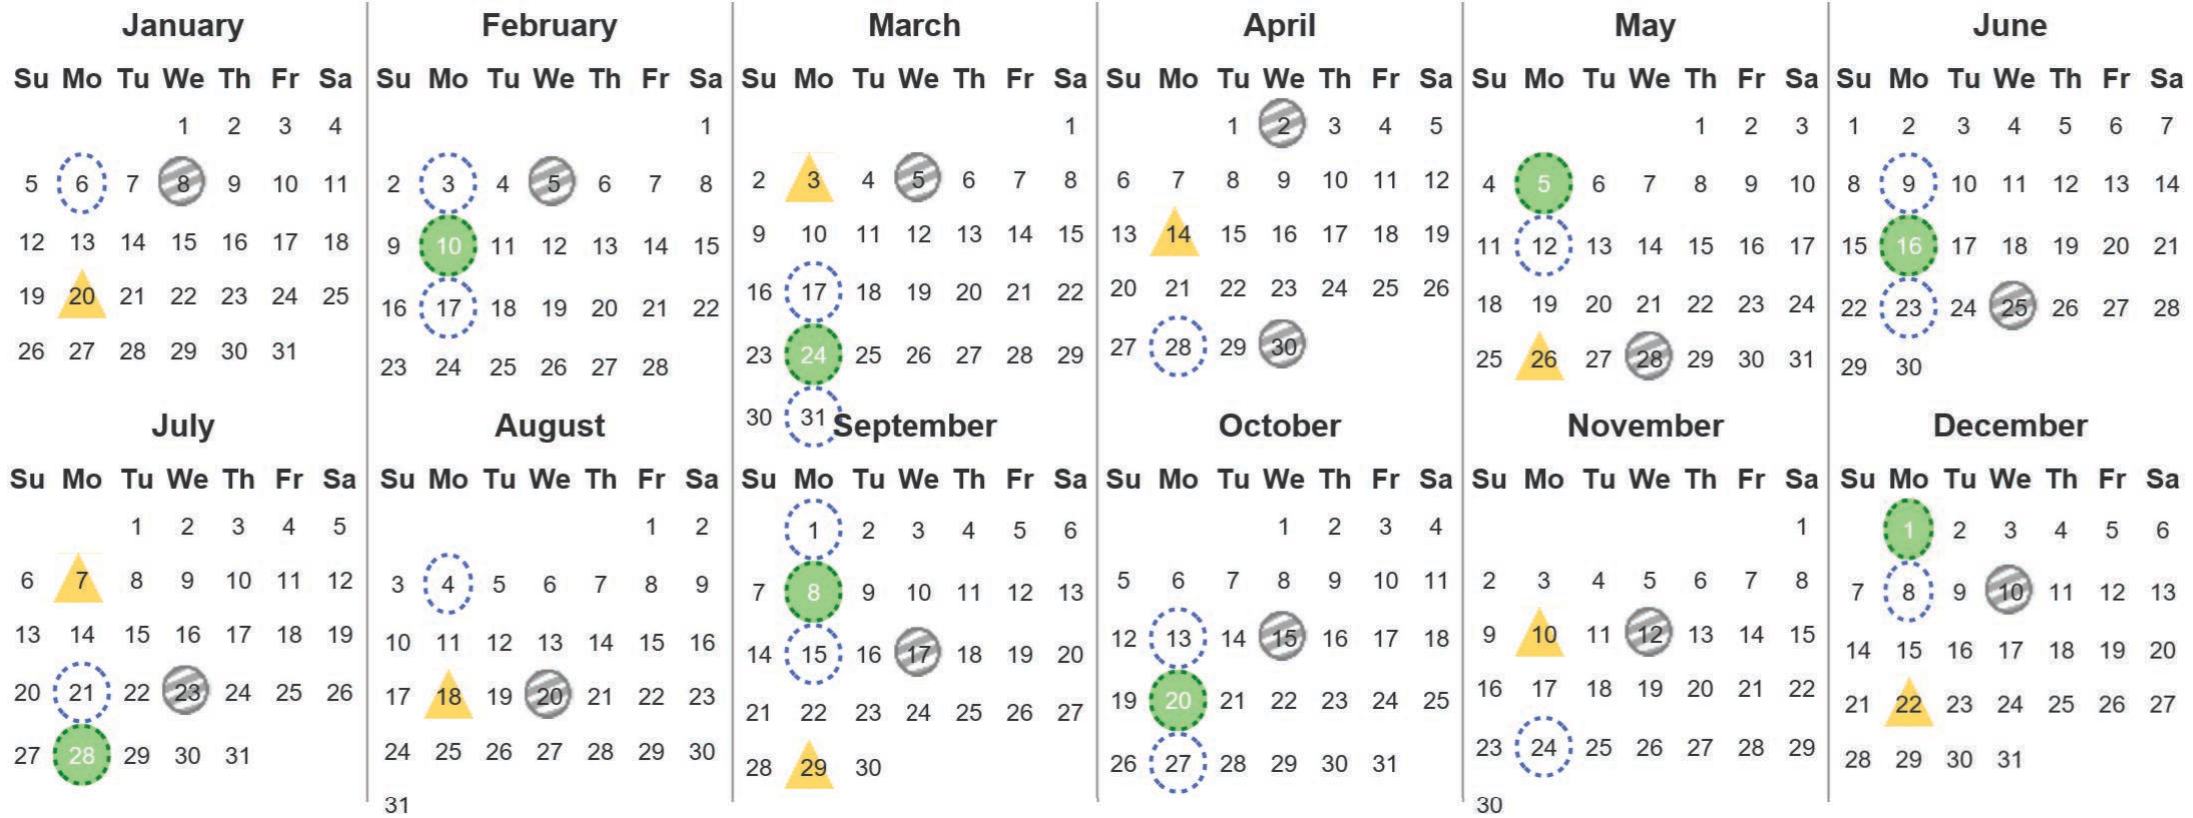

Your waste and recycling collection dates for **2025**.

 Non-recyclable Bin Only for items that cannot be recycled	 Recycling Bin Paper, card & cardboard • Plastic bottles, pots, tubs & trays • Tins, cans & empty aerosols • Cartons	 Glass Bin Glass bottles & jars
---	---	--

Please place your bins out for collection by **6.00AM** on your collection day.

 	 	 	 	 	 Festive Collections Check local press or website for details
---	---	---	---	--	--