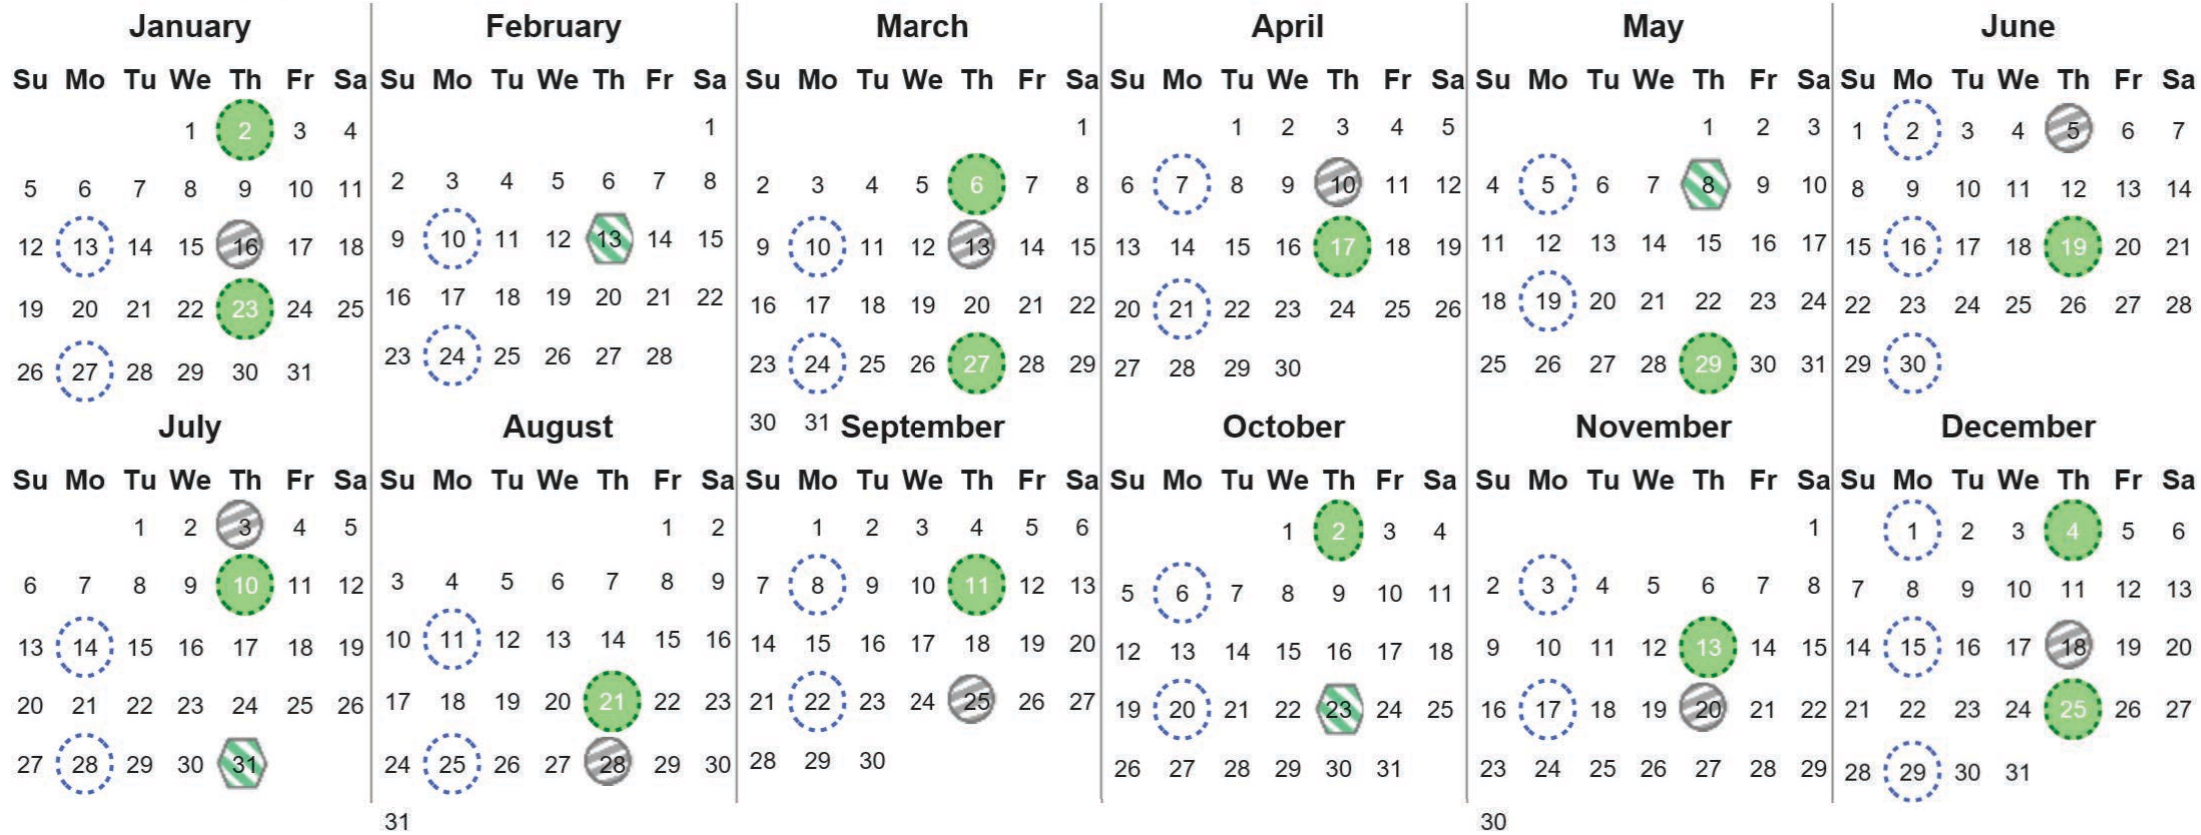

Your waste and recycling collection dates for **2025**.

 Non-recyclable Bin Only for items that cannot be recycled	 Recycling Bin Paper, card & cardboard • Plastic bottles, pots, tubs & trays • Tins, cans & empty aerosols • Cartons	 Glass Bin Glass bottles & jars
---	---	--

Please place your bins out for collection by **6.00am** on your collection day.

				 Festive Collections Check local press or website for details
---	---	---	---	--