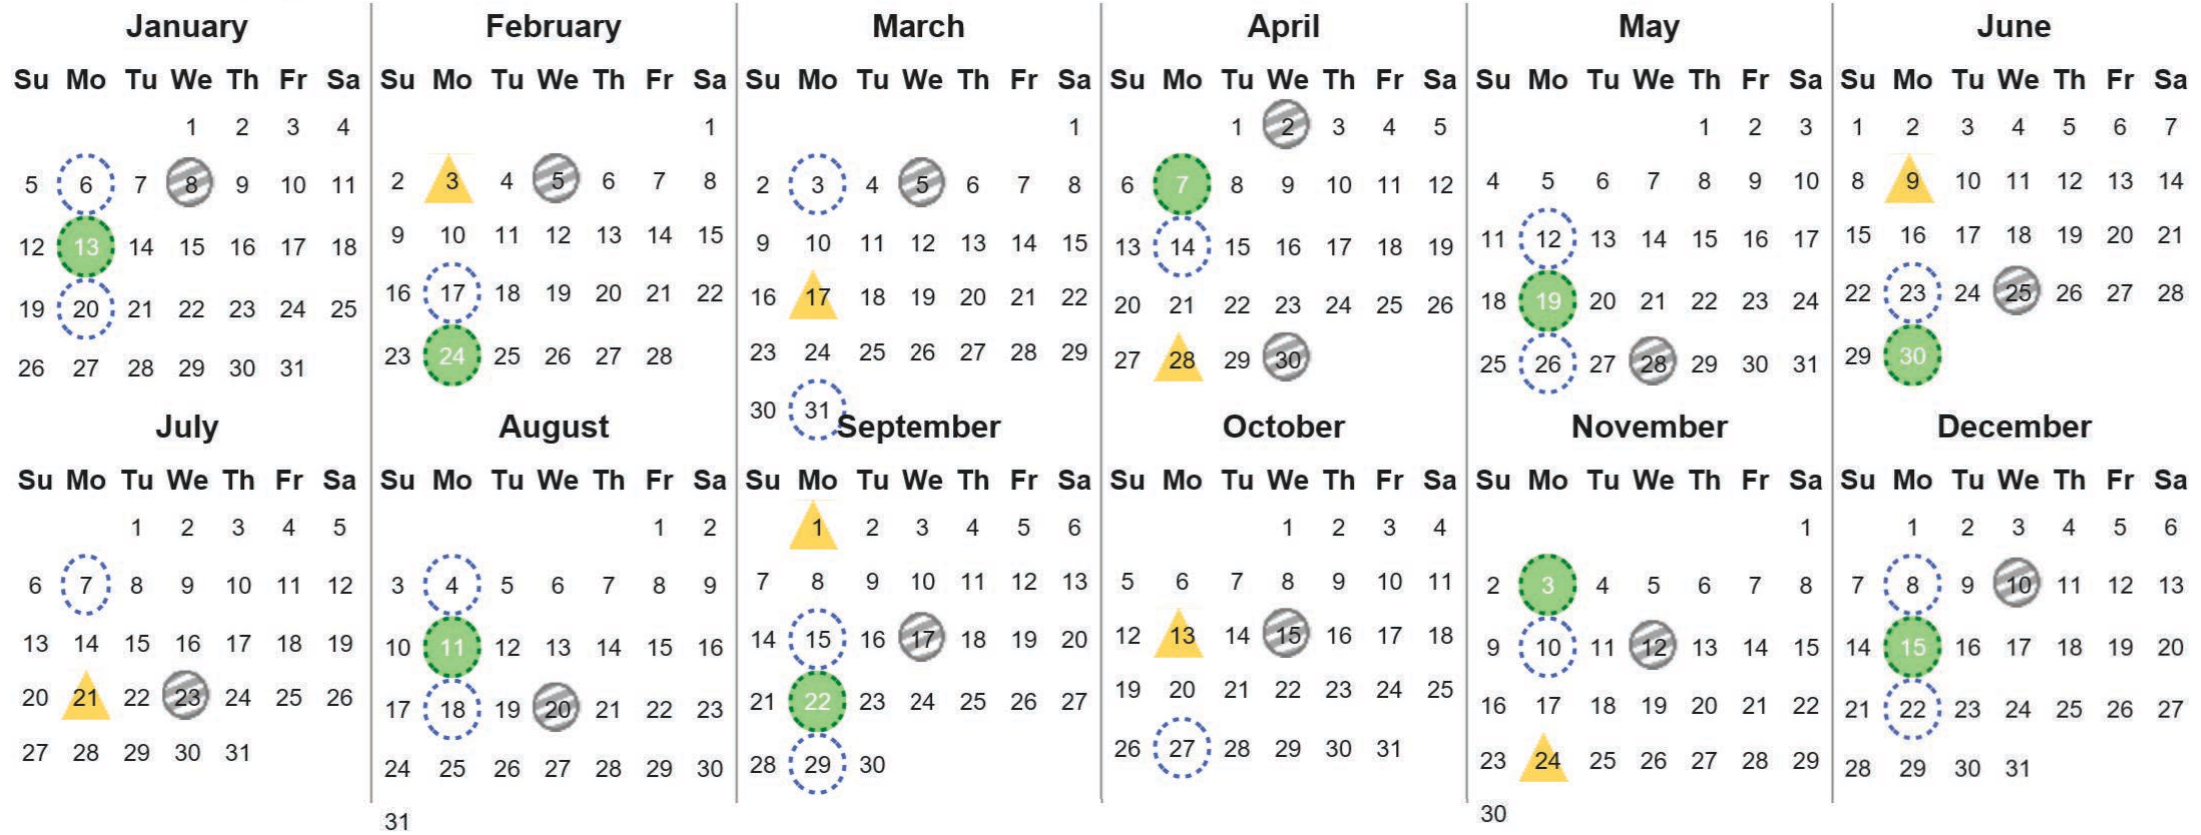

Your waste and recycling collection dates for **2025**.

 <p>Non-recyclable Bin Only for items that cannot be recycled</p>	 <p>Recycling Bin Paper, card & cardboard • Plastic bottles, pots, tubs & trays • Tins, cans & empty aerosols • Cartons</p>	 <p>Glass Bin Glass bottles & jars</p>
---	---	--

Please place your bins out for collection by **6.00am** on your collection day.

  	 	 	 	 <p>Festive Collections Check local press or website for details</p>
---	---	---	--	--