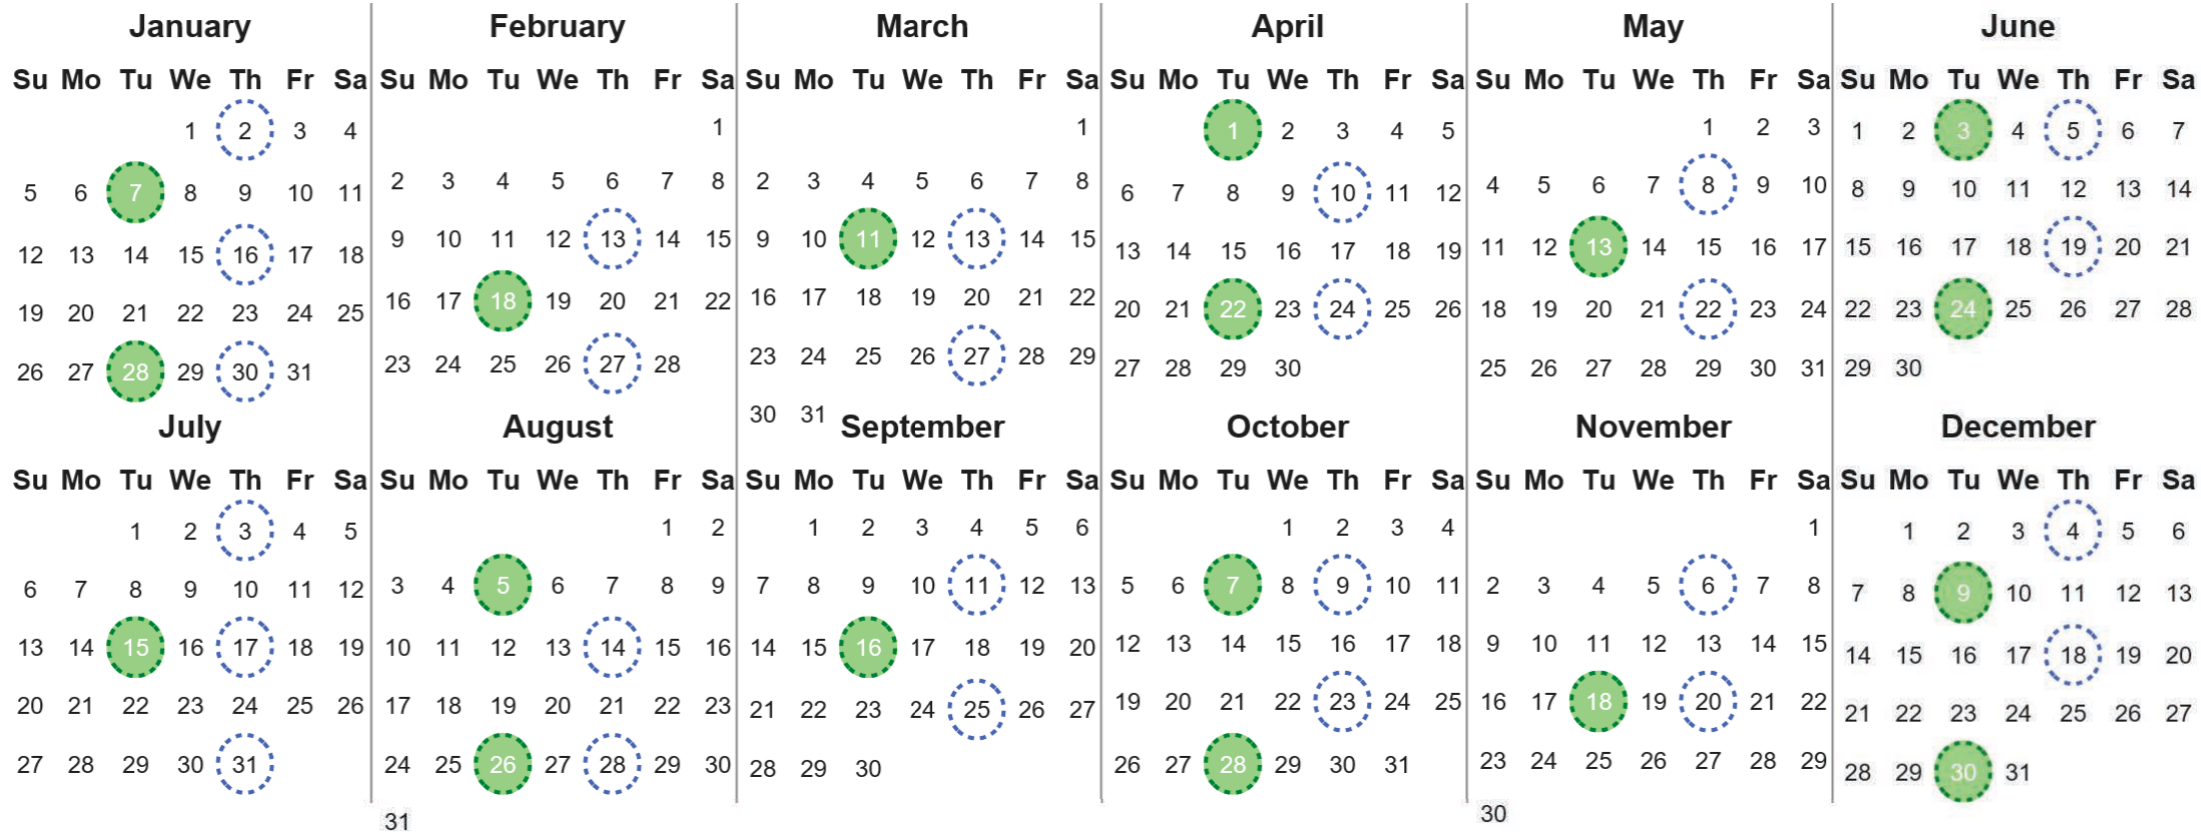

Your waste and recycling collection dates for **2025**.

**Non-recyclable Bin**  
Only for items that cannot be recycled

**Recycling Bin**  
Paper, card & cardboard • Plastic bottles, pots, tubs & trays • Tins, cans & empty aerosols • Cartons

Please place your bins out for collection **by 7.00am on your collection day.**

**Festive Collections**  
Check local press or website for details