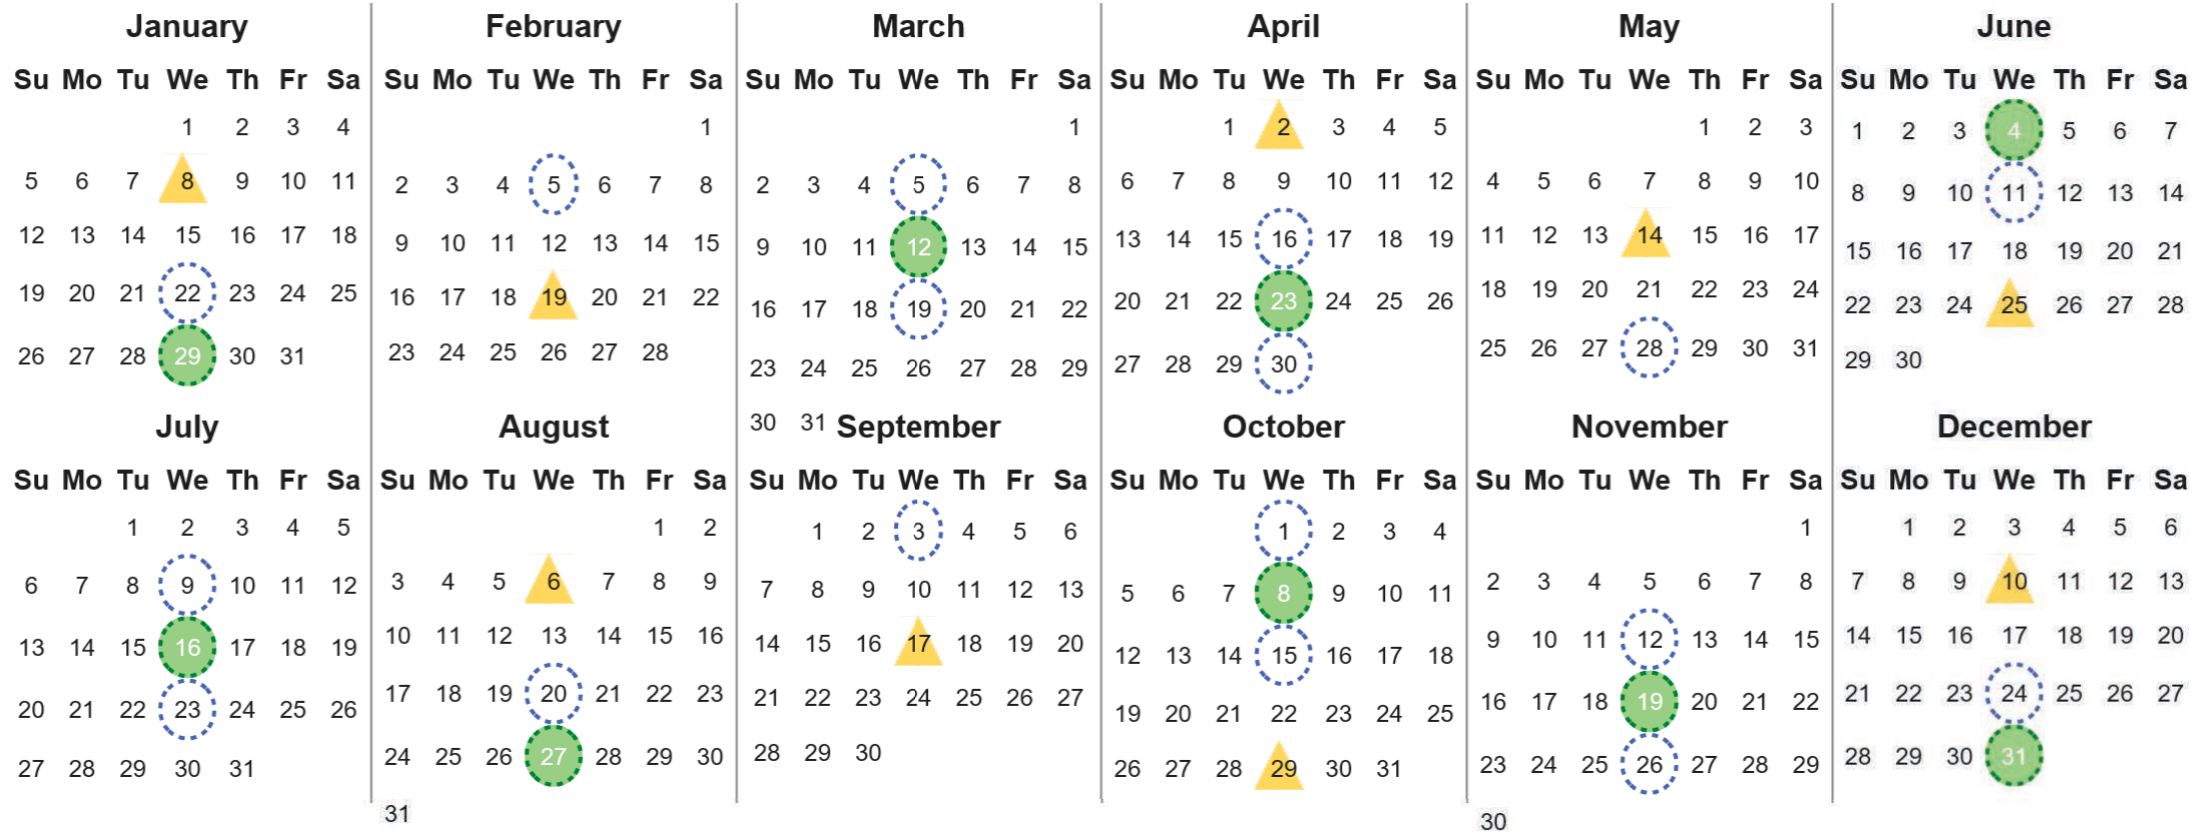

Your waste and recycling collection dates for **2025**.

Non-recyclable Bin
Only for items that cannot be recycled

Recycling Bin
Paper, card & cardboard • Plastic bottles, pots, tubs & trays • Tins, cans & empty aerosols • Cartons

Please place your bins out for collection **by 7.00am** on your collection day.

Festive Collections
Check local press or website for details