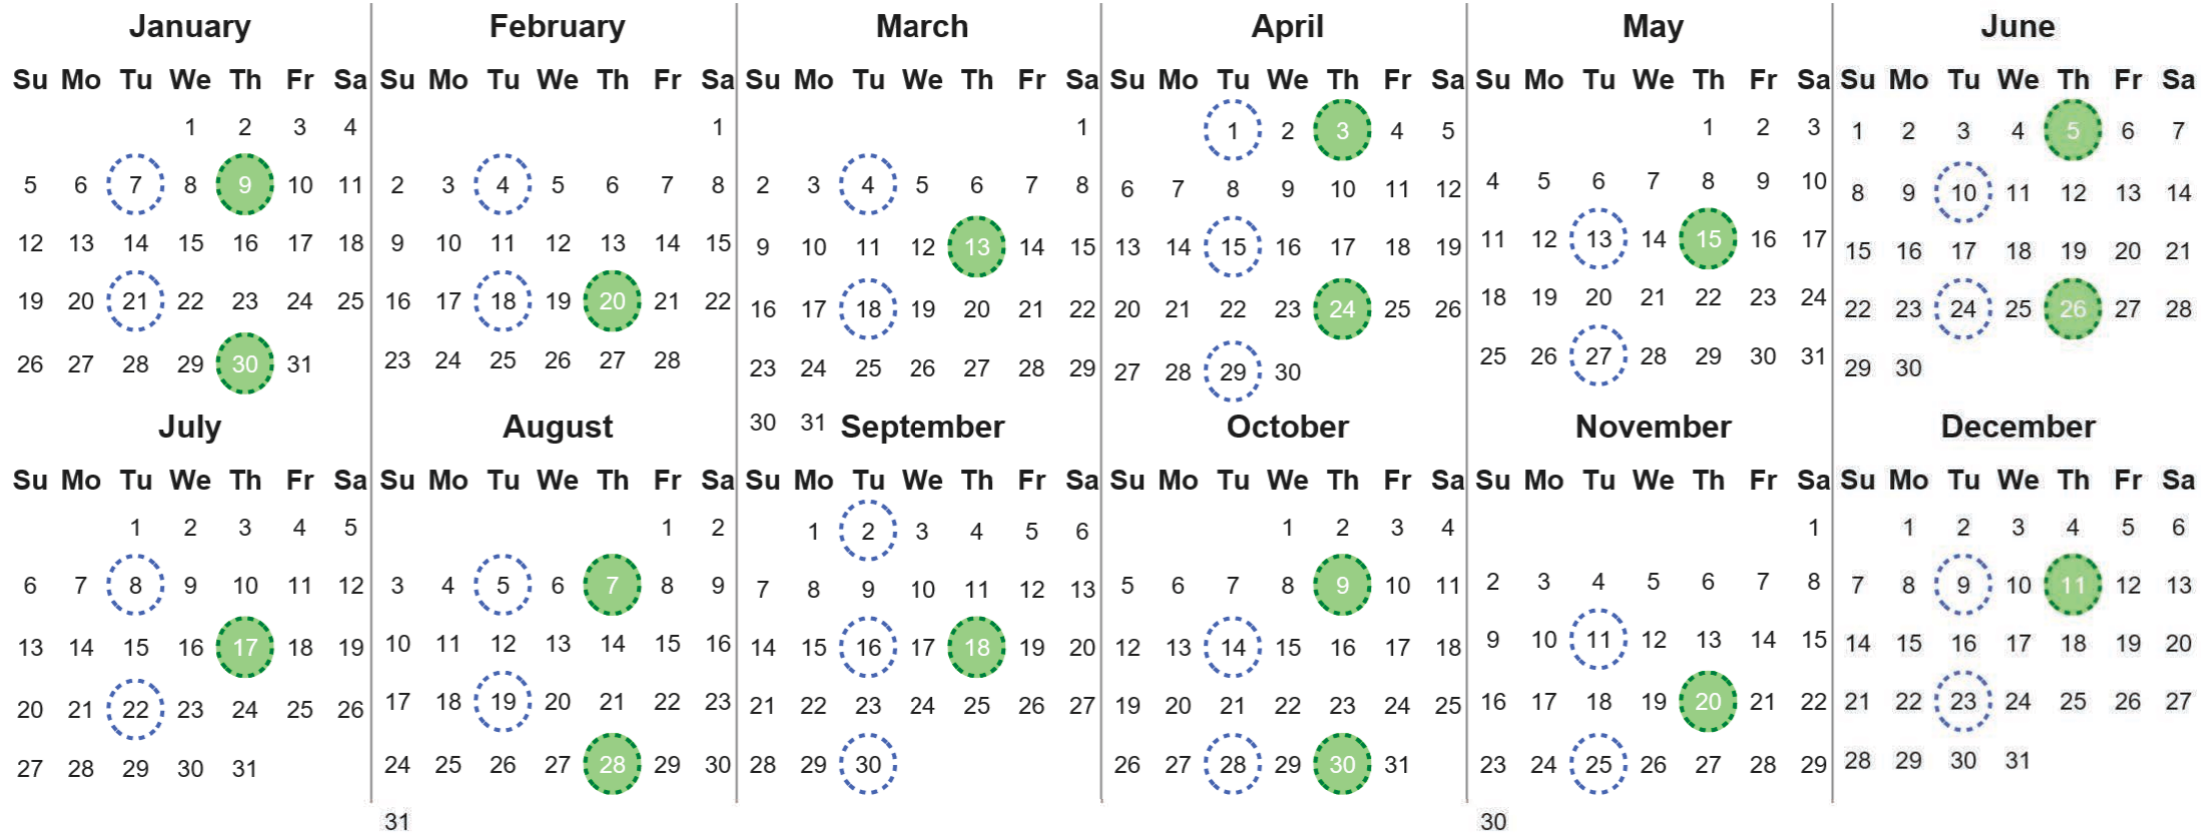

Your waste and recycling collection dates for **2025**.

 Non-recyclable Bin Only for items that cannot be recycled	 Recycling Bin Paper, card & cardboard • Plastic bottles, pots, tubs & trays • Tins, cans & empty aerosols • Cartons
---	---

Please place your bins out for collection by 7.00am on your collection day.

 	 	 Festive Collections Check local press or website for details
---	---	--

Calendar Reference: MA07