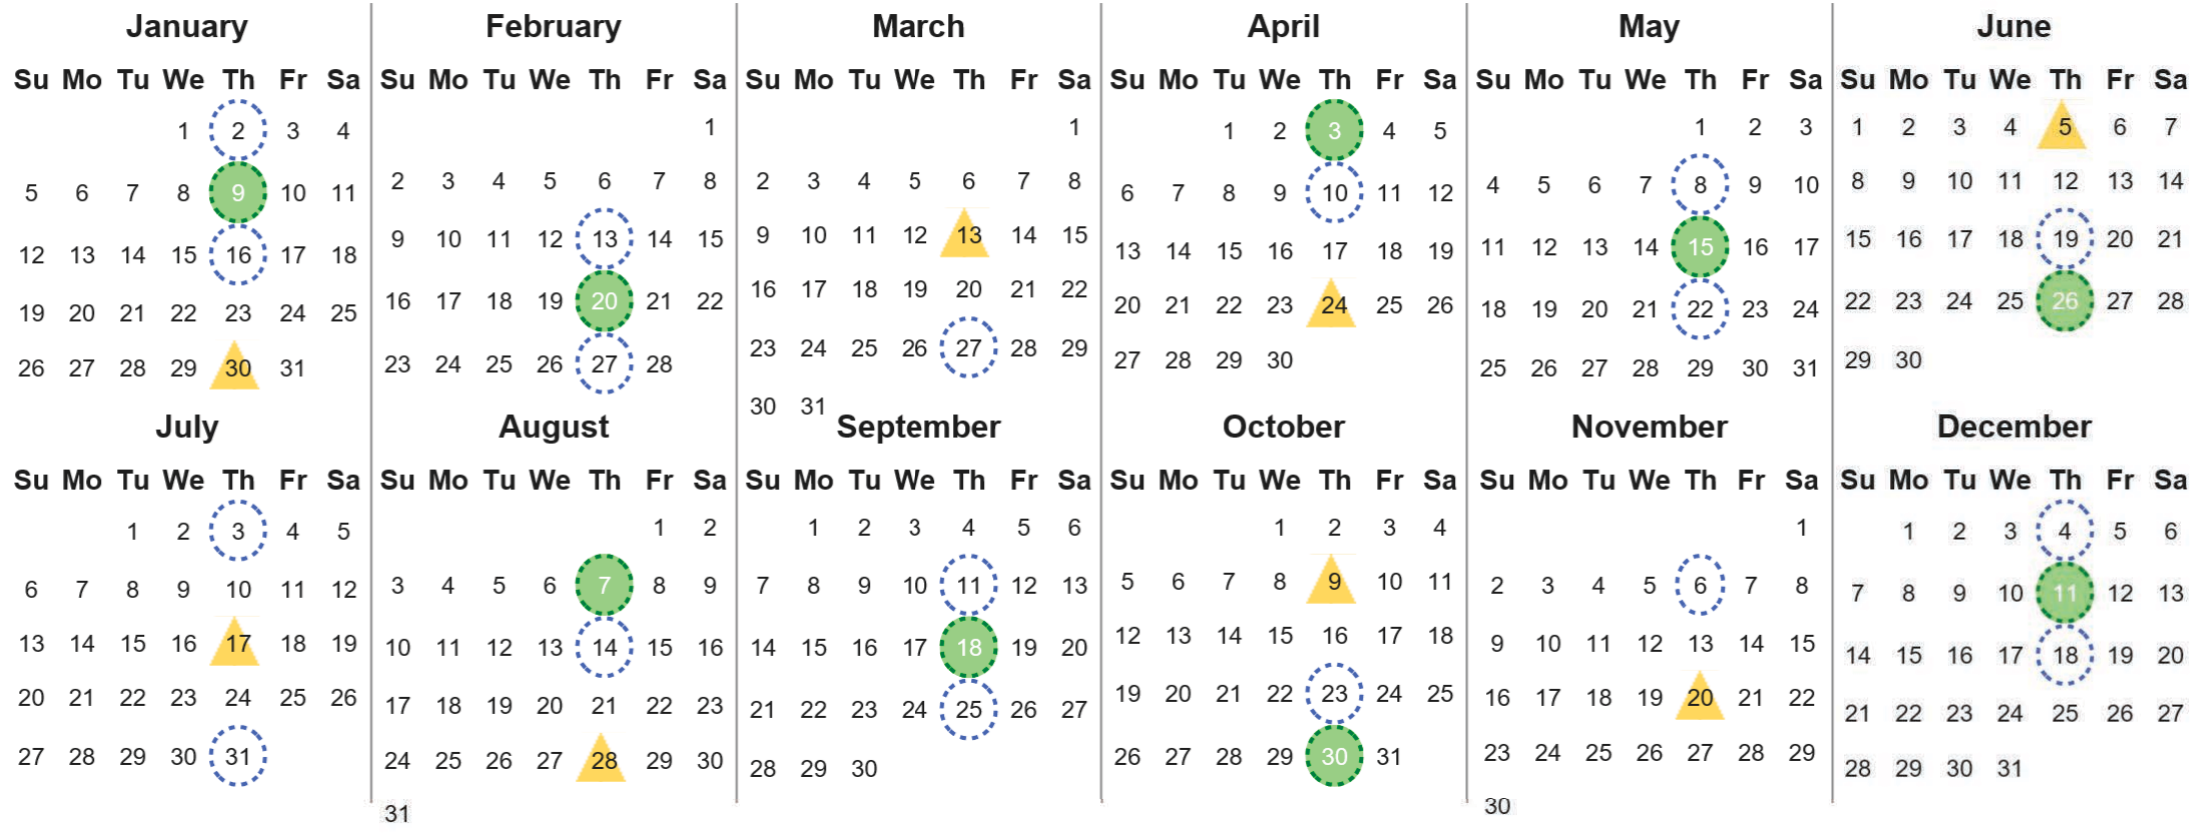

Your waste and recycling collection dates for **2025**.

 Non-recyclable Bin Only for items that cannot be recycled	 Recycling Bin Paper, card & cardboard • Plastic bottles, pots, tubs & trays • Tins, cans & empty aerosols • Cartons
---	---

Please place your bins out for collection by 7.00am on your collection day.

  	 	 
---	---	---

Festive Collections
 Check local press or website for details