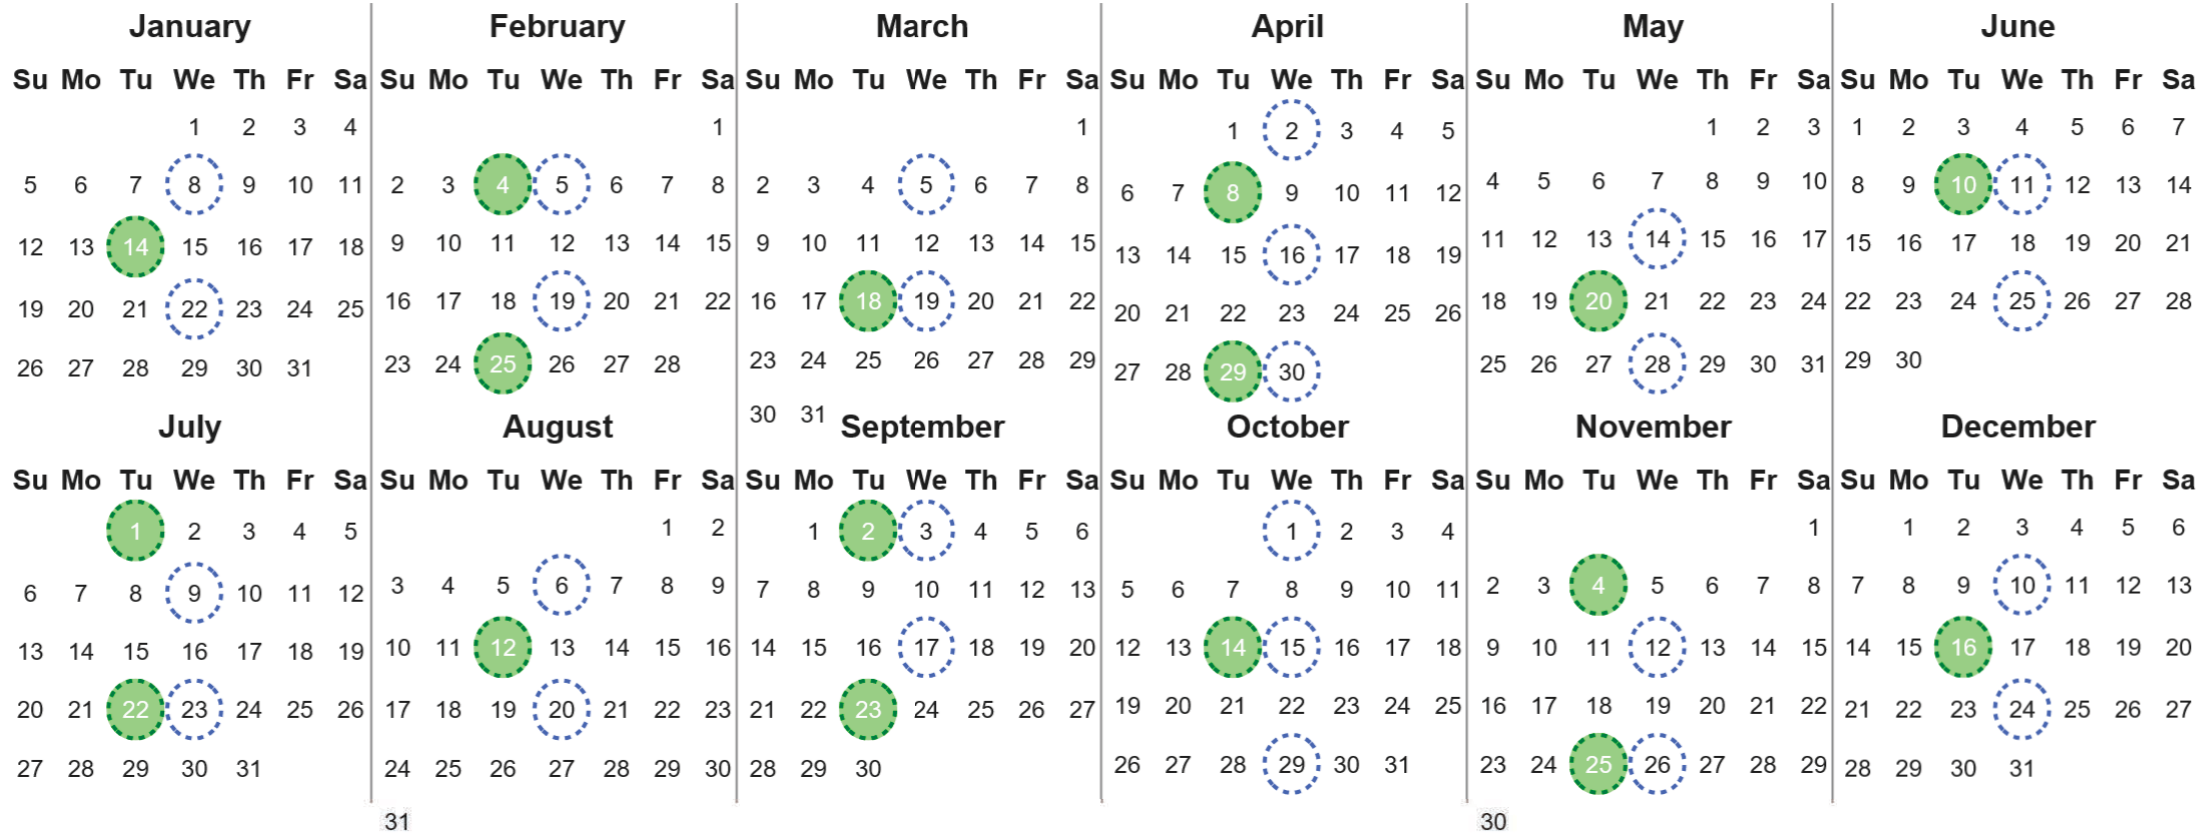

Your waste and recycling collection dates for **2025**.

 Non-recyclable Bin Only for items that cannot be recycled	 Recycling Bin Paper, card & cardboard • Plastic bottles, pots, tubs & trays • Tins, cans & empty aerosols • Cartons
---	---

Please place your bins out for collection by 7.00am on your collection day.

 	 	 Festive Collections Check local press or website for details
---	---	--

Calendar Reference: MA05