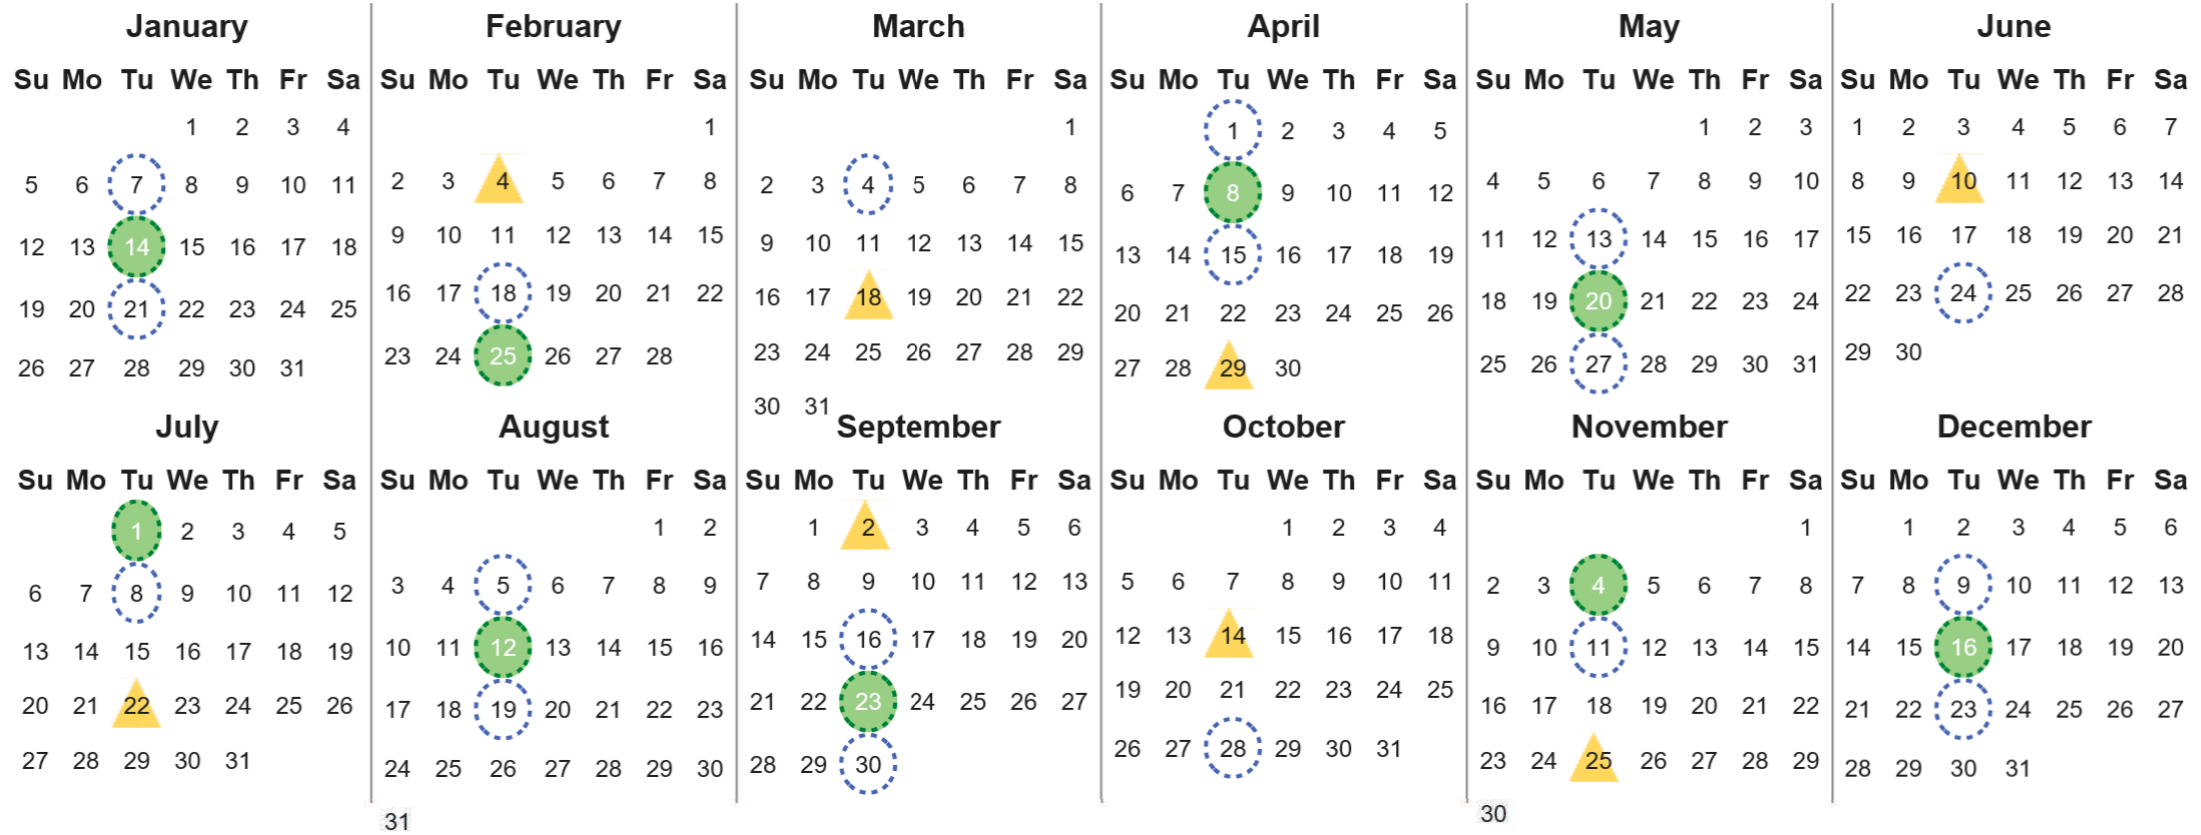

Your waste and recycling collection dates for **2025**.

 <p><b>Non-recyclable Bin</b> Only for items that cannot be recycled</p>	 <p><b>Recycling Bin</b> Paper, card &amp; cardboard • Plastic bottles, pots, tubs &amp; trays • Tins, cans &amp; empty aerosols • Cartons</p>
---	---

Please place your bins out for collection **by 7.00am** on your collection day.

  	 	 
---	---	---

 **Festive Collections**  
Check local press or website for details