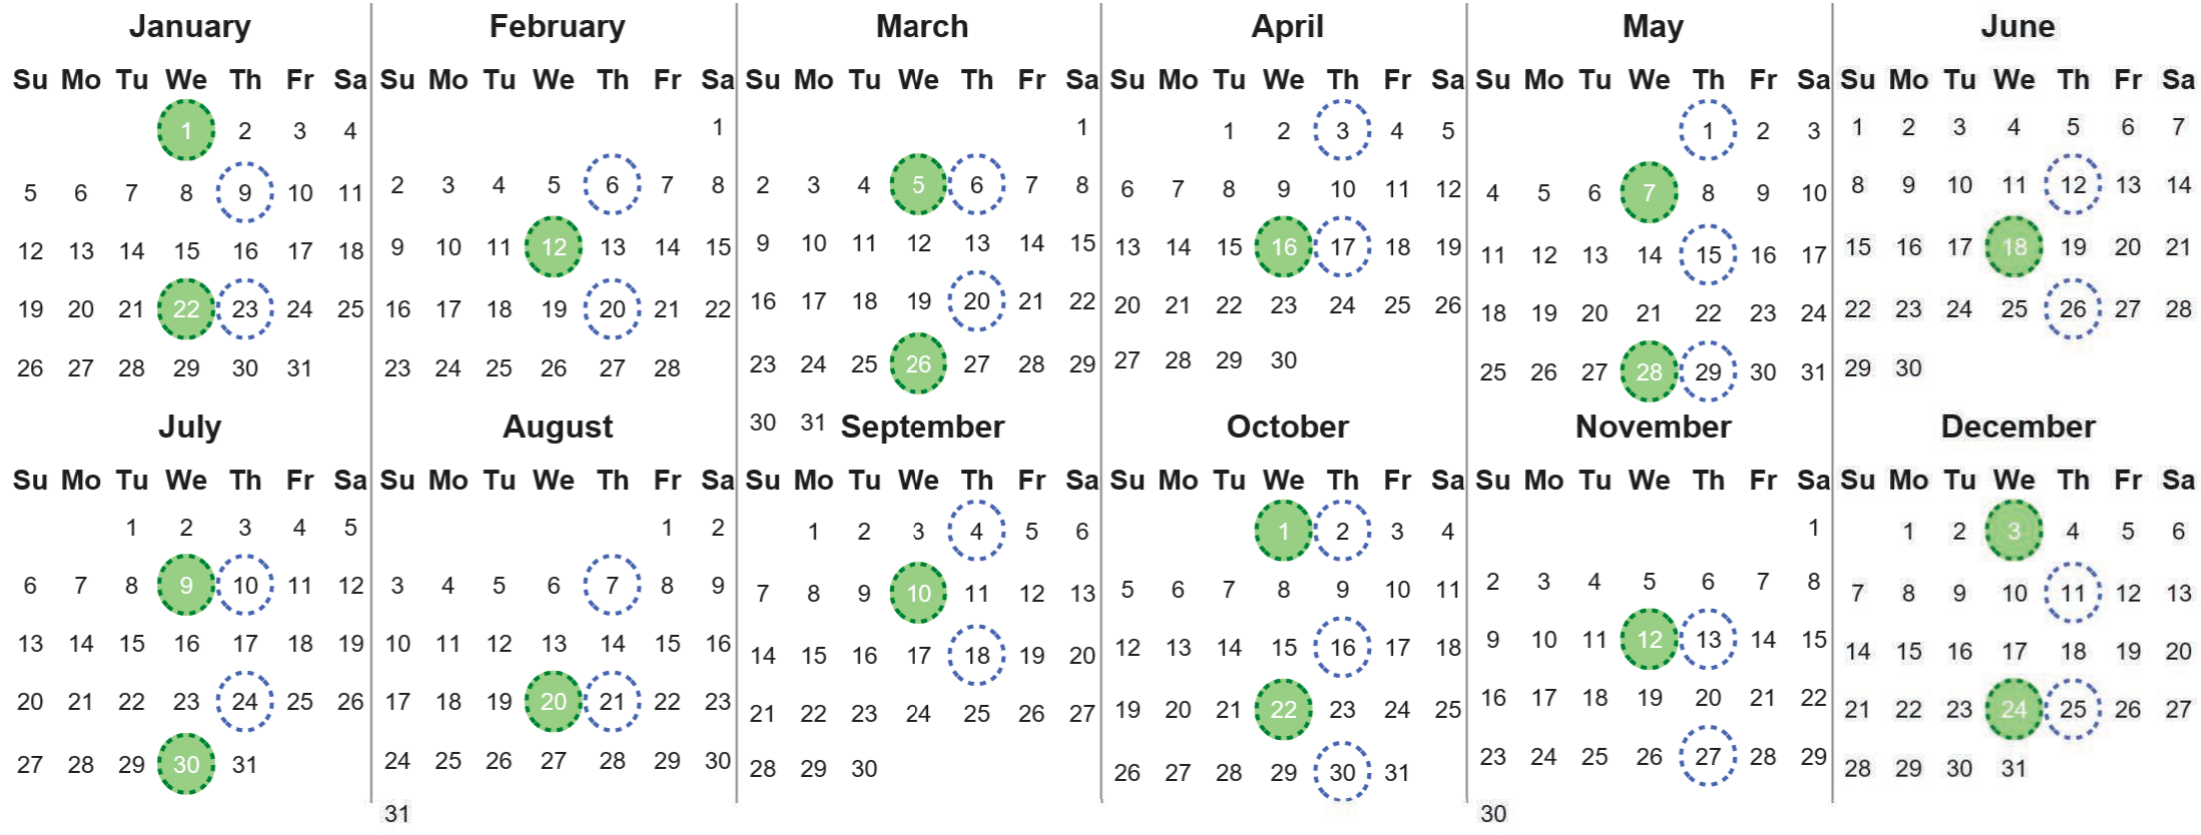

Your waste and recycling collection dates for **2025**.

Non-recyclable Bin
Only for items that cannot be recycled

Recycling Bin
Paper, card & cardboard • Plastic bottles, pots, tubs & trays • Tins, cans & empty aerosols • Cartons

Please place your bins out for collection **by 7.00am on your collection day.**

Festive Collections
Check local press or website for details

Calendar Reference: MA03