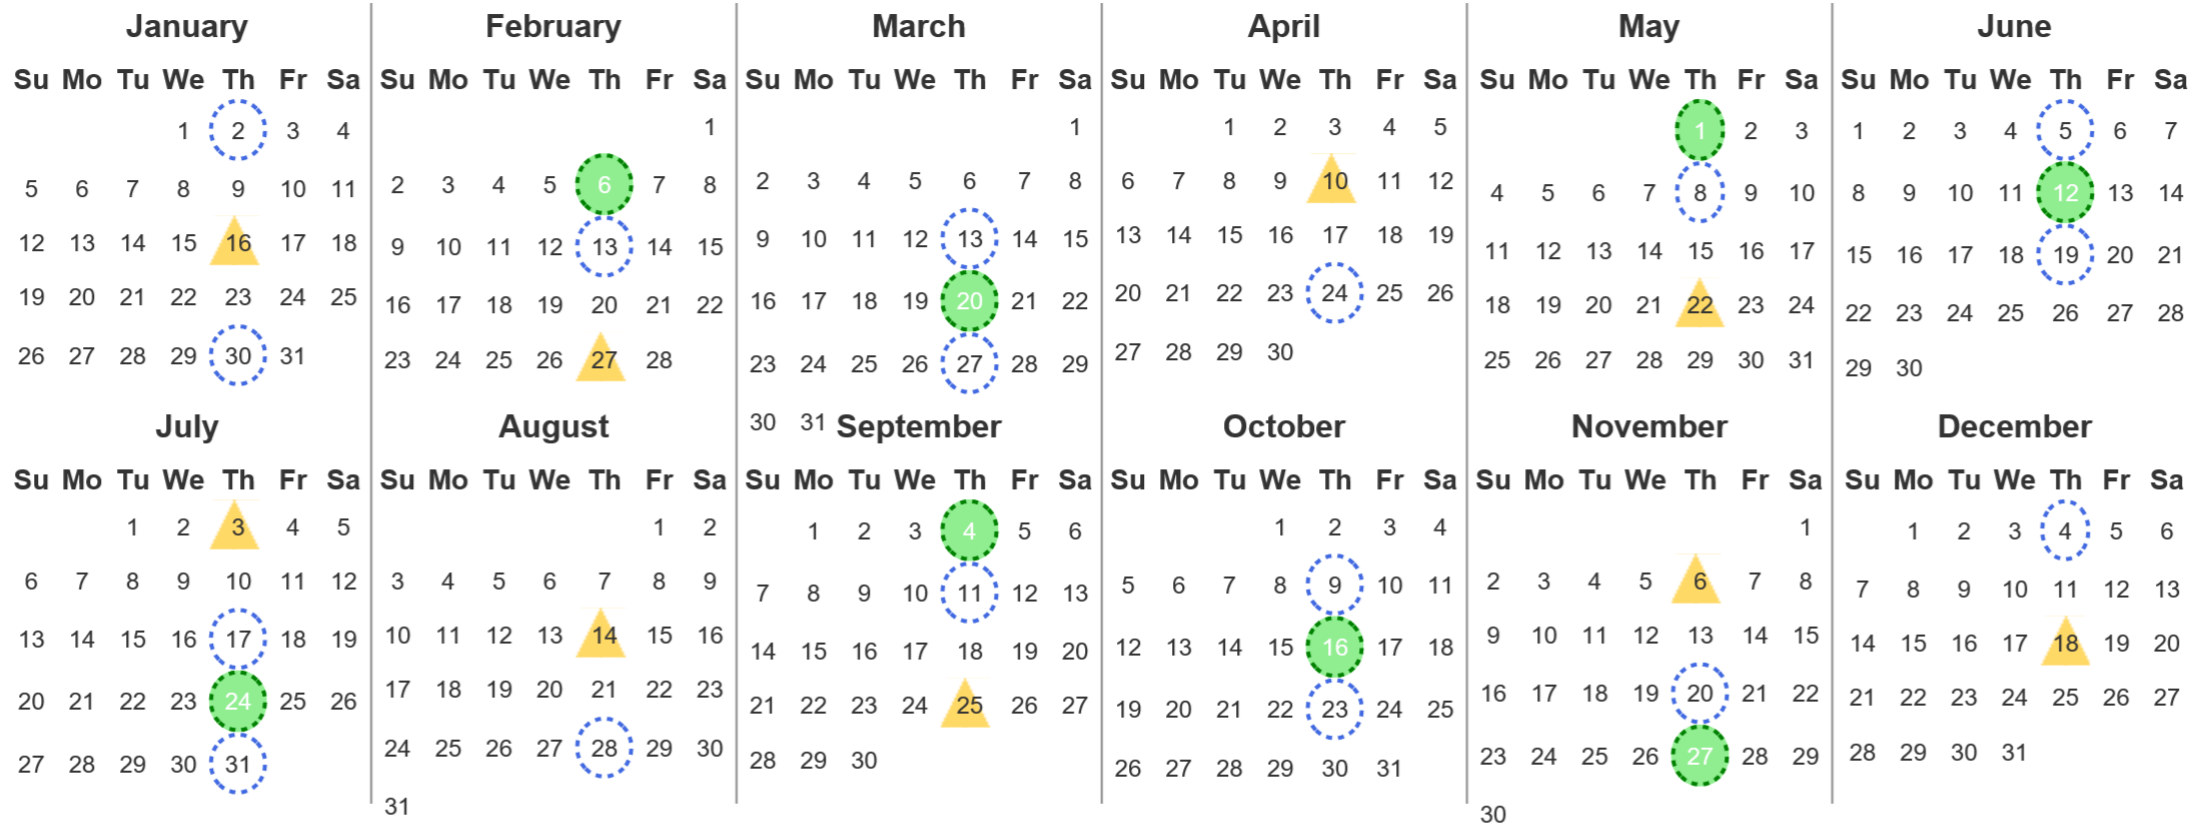

Your waste and recycling collection dates for **2025**.

	Non-recyclable Bin Only for items that cannot be recycled		Recycling Bin Paper, card & cardboard • Plastic bottles, pots, tubs & trays • Tins, cans & empty aerosols • Cartons
---	---	---	---

Please place your bins out for collection **by 7.00am** on your collection day.

						
---	---	---	---	---	---	---

 **Festive Collections**
Check local press or website for details