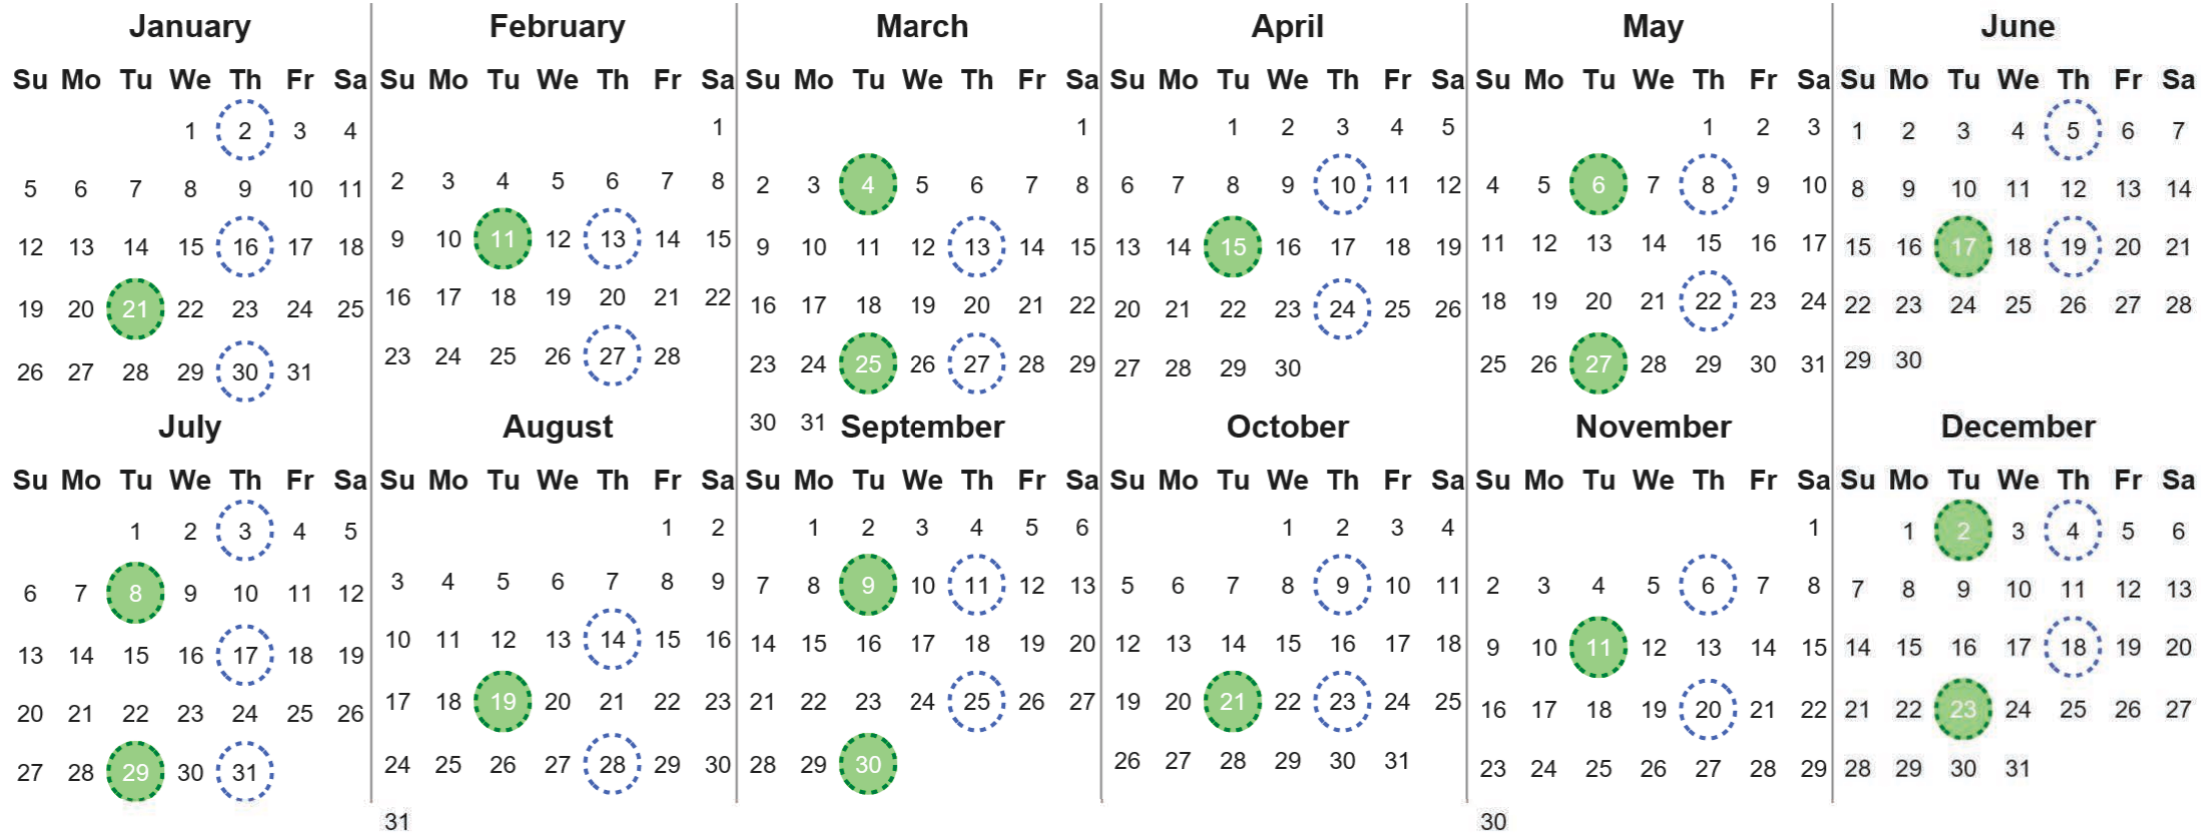

Your waste and recycling collection dates for **2025**.

Non-recyclable Bin
Only for items that cannot be recycled

Recycling Bin
Paper, card & cardboard • Plastic bottles, pots, tubs & trays • Tins, cans & empty aerosols • Cartons

Please place your bins out for collection **by 7.00am** on your collection day.

Festive Collections
Check local press or website for details