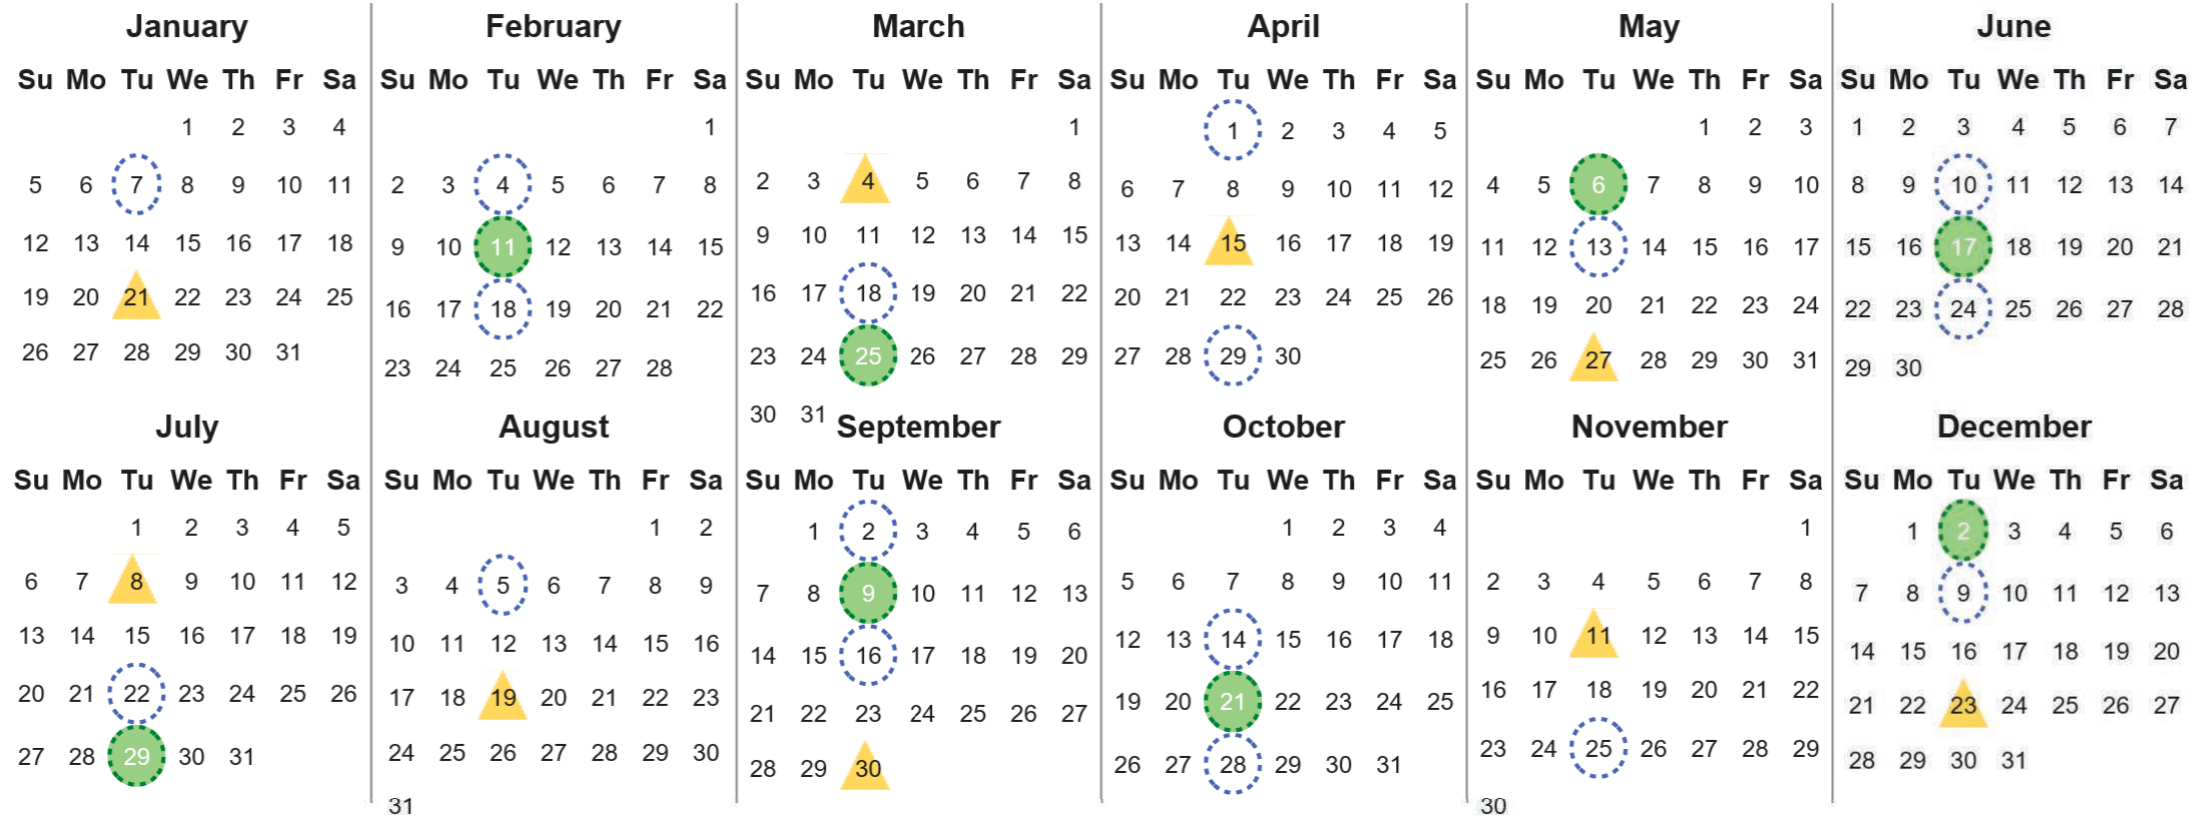

Your waste and recycling collection dates for **2025**.

**Non-recyclable Bin**  
Only for items that cannot be recycled

**Recycling Bin**  
Paper, card & cardboard • Plastic bottles, pots, tubs & trays • Tins, cans & empty aerosols • Cartons

Please place your bins out for collection **by 7.00am** on your collection day.

**Festive Collections**  
Check local press or website for details