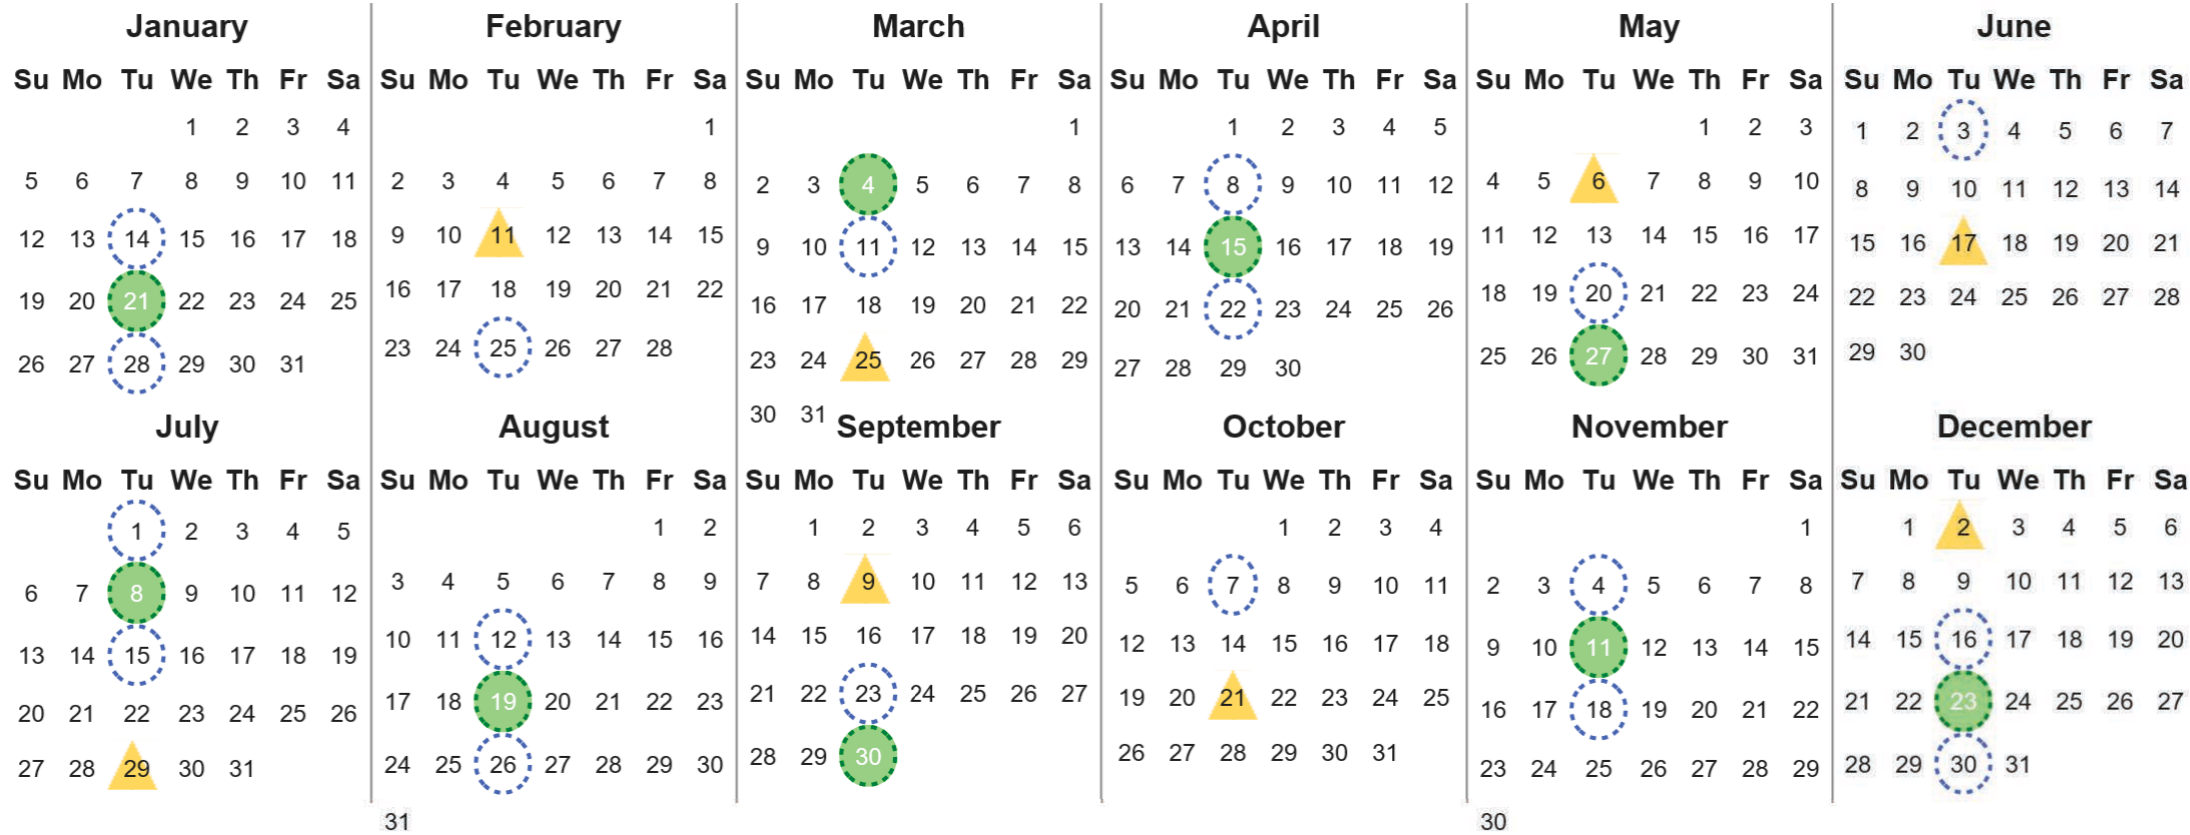

Your waste and recycling collection dates for **2025**.

Non-recyclable Bin
Only for items that cannot be recycled

Recycling Bin
Paper, card & cardboard • Plastic bottles, pots, tubs & trays • Tins, cans & empty aerosols • Cartons

Please place your bins out for collection **by 7.00am on your collection day.**

Festive Collections
Check local press or website for details