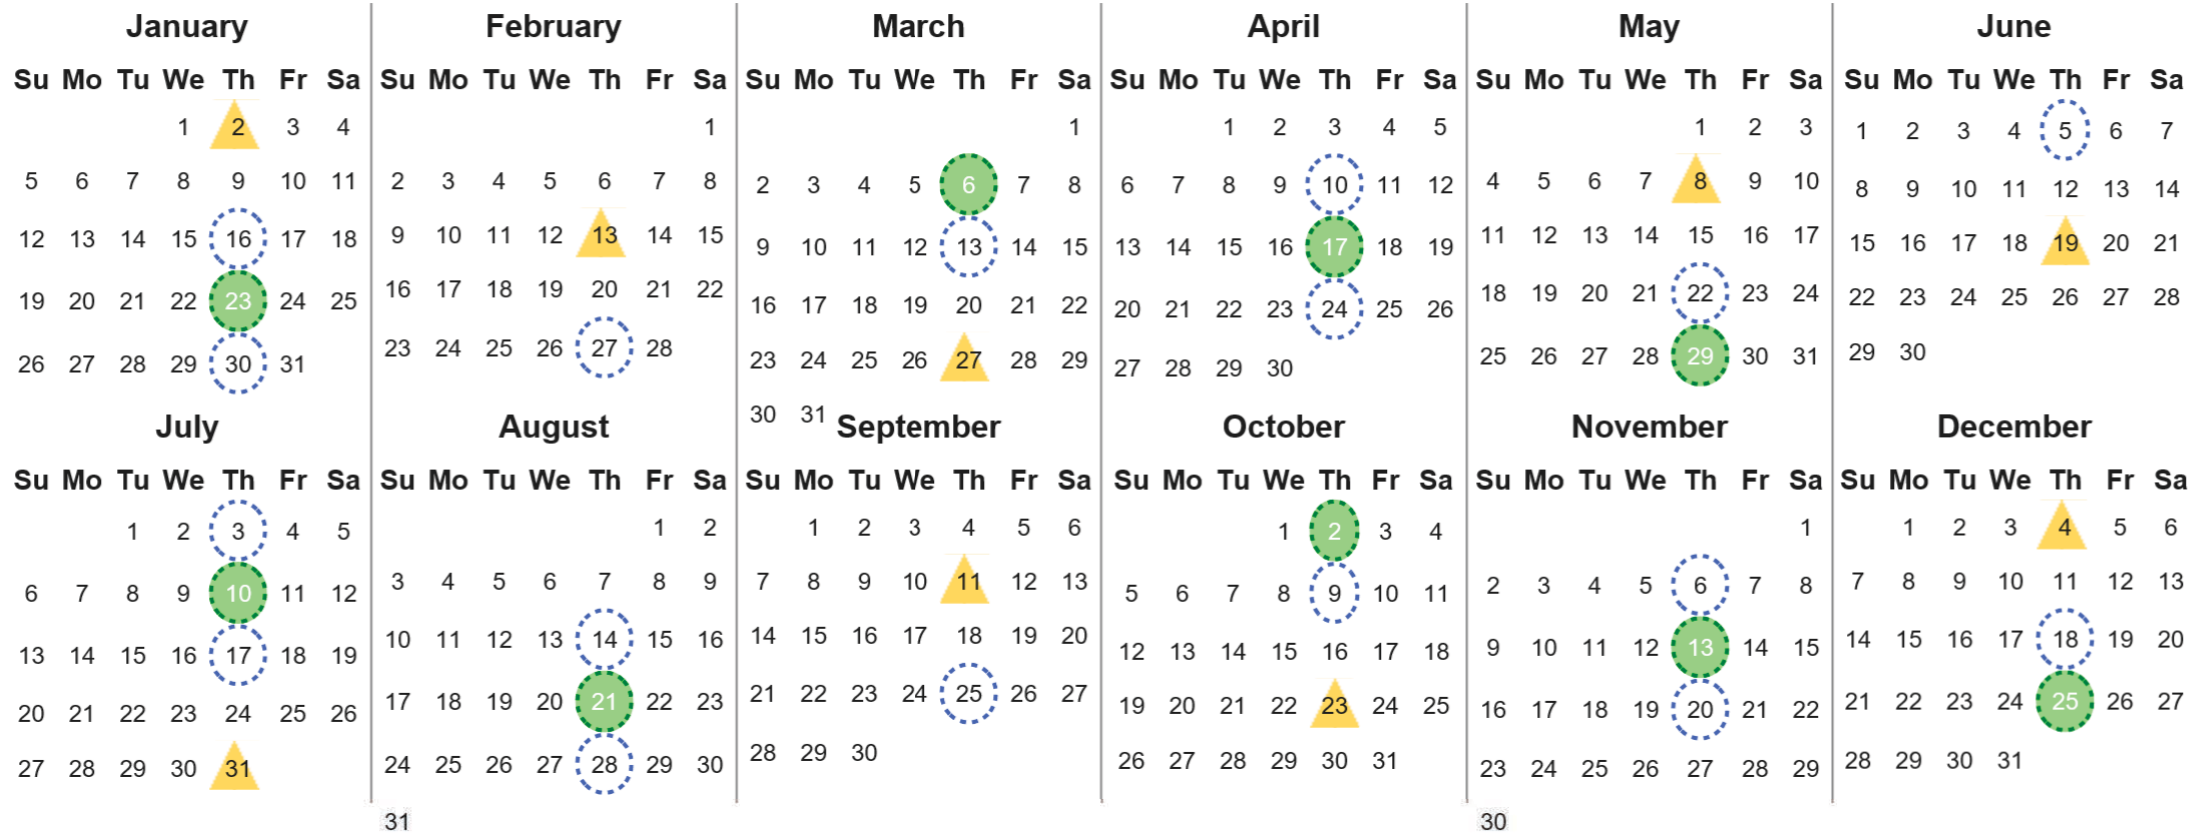

Your waste and recycling collection dates for **2025**.

 Non-recyclable Bin Only for items that cannot be recycled	 Recycling Bin Paper, card & cardboard • Plastic bottles, pots, tubs & trays • Tins, cans & empty aerosols • Cartons
---	---

Please place your bins out for collection by 7.00am on your collection day.

  	 	 
---	---	---

Festive Collections
 Check local press or website for details