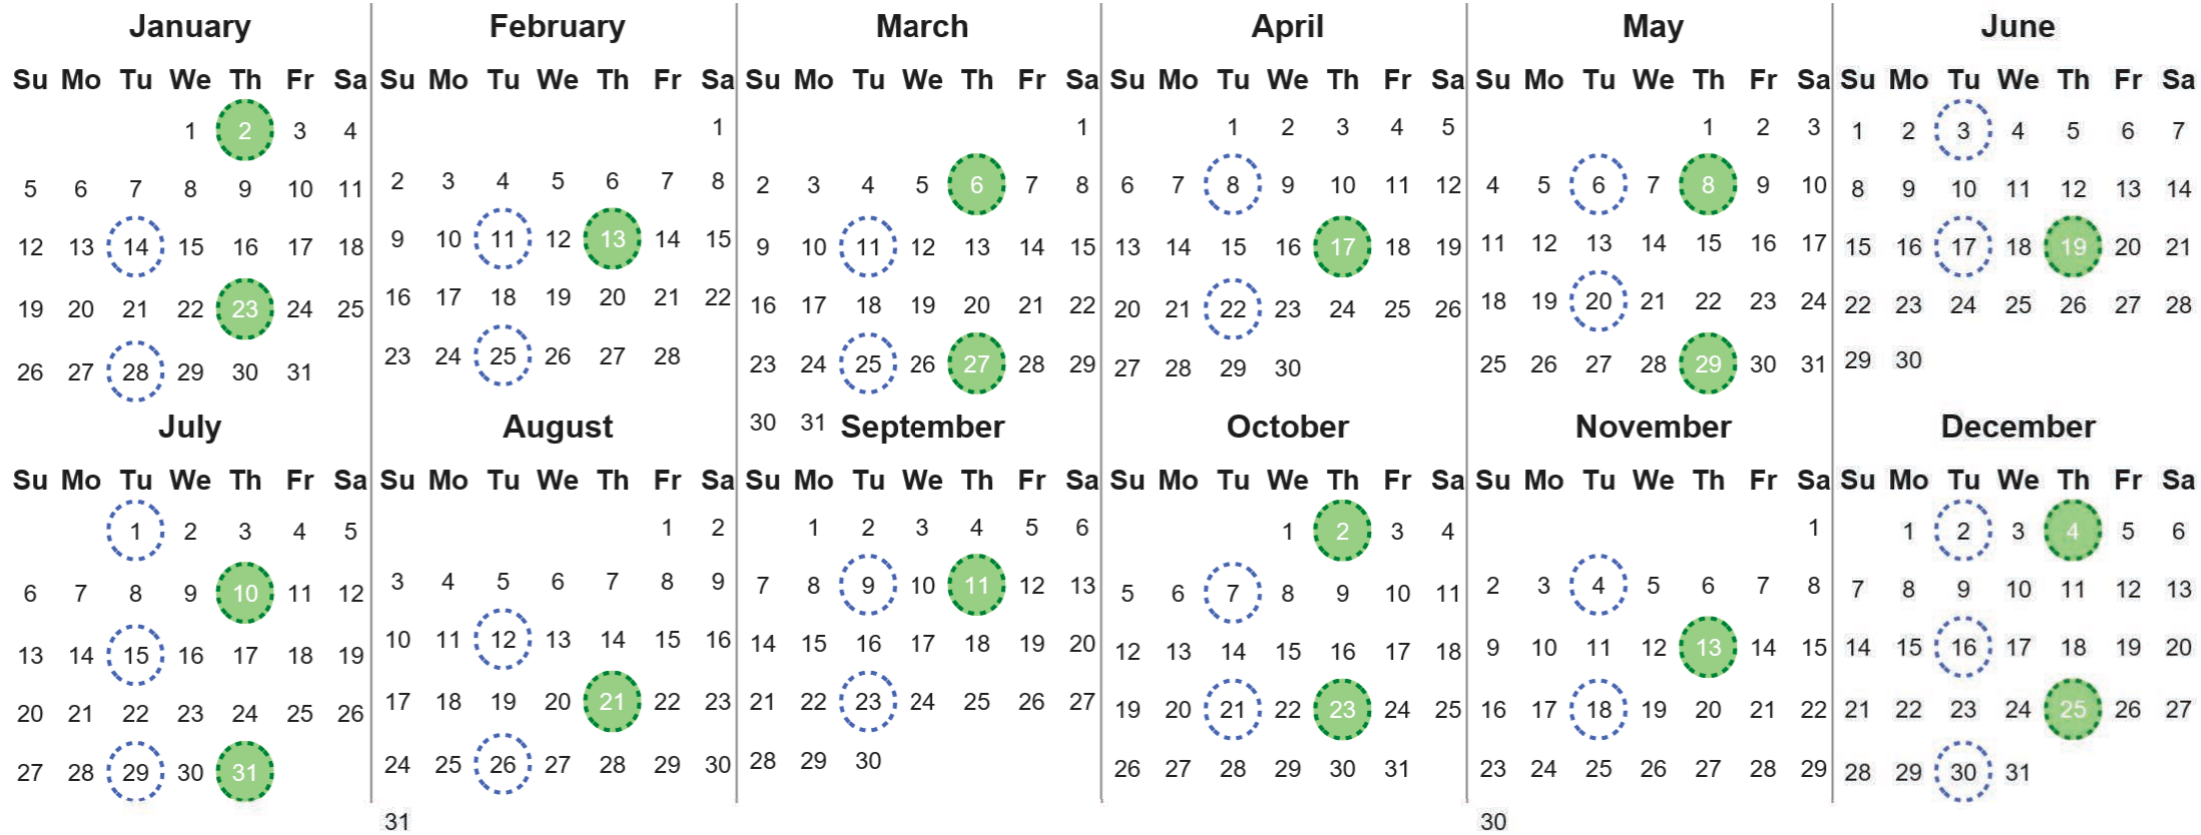

Your waste and recycling collection dates for **2025**.

Non-recyclable Bin
Only for items that cannot be recycled

Recycling Bin
Paper, card & cardboard • Plastic bottles, pots, tubs & trays • Tins, cans & empty aerosols • Cartons

Please place your bins out for collection **by 7.00am** on your collection day.

Festive Collections
Check local press or website for details