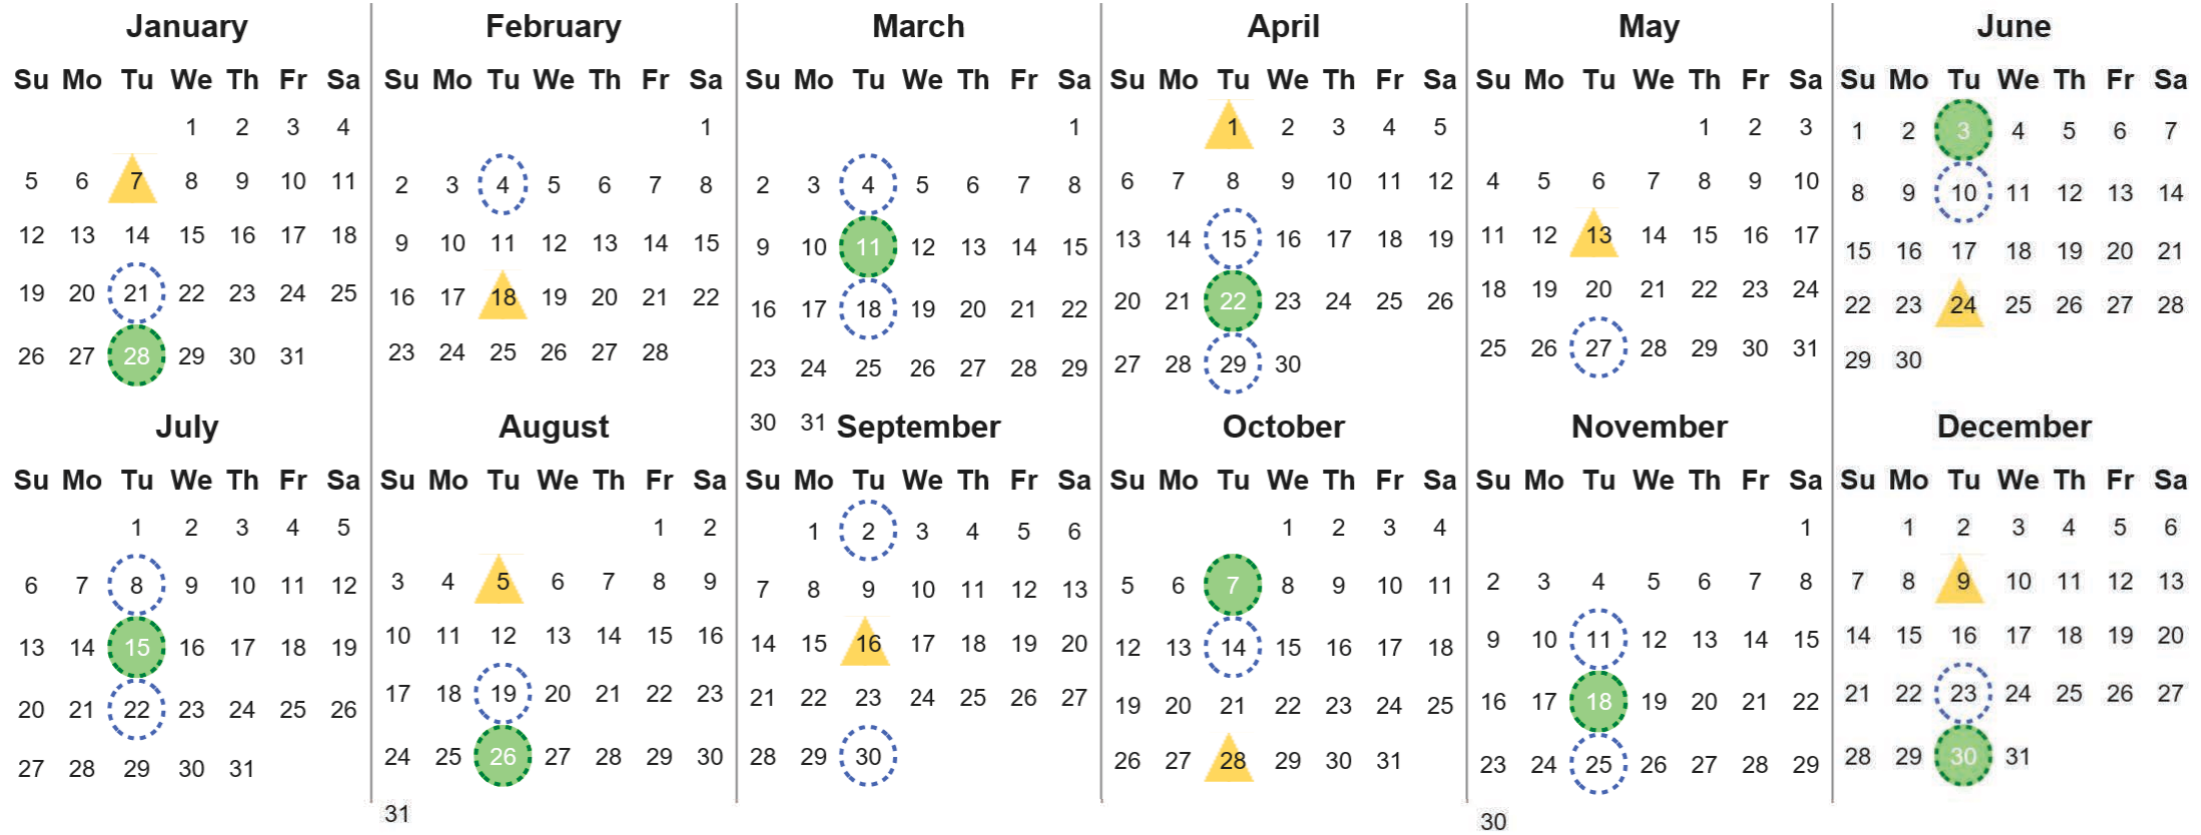

Your waste and recycling collection dates for **2025**.

Non-recyclable Bin
Only for items that cannot be recycled

Recycling Bin
Paper, card & cardboard • Plastic bottles, pots, tubs & trays • Tins, cans & empty aerosols • Cartons

Please place your bins out for collection **by 7.00am on your collection day.**

Festive Collections
Check local press or website for details