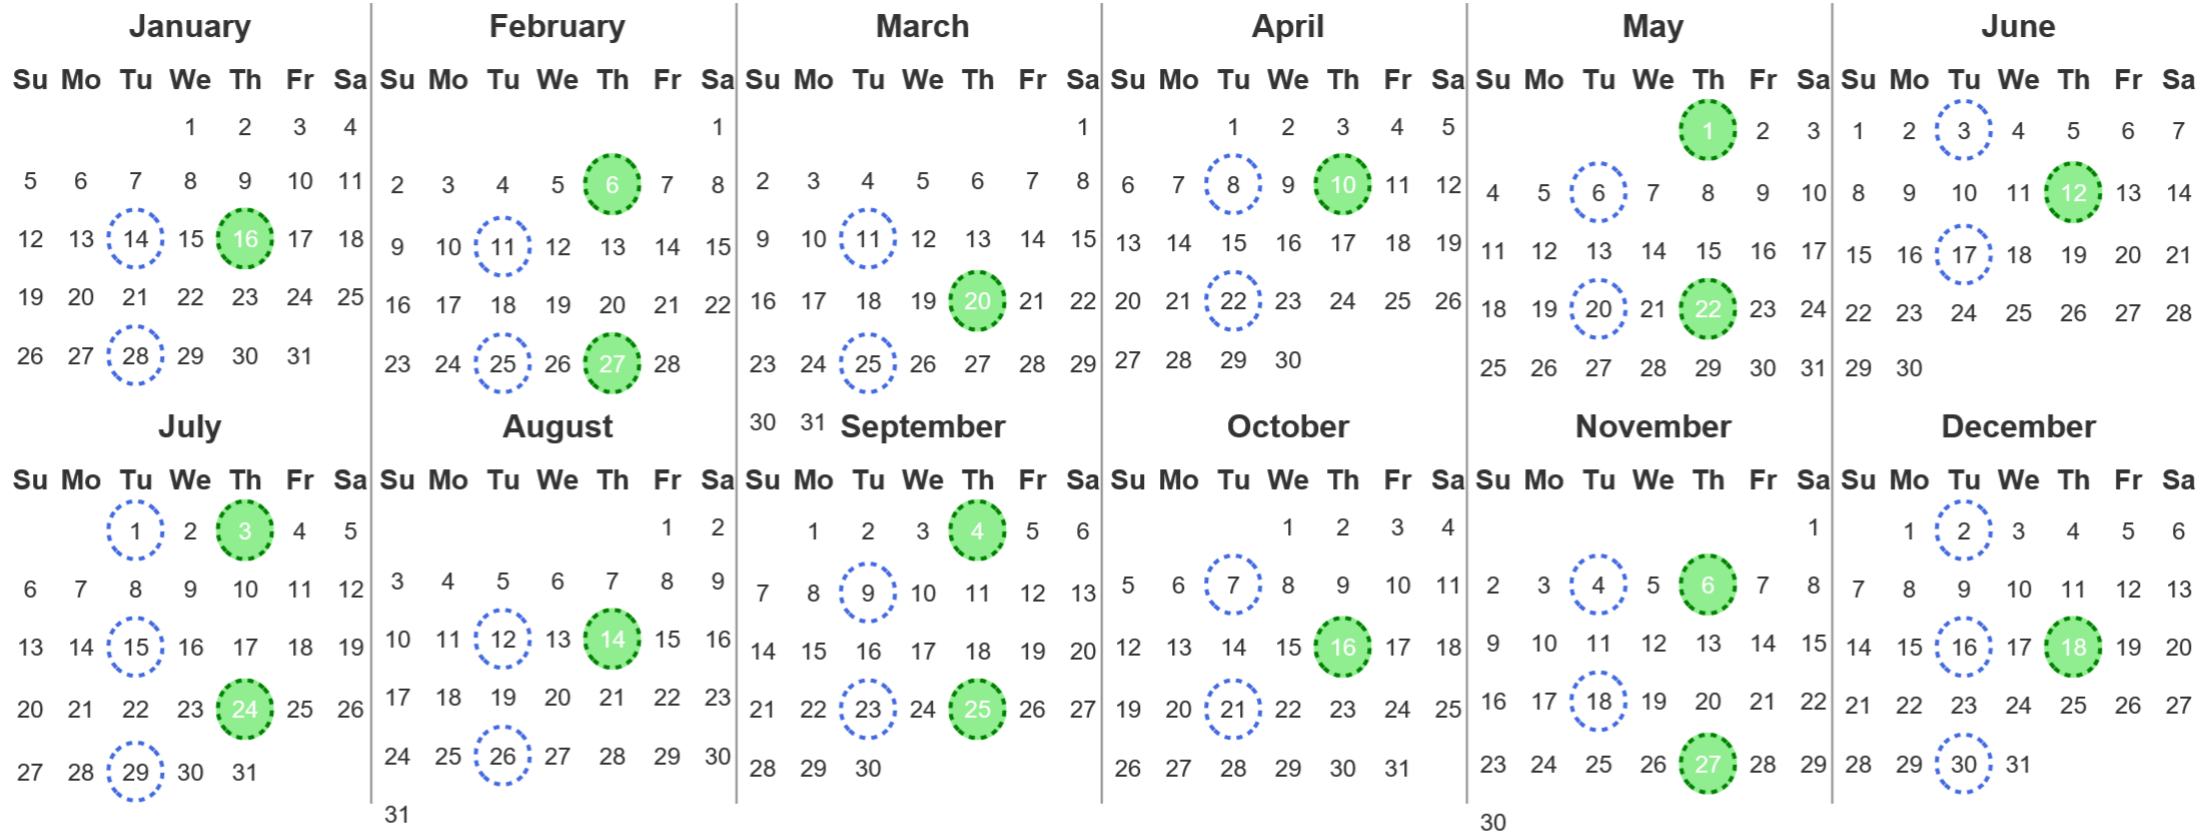

Your waste and recycling collection dates for **2025**.

	Non-recyclable Bin Only for items that cannot be recycled		Recycling Bin Paper, card & cardboard • Plastic bottles, pots, tubs & trays • Tins, cans & empty aerosols • Cartons
---	---	---	---

Please place your bins out for collection **by 7.00am** on your collection day.

				Festive Collections Check local press or website for details
---	---	---	---	--