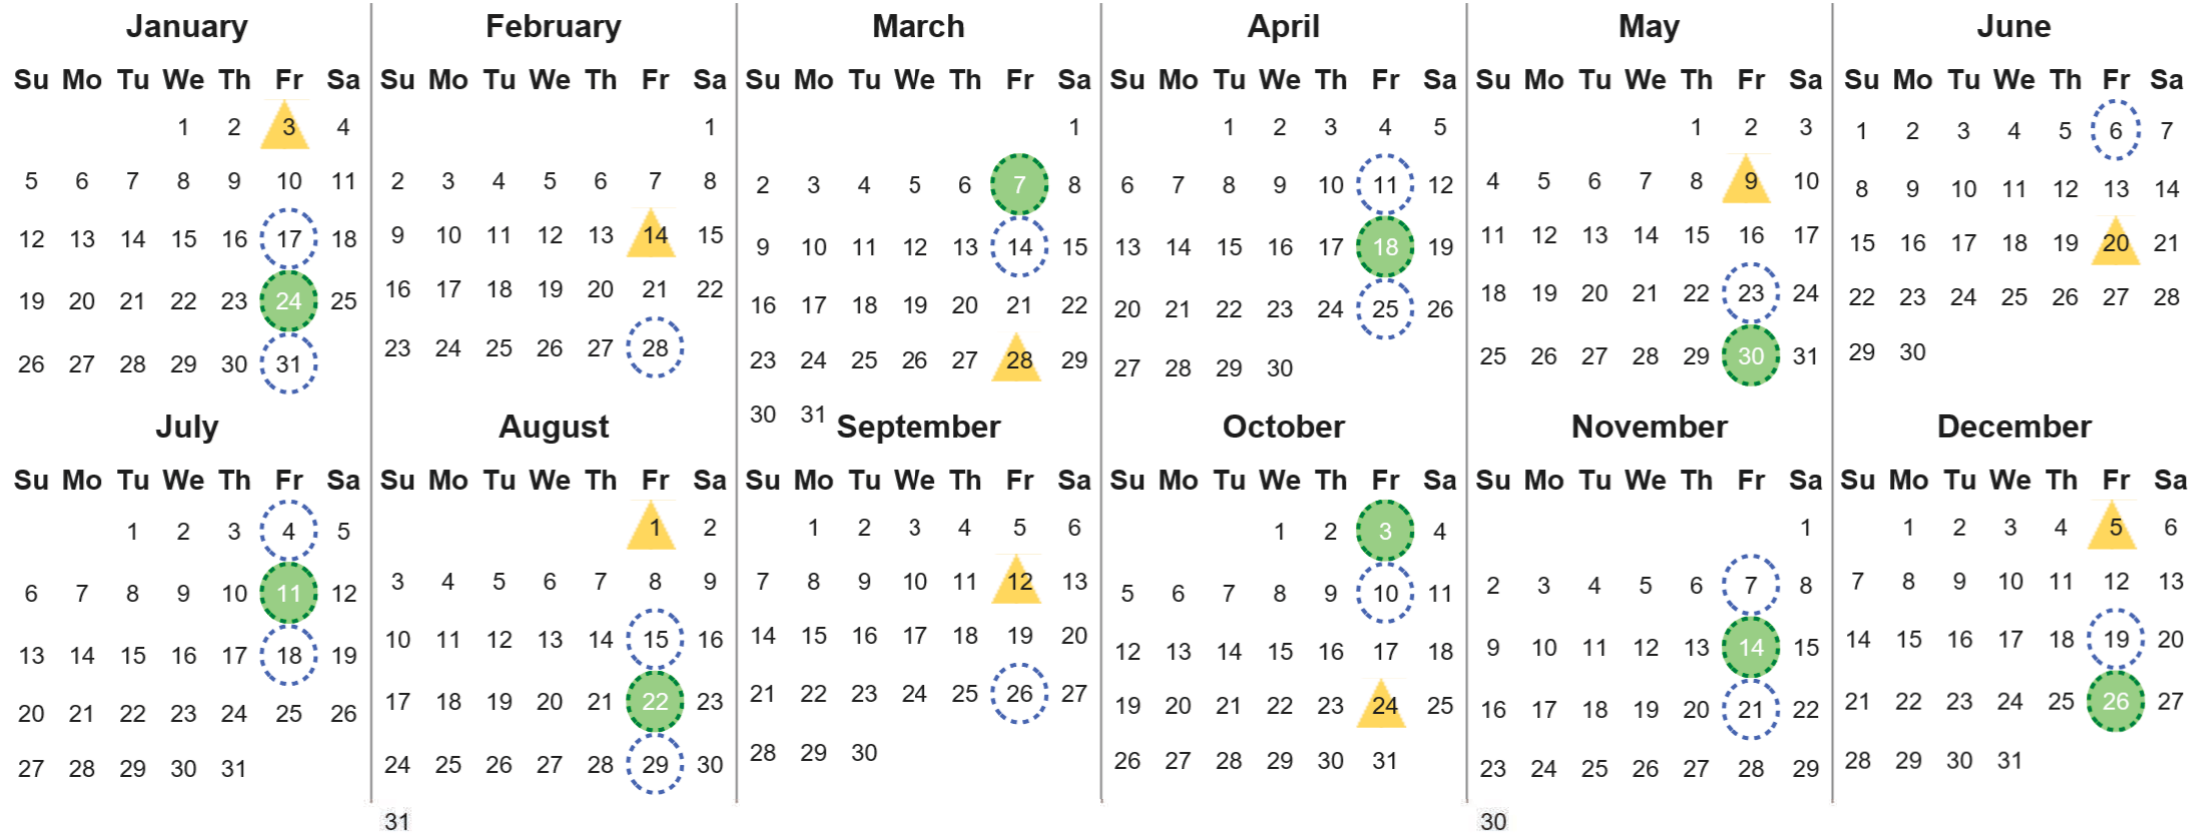

Your waste and recycling collection dates for **2025**.

	<b>Non-recyclable Bin</b> Only for items that cannot be recycled		<b>Recycling Bin</b> Paper, card & cardboard • Plastic bottles, pots, tubs & trays • Tins, cans & empty aerosols • Cartons
---	---	---	---

Please place your bins out for collection **by 7.00am** on your collection day.

						
---	---	---	---	---	---	---

 **Festive Collections**  
Check local press or website for details