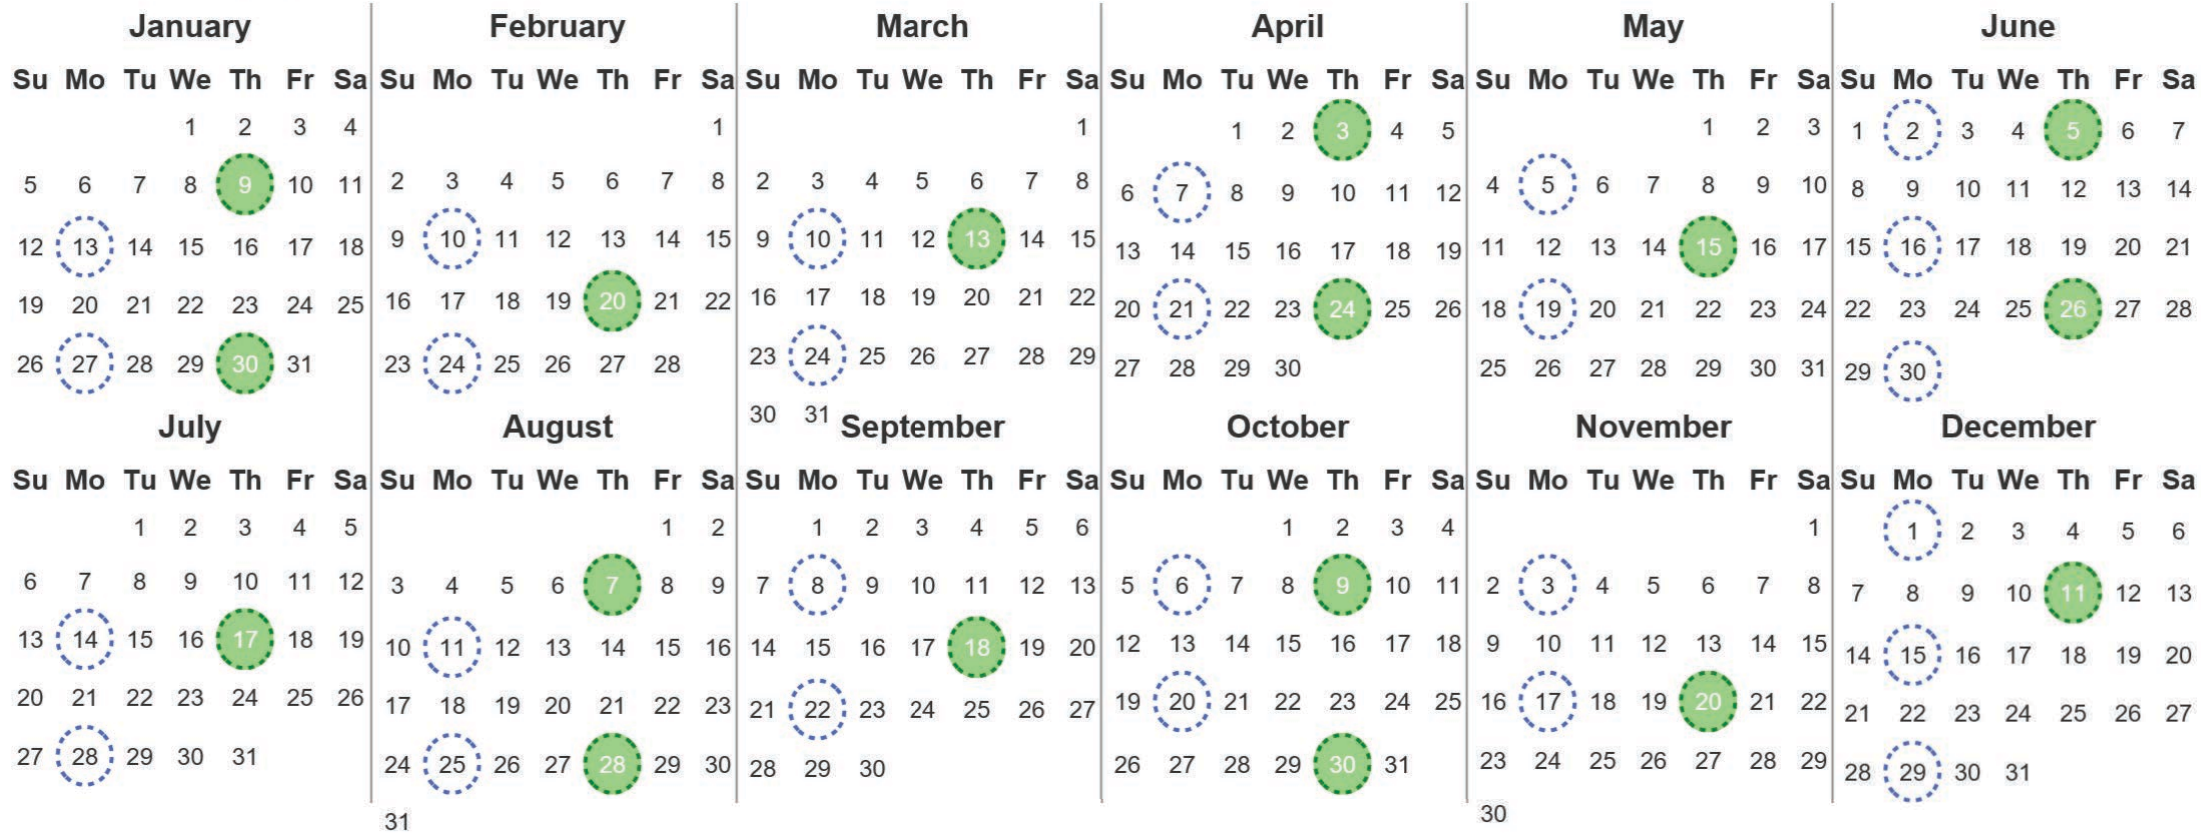

Your waste and recycling collection dates for **2025**.

	Non-recyclable Bin Only for items that cannot be recycled		Recycling Bin Paper, card & cardboard • Plastic bottles, pots, tubs & trays • Tins, cans & empty aerosols • Cartons
---	---	---	---

Please place your bins out for collection **by 7.00am** on your collection day.

					Festive Collections Check local press or website for details
---	---	---	---	---	--