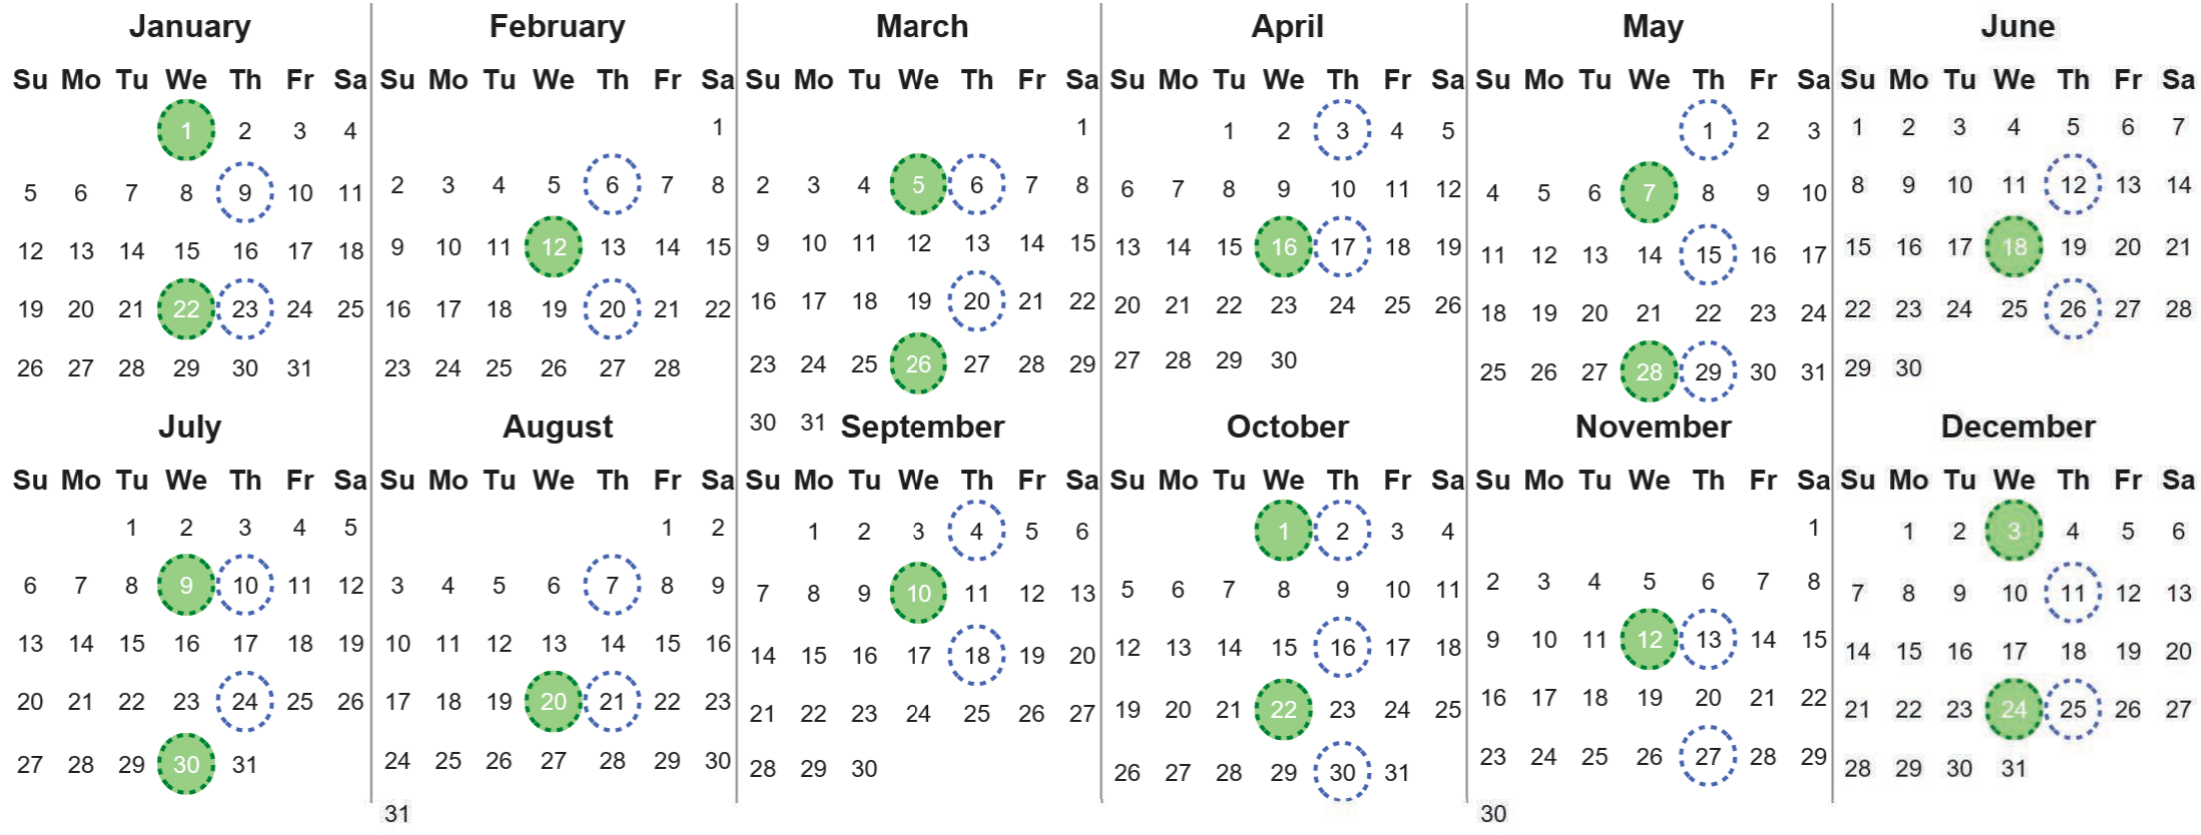

Your waste and recycling collection dates for **2025**.

Non-recyclable Bin
Only for items that cannot be recycled

Recycling Bin
Paper, card & cardboard • Plastic bottles, pots, tubs & trays • Tins, cans & empty aerosols • Cartons

Please place your bins out for collection **by 7.00am on your collection day.**

Festive Collections
Check local press or website for details

Calendar Reference: LORN07