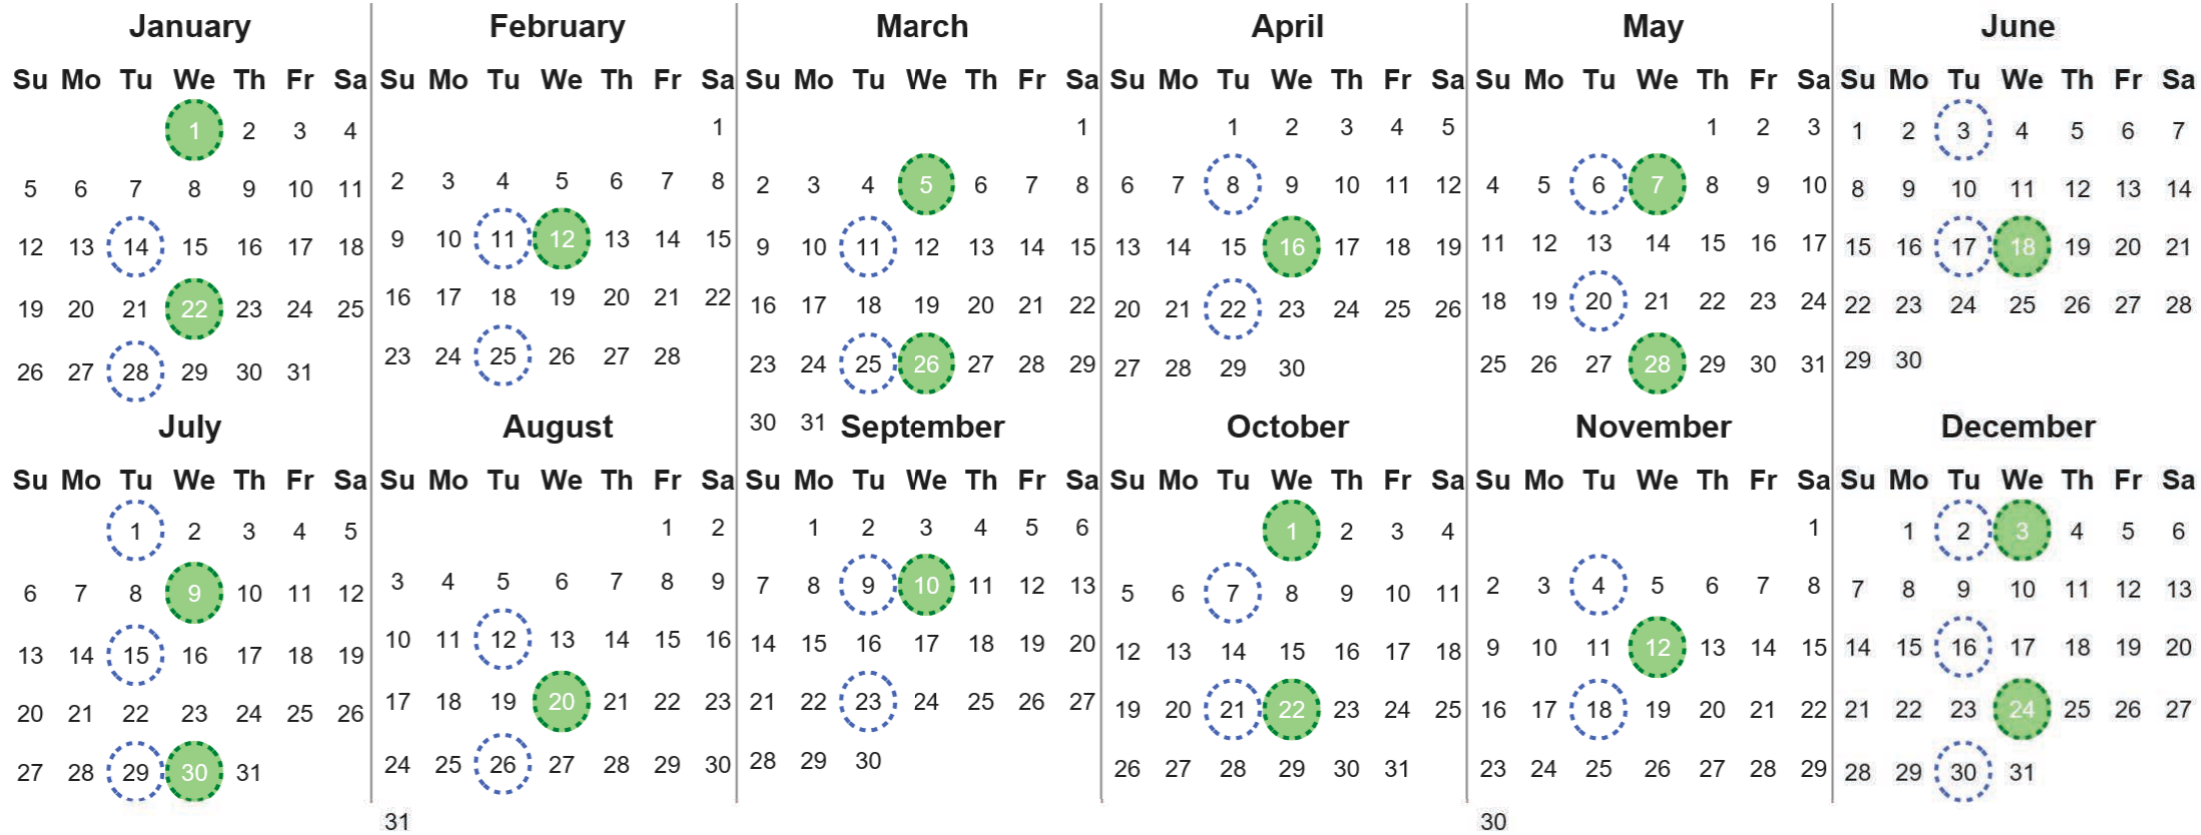

Your waste and recycling collection dates for **2025**.

Non-recyclable Bin
Only for items that cannot be recycled

Recycling Bin
Paper, card & cardboard • Plastic bottles, pots, tubs & trays • Tins, cans & empty aerosols • Cartons

Please place your bins out for collection **by 7.00am** on your collection day.

Festive Collections
Check local press or website for details