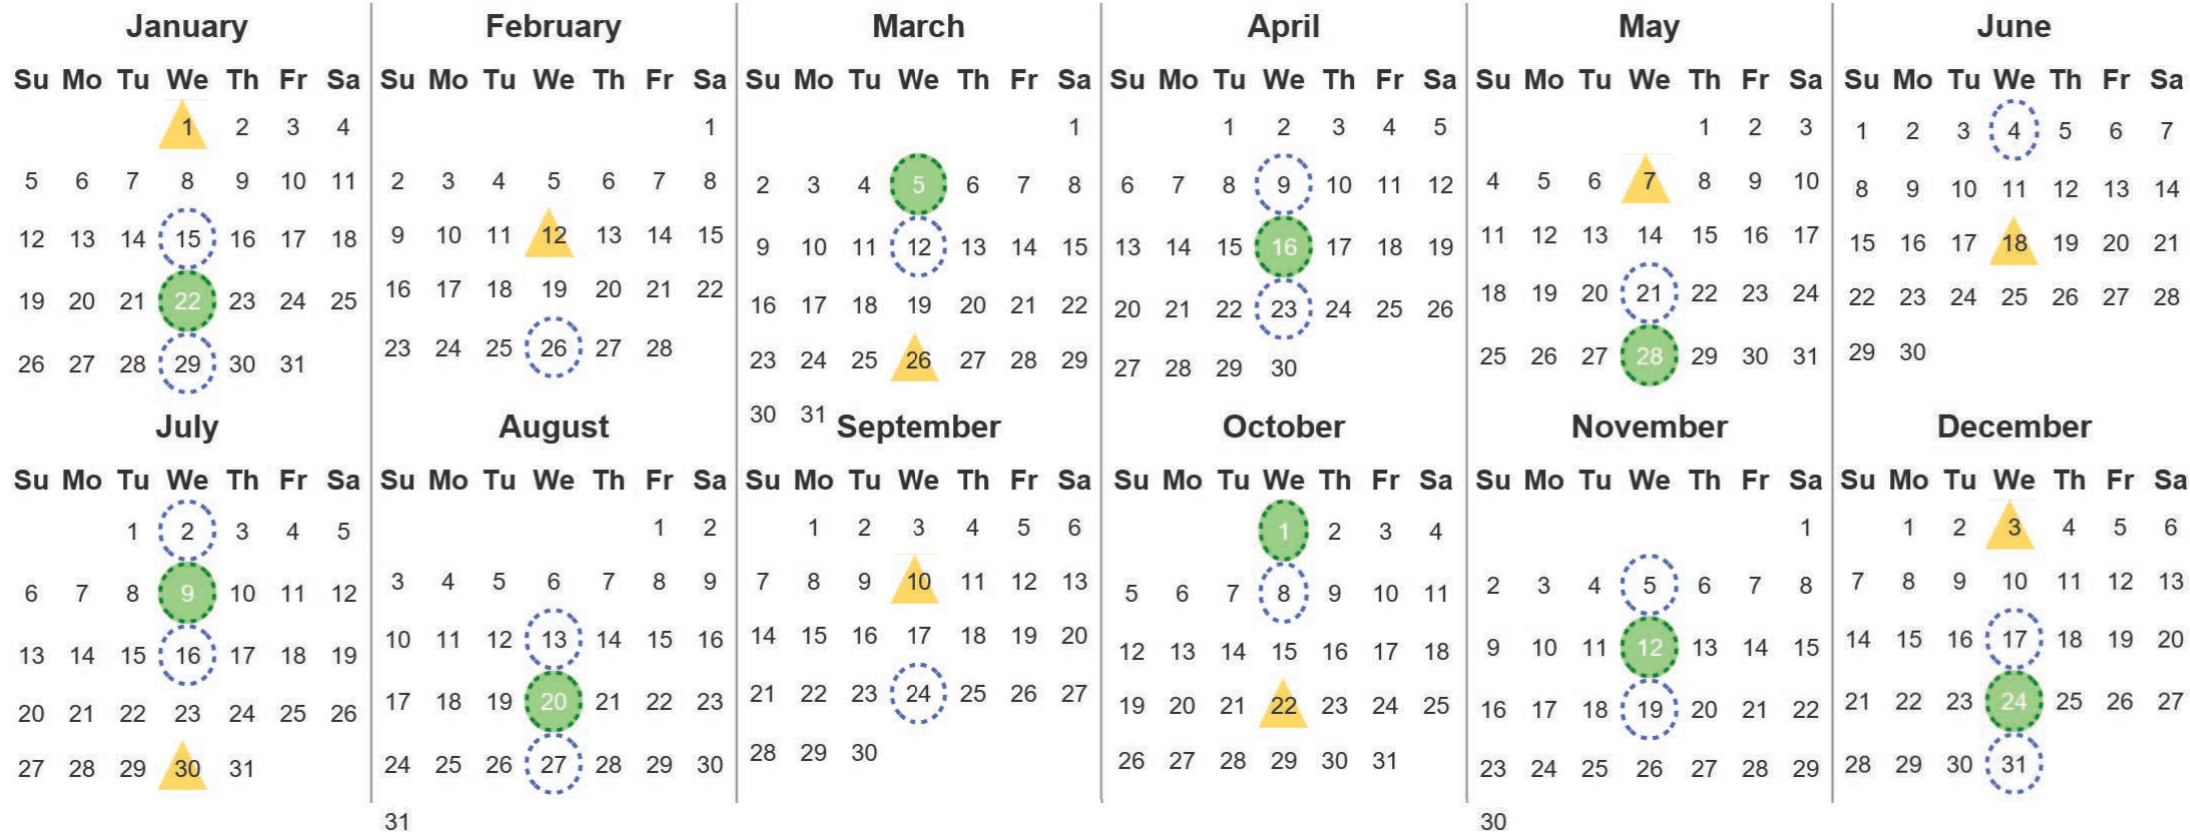

Your waste and recycling collection dates for **2025**.

Non-recyclable Bin
Only for items that cannot be recycled

Recycling Bin
Paper, card & cardboard • Plastic bottles, pots, tubs & trays • Tins, cans & empty aerosols • Cartons

Please place your bins out for collection **by 7.00am** on your collection day.

Festive Collections
Check local press or website for details