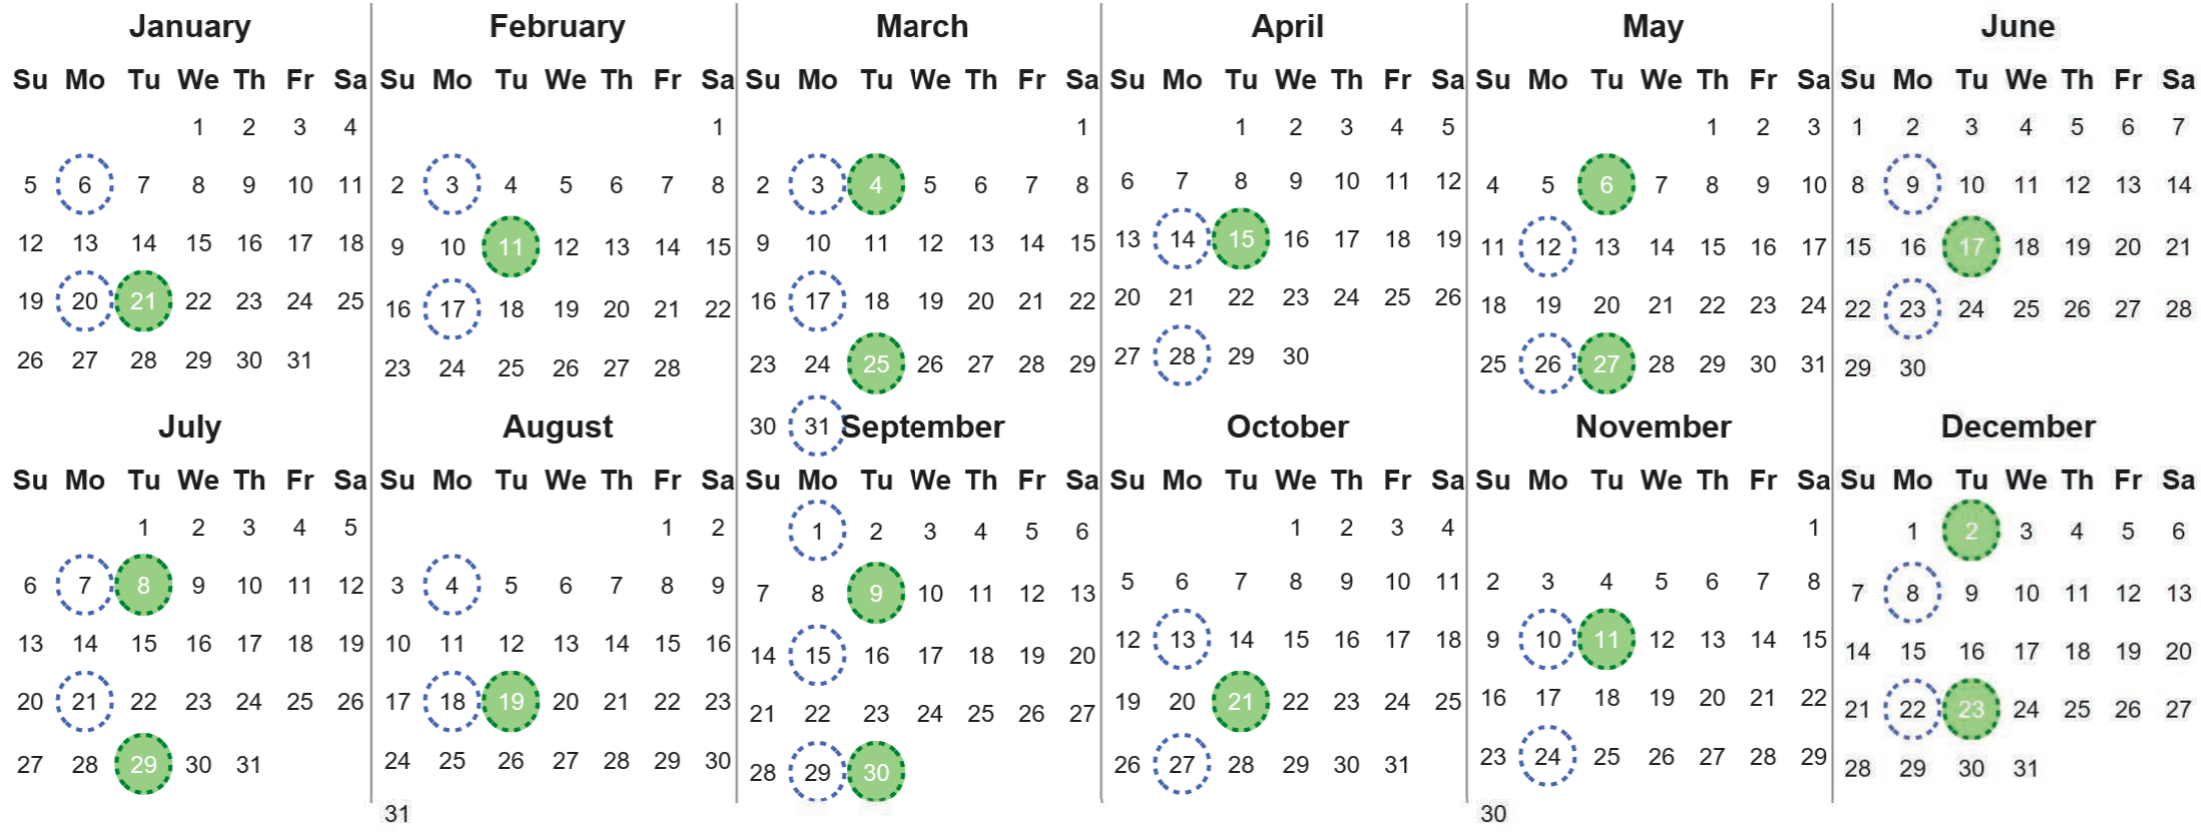

Your waste and recycling collection dates for **2025**.

 Non-recyclable Bin Only for items that cannot be recycled	 Recycling Bin Paper, card & cardboard • Plastic bottles, pots, tubs & trays • Tins, cans & empty aerosols • Cartons
---	---

Please place your bins out for collection **by 7.00am on your collection day.**

 	 	 Festive Collections Check local press or website for details
---	---	--

Calendar Reference: LORN04